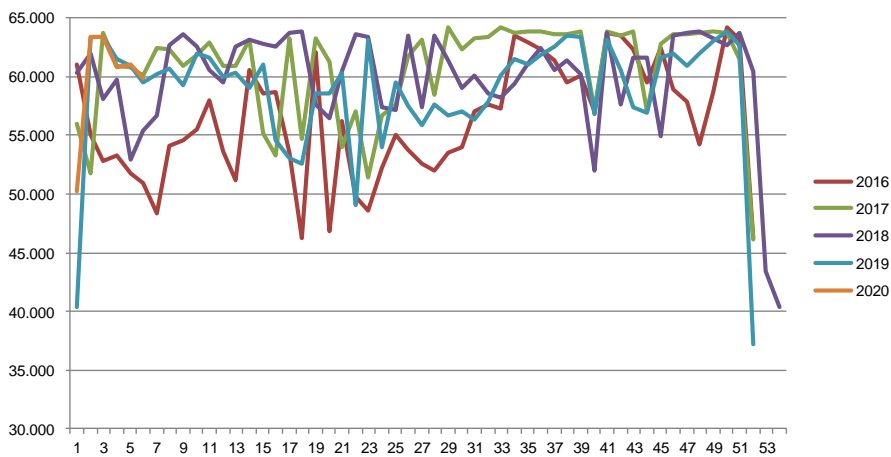

Weekly slaughtering's Danish Crown Essen

Week	2020	2019
1	50209	40.367
2	63378	63.329
3	63402	63.408
4	60747	61.468
5	61019	60.896
6	59845	59.523
7		60.227
8		60.695
9		59.326
10		62.005
11		61.619
12		60.030
13		60.311
14		59.040
15		61.006
16		54.587
17		53.110
18		52.555
19		58.603
20		58.518
21		60.282
22		49.073
23		63.195
24		53.936
25		59.462
26		57.454

Week	2020	2019
27		55.853
28		57.615
29		56.638
30		57.069
31		56.393
32		57.813
33		60.073
34		61.488
35		61.071
36		61.898
37		62.502
38		63.527
39		63.325
40		56.780
41		63.150
42		60.543
43		57.436
44		56.962
45		61.664
46		61.984
47		60.934
48		61.976
49		63.046
50		63.812
51		62.634
52		37.264
Average (week)	59.767	58.798
Total (year)	358.600	3.057.475
Change (week)	1,65%	-2,32%

Best regards
Danish Crown