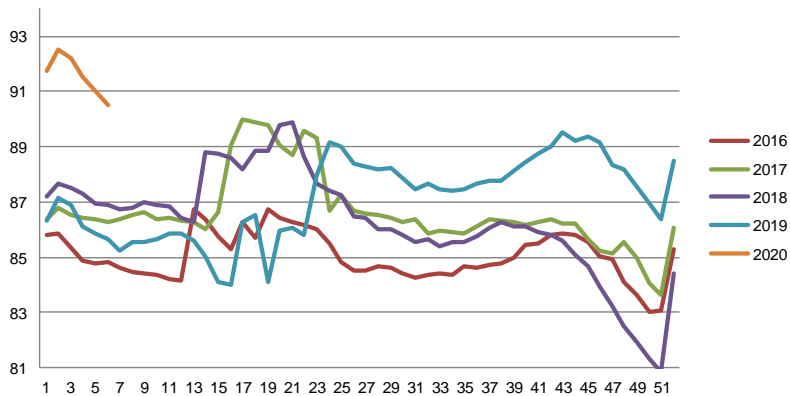

| Week | 2020 | 2019 |
|----------------|--------------|-------|
| 27 | | 11,80 |
| 28 | | 11,80 |
| 29 | | 11,40 |
| 30 | | 11,20 |
| 31 | | 11,20 |
| 32 | | 11,20 |
| 33 | | 11,40 |
| 34 | | 11,70 |
| 35 | | 12,00 |
| 36 | | 12,00 |
| 37 | | 12,00 |
| 38 | | 12,00 |
| 39 | | 12,00 |
| 40 | | 12,20 |
| 41 | | 12,40 |
| 42 | | 12,60 |
| 43 | | 12,80 |
| 44 | | 13,00 |
| 45 | | 13,20 |
| 46 | | 13,60 |
| 47 | | 13,60 |
| 48 | | 13,60 |
| 49 | | 13,60 |
| 50 | | 13,30 |
| 51 | | 13,30 |
| 52 | | 13,30 |
| Average (week) | 13,76 | 11,08 |

Best regards
Danish Crown

Average weight, Danish Crown (dressed) kg

| Week | 2020 | 2019 |
|------|--------------|-------|
| 1 | 91,72 | 86,31 |
| 2 | 92,53 | 87,17 |
| 3 | 92,18 | 86,90 |
| 4 | 91,54 | 86,14 |
| 5 | 91,01 | 85,87 |
| 6 | 90,49 | 85,64 |
| 7 | | 85,26 |
| 8 | | 85,53 |
| 9 | | 85,54 |
| 10 | | 85,63 |
| 11 | | 85,84 |
| 12 | | 85,86 |
| 13 | | 85,62 |
| 14 | | 85,01 |
| 15 | | 84,11 |
| 16 | | 84,01 |
| 17 | | 86,28 |
| 18 | | 86,54 |
| 19 | | 84,11 |
| 20 | | 85,97 |
| 21 | | 86,07 |
| 22 | | 85,80 |
| 23 | | 87,99 |
| 24 | | 89,18 |
| 25 | | 88,98 |
| 26 | | 88,40 |

| Week | 2020 | 2019 |
|-----------------------|--------------|--------------|
| 27 | | 88,29 |
| 28 | | 88,18 |
| 29 | | 88,22 |
| 30 | | 87,85 |
| 31 | | 87,45 |
| 32 | | 87,68 |
| 33 | | 87,46 |
| 34 | | 87,42 |
| 35 | | 87,45 |
| 36 | | 87,65 |
| 37 | | 87,75 |
| 38 | | 87,79 |
| 39 | | 88,15 |
| 40 | | 88,42 |
| 41 | | 88,73 |
| 42 | | 89,01 |
| 43 | | 89,53 |
| 44 | | 89,20 |
| 45 | | 89,38 |
| 46 | | 89,18 |
| 47 | | 88,34 |
| 48 | | 88,20 |
| 49 | | 87,54 |
| 50 | | 86,95 |
| 51 | | 86,38 |
| 52 | | 88,49 |
| Average (week) | 91,58 | 87,12 |