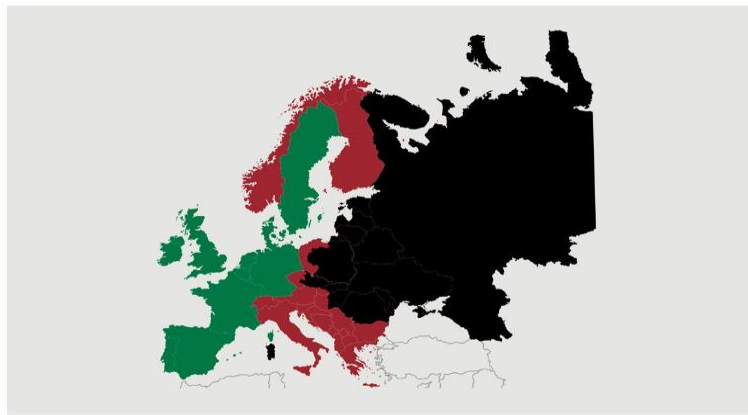

| Week | 2020 | 2019 |
|-----------------------|----------------|-----------|
| 27 | | 55.853 |
| 28 | | 57.615 |
| 29 | | 56.638 |
| 30 | | 57.069 |
| 31 | | 56.393 |
| 32 | | 57.813 |
| 33 | | 60.073 |
| 34 | | 61.488 |
| 35 | | 61.071 |
| 36 | | 61.898 |
| 37 | | 62.502 |
| 38 | | 63.527 |
| 39 | | 63.325 |
| 40 | | 56.780 |
| 41 | | 63.150 |
| 42 | | 60.543 |
| 43 | | 57.436 |
| 44 | | 56.962 |
| 45 | | 61.664 |
| 46 | | 61.984 |
| 47 | | 60.934 |
| 48 | | 61.976 |
| 49 | | 63.046 |
| 50 | | 63.812 |
| 51 | | 62.634 |
| 52 | | 37.264 |
| Average (week) | 59.767 | 58.798 |
| Total (year) | 358.600 | 3.057.475 |
| Change (week) | 1,65% | -2,32% |

Best regards
Danish Crown

African swine fever

The EU Commission's reporting system for African swine fever for EU countries and Ukraine has been updated until 2nd of February.

| Country | Period January 27 st - February 2 nd | | Year to date January 1 st - February 2 nd | | 2019 | | 2018 | |
|----------------|---|------------|--|--------------|--------------|--------------|--------------|--------------|
| | Pigs | Wild boars | Pigs | Wild boars | Pigs | Wild boars | Pigs | Wild boars |
| Estonia | | 2 | | 7 | | 80 | | 230 |
| Latvia | | 5 | | 45 | 1 | 369 | 10 | 685 |
| Lithuania | | 4 | | 38 | 19 | 464 | 51 | 1.443 |
| Poland | | 106 | | 428 | 48 | 2.468 | 109 | 2.438 |
| Italy | | 2 | | 19 | 1 | 60 | 10 | 64 |
| Ukraine | | | 1 | 2 | 42 | 11 | 105 | 41 |
| Czech Republic | | | | | | | | 28 |
| Romania | 13 | 43 | 91 | 161 | 1.724 | 683 | 1.163 | 170 |
| Hungary | | | | 365 | | 1.598 | | 138 |
| Bulgaria | | | 6 | 71 | 44 | 165 | 1 | 5 |
| Slovakia | | 3 | | 12 | 11 | 27 | | |
| Serbia | | 7 | | 16 | 18 | | | |
| Belgium | | | | 1 | | 482 | | 161 |
| Total | 13 | 172 | 98 | 1.165 | 1.908 | 6.407 | 1.449 | 5.403 |