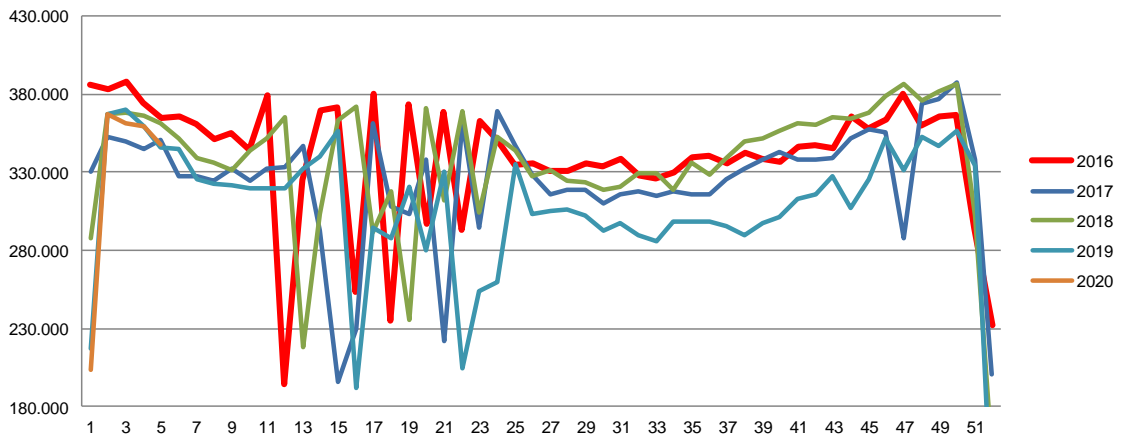

Total killings Denmark (98 % of all slaughtering's)

Week	2019	2019
1	203.768	217.081
2	367.603	367.355
3	361.313	369.764
4	359.257	359.584
5	347.734	346.402
6		344.954
7		325.222
8		322.618
9		321.585
10		319.738
11		319.738
12		320.260
13		332.764
14		340.529
15		356.482
16		192.065
17		295.046
18		287.427
19		320.386
20		280.362
21		330.707
22		204.819
23		253.658
24		260.157
25		335.424
26		303.516

Week	2019	2019
27		305.588
28		306.207
29		302.079
30		293.137
31		297.507
32		289.400
33		286.044
34		298.781
35		298.500
36		298.972
37		295.801
38		289.367
39		297.225
40		301.453
41		313.505
42		315.497
43		327.400
44		307.094
45		325.911
46		351.608
47		331.687
48		352.773
49		346.580
50		356.984
51		334.560
52		110.631
Average (week)	327.935	306.960
Total (year)	1.639.675	15.961.934

Best regards
Danish Crown