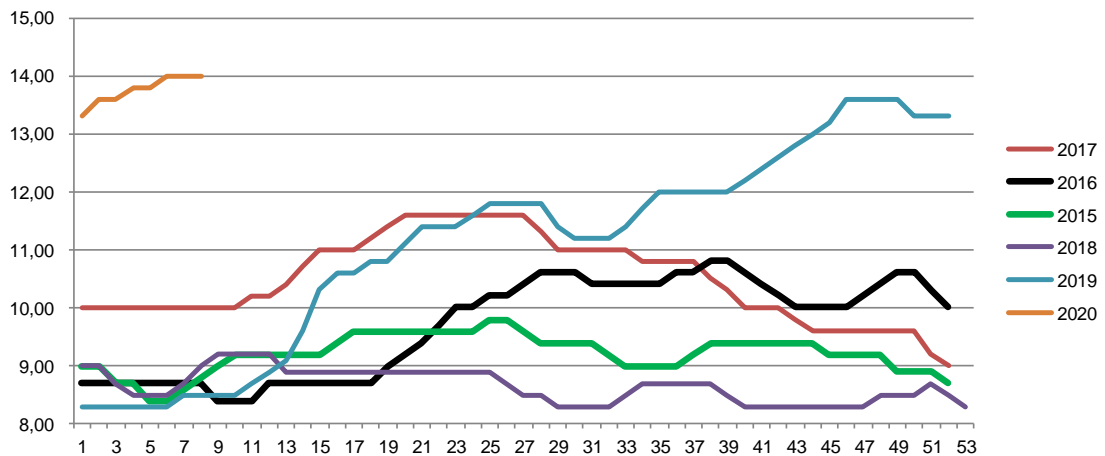

Weekly pig price – Danish Crown

Week	2020	2019
1	13,30	8,30
2	13,60	8,30
3	13,60	8,30
4	13,80	8,30
5	13,80	8,30
6	14,00	8,30
7	14,00	8,50
8	14,00	8,50
9		8,50
10		8,50
11		8,70
12		8,90
13		9,10
14		9,60
15		10,30
16		10,60
17		10,60
18		10,80
19		10,80
20		11,10
21		11,40
22		11,40
23		11,40
24		11,60
25		11,80
26		11,80

Week	2020	2019
27		11,80
28		11,80
29		11,40
30		11,20
31		11,20
32		11,20
33		11,40
34		11,70
35		12,00
36		12,00
37		12,00
38		12,00
39		12,00
40		12,20
41		12,40
42		12,60
43		12,80
44		13,00
45		13,20
46		13,60
47		13,60
48		13,60
49		13,60
50		13,30
51		13,30
52		13,30
Average (week)	13,76	11,08

Best regards
Danish Crown