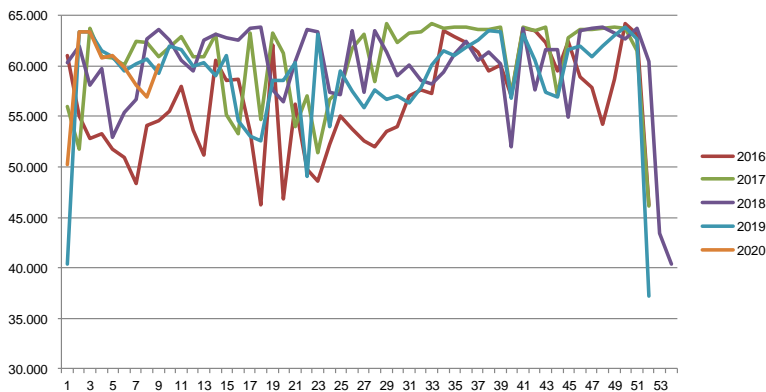

Weekly slaughtering's Danish Crown Essen

Week	2020	2019
1	50209	40.367
2	63378	63.329
3	63402	63.408
4	60747	61.468
5	61019	60.896
6	59845	59.523
7	58095	60.227
8	56897	60.695
9	60033	59.326
10		62.005
11		61.619
12		60.030
13		60.311
14		59.040
15		61.006
16		54.587
17		53.110
18		52.555
19		58.603
20		58.518
21		60.282
22		49.073
23		63.195
24		53.936
25		59.462
26		57.454

Week	2020	2019
27		55.853
28		57.615
29		56.638
30		57.069
31		56.393
32		57.813
33		60.073
34		61.488
35		61.071
36		61.898
37		62.502
38		63.527
39		63.325
40		56.780
41		63.150
42		60.543
43		57.436
44		56.962
45		61.664
46		61.984
47		60.934
48		61.976
49		63.046
50		63.812
51		62.634
52		37.264
Average (week)	59.292	58.798
Total (year)	533.625	3.057.475
Change (week)	0,84%	-2,32%

Best regards
Danish Crown