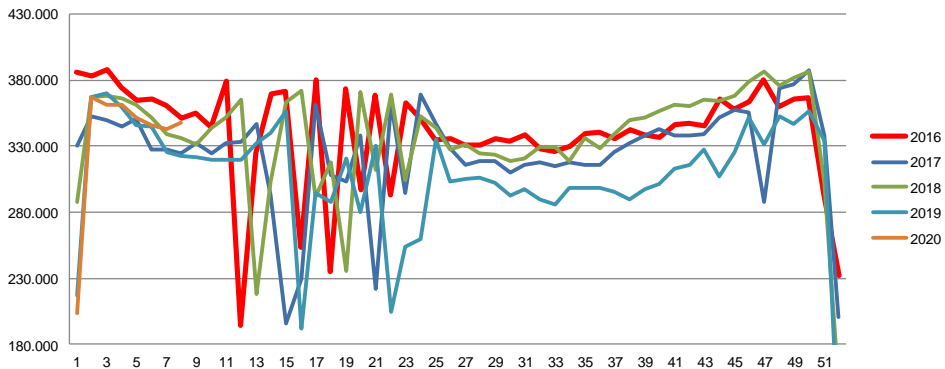

Total killings Denmark (98 % of all slaughtering's)

Week	2019	
1	203.768	217.081
2	367.603	367.355
3	361.313	369.764
4	361.348	359.584
5	351.634	346.402
6	345.865	344.954
7	343.499	325.222
8	347.455	322.618
9		321.585
10		319.738
11		319.738
12		320.260
13		332.764
14		340.529
15		356.482
16		192.065
17		295.046
18		287.427
19		320.386
20		280.362
21		330.707
22		204.819
23		253.658
24		260.157
25		335.424
26		303.516

Week	2019	
27		305.588
28		306.207
29		302.079
30		293.137
31		297.507
32		289.400
33		286.044
34		298.781
35		298.500
36		298.972
37		295.801
38		289.367
39		297.225
40		301.453
41		313.505
42		315.497
43		327.400
44		307.094
45		325.911
46		351.608
47		331.687
48		352.773
49		346.580
50		356.984
51		334.560
52		110.631
Average (week)	335.311	306.960
Total (year)	2.682.485	15.961.934

Best regards
Danish Crown