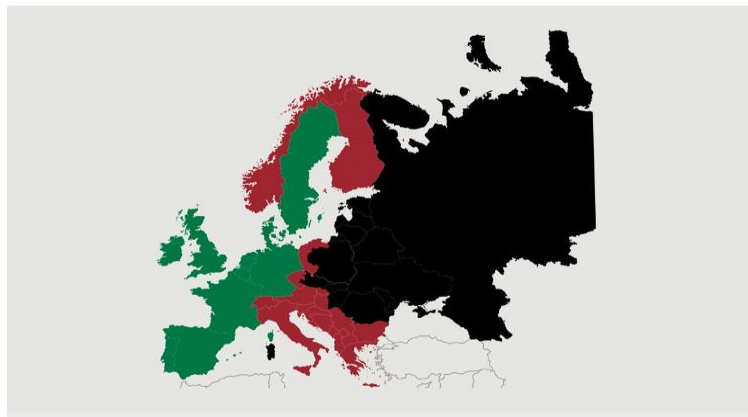

African swine fever

The EU Commission's reporting system for African swine fever for EU countries and Ukraine has been updated until 23th of February.

Country	Period February 17th - February 23th		Year to date January 1st - February 23th		2019		2018	
	Pigs	Wild boars	Pigs	Wild boars	Pigs	Wild boars	Pigs	Wild boars
Estonia				12		80		230
Latvia		2		62	1	369	10	685
Lithuania		1		49	19	464	51	1.443
Poland		197		781	48	2.468	109	2.438
Italy				32	1	60	10	64
Ukraine		1	2	3	42	11	105	41
Czech Republic								28
Romania	13	25	138	261	1.724	683	1.163	170
Hungary		82		596		1.598		138
Bulgaria		31	9	207	44	165	1	5
Slovakia		3		15	11	27		
Serbia		2		30	18			
Belgium				1		482		161
Greece			1					
Total	13	344	150	2.049	1.908	6.407	1.449	5.403

Black area: High risk and high readiness

Red area: High risk

Green area: Risk