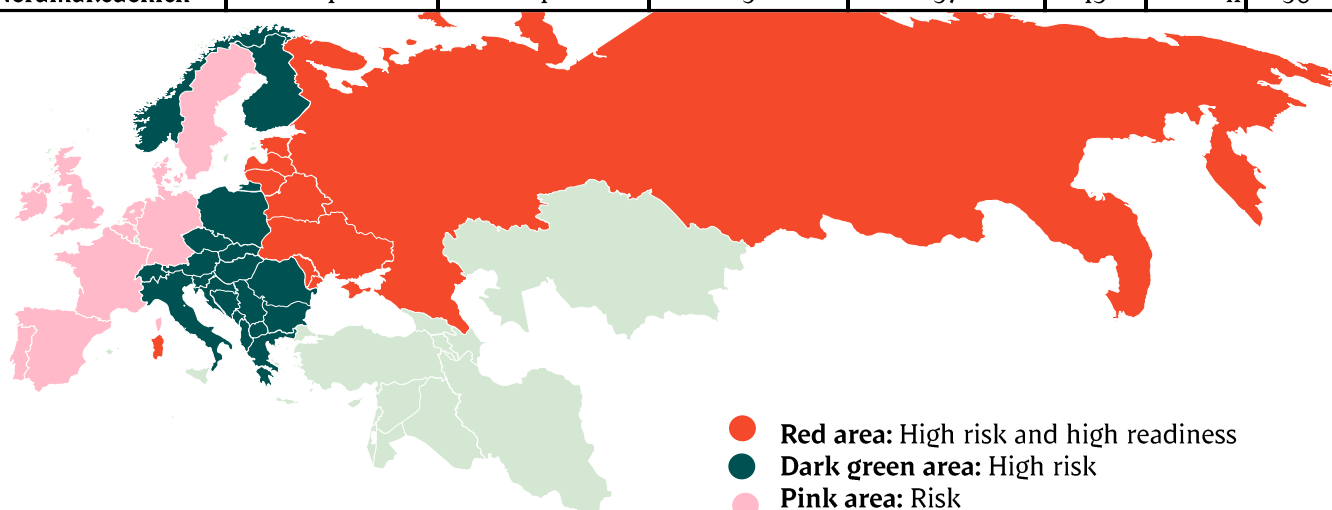

Week		
27	57.656	
28	54.305	
29	54.413	39997
30	53.827	42.192
31	55.107	39.192
32	51.698	40.034
33	56.257	39.660
34		39.096
35		38.859
36		35.620
37		37.145
38		37.378
39		38.164
40		32.749
41		41.020
42		37.240
43		39.895
44		33.918
45		41.021
46		38.912
47		39.347
48		38.856
49		38.879
50		40.133
51		40248
52		26.124
53		
<b>Average (week)</b>		
<b>Total (year)</b>		
<b>Change (week)</b>		

## African swine fever

The EU Commission's reporting system for African swine fever for EU countries and Ukraine has been updated until 24<sup>th</sup> of July.

Country	Period		Year to date		2023		2022	
	August 8th - August 14th 2024		January 1st - August 14th 2024		Pigs	Wild boars	Pigs	Wild boars
Estonia				12	2	53		
Latvia		24	4	540	8	730	6	9
Lithuania		6	6	382	3	439	16	3
Poland	2	37	37	1.202	30	2.744	14	2
Italy (Sardinia)	2	9	12	1.115	17	1.047	4	2
Ukraine	5		39	11	37	9	7	
Czech Republic				26		56		
Romania	9	3	131	111	740	292	329	4
Hungary				245		407		5
Bulgaria			1	95	3	322	2	3
Slovakia		1	1	98		546	5	5
Serbia	79		195	82	991	213	107	1
Moldova	1		9	6	19			
Montenegro				1		6	14	
Bosnia-Herzegovina	2		29	36	1.508	22		
Croatia	3		6	38	1.124	11		
Nordmakedonien	1	1	3	37	15	41	30	