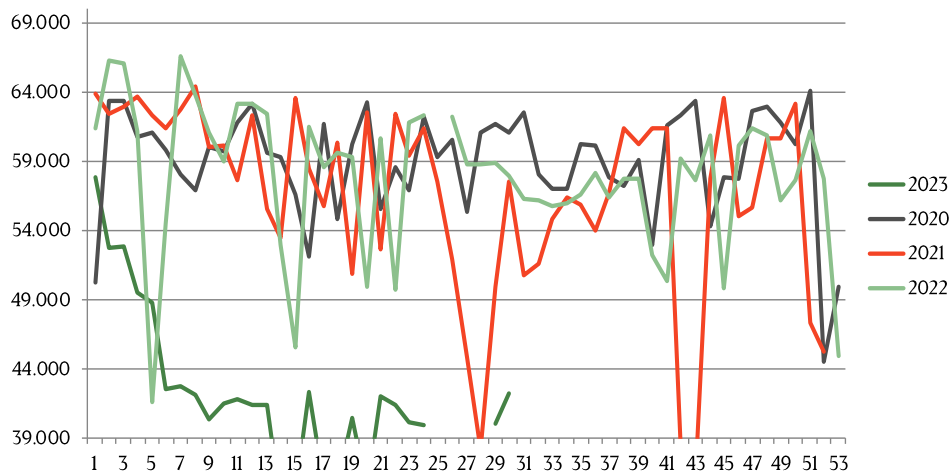

Weekly slaughtering's Danish Crown Essen

Week	2023	2022
1	57.867	61.376
2	52709	66.279
3	52844	66.098
4	49.518	61.128
5	48762	41543
6	42.464	54.500
7	42.706	66.544
8	42106	63.797
9	40341	61.020
10	41433	59.030
11	41.726	63.200
12	41.316	63.180
13	41381	62.414
14	34205	52.963
15	35043	45.486
16	42248	61.518
17	35631	58.538
18	35.664	59.614
19	40.401	59.301
20	35.179	49.923
21	41.975	60.634
22	41.390	49.660
23	40.132	61.778
24	39.901	62.361
25		
26		62.168

Week		
27		58.795
28		58.856
29	39997	57.990
30	42.192	56.234
31		56.165
32		55.716
33		55.985
34		56.548
35		58.154
36		56.373
37		57.704
38		57.691
39		52.245
40		50.297
41		59.149
42		57.650
43		60.840
44		49.755
45		60.156
46		61.330
47		60.860
48		56.192
49		57.575
50		61.188
51		57.719
52		44.890
53		
Average (week)		
Total (year)		
Change (week)		

Best regards,
Danish Crown