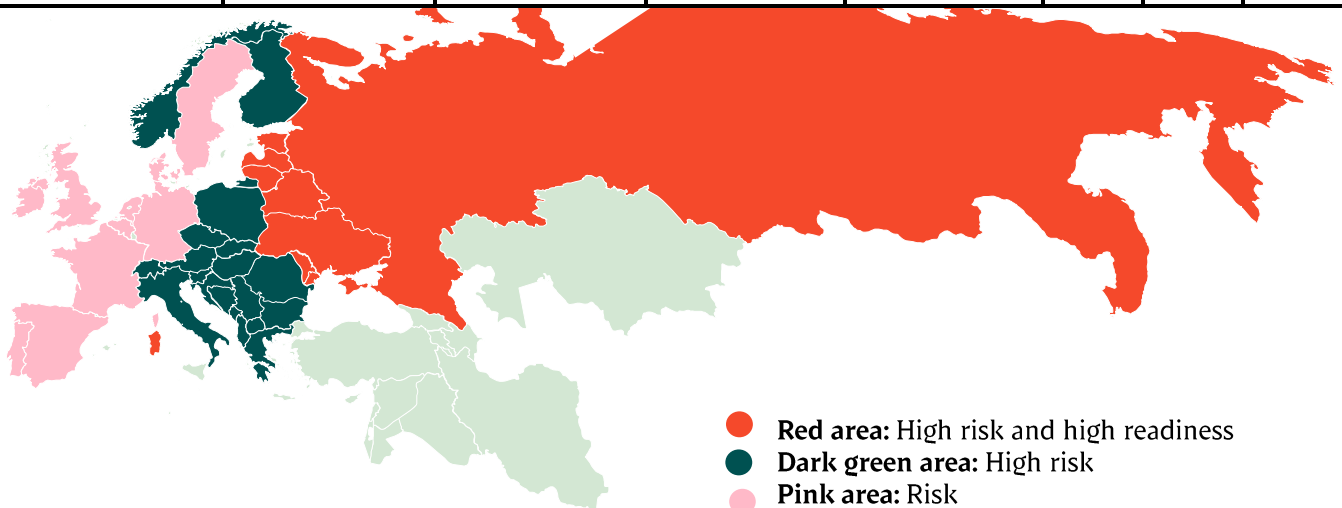

Week		
27		58.795
28		58.856
29	39997	57.990
30	42.192	56.234
31		56.165
32		55.716
33		55.985
34		56.548
35		58.154
36		56.373
37		57.704
38		57.691
39		52.245
40		50.297
41		59.149
42		57.650
43		60.840
44		49.755
45		60.156
46		61.330
47		60.860
48		56.192
49		57.575
50		61.188
51		57.719
52		44.890
53		
Average (week)		
Total (year)		
Change (week)		

Best regards,
Danish Crown

African swine fever

The EU Commission's reporting system for African swine fever for EU countries and Ukraine has been updated until 24th of July.

Country	Period July 9th- July 22nd 2023		Year to date January 1 st - July 22nd		2022		2021	
	Pis	Wild boars	Pis	Wild boars	Pis	Wild boars	Pis	Wild boars
Estonia	1	3	1	25		57	1	0
Latvia	4	87	5	290	6	913	2	3
Lithuania	1	15	3	215	16	302		2
Poland	6	58	16	1.994	14	2.152	124	3
Italy (Sardinia)		27	6	736	4	277	1	
Ukraine	3	1	6	6	7	2	13	
Czech Republic		16		44		1		
Romania	113	6	259	223	329	465	1.648	1
Hungary		7		325		550		2
Bulgaria	1	1	1	121	2	387	6	3
Slovakia		12		490	5	550	11	1
Serbia	80	7	280	194	107	146	33	
Moldova			15	6	14	3	1	
Bosnia-Hercegovina	163	1	186	1				
Croatia	81	2	112	3				
Nordmakedonien	2	5	4	21	30	9		
Kosovo	1	1	1	1				

Best regards,
Danish Crown

African swine fever outbreaks in China

Cities/Regions		
Shenyang	Harbin	Great Khinogan Mountains
Zhengzhou	Yunnan	Yulin
Lianyungang	Jinshan	Guigang
Wenzhou	Jiangxi	Chongqing
Xuancheng	Shaanxi	Bome
Wuxi	Heilongjiang	Bayi
Chuzhou	Tongzhou	Gongbo'gyamda
Jiamusi	Linfen	Urumqi
Tongling	Daitongzhuangcun	Hubei
Xilin Gol	Qianshanzhen	Shizhu
Wuhu City	Huxian	Chengmai
Jilin	Dongjiang Avenue	
Songyuan	Yongning	
Gongzhuling	Siyang	
Horgin	Jiangsu	
Hohhot	Suihua	
Yingkou	Guizhou	
Zhaotong	Sanming	
Luotian	Zhuhai	
Baojing	Jinan	
Qingyang	Jinzhou	
Wuxue	Panjin	
Sichuan	Xushui	