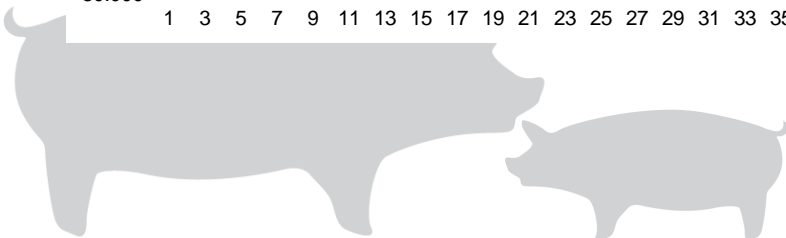

Weekly slaughtering's Danish Crown Essen

Week	2019	2018
1	40.367	56.737
2	63.329	62.716
3	63.408	63.596
4	61.468	62.579
5	60.896	60.584
6	59.523	59.507
7	60.227	62.597
8	60.695	63.178
9	59.326	62.731
10	62.005	62.555
11	61.619	63.673
12	60.030	63.832
13	60.311	57.666
14	59.040	56.402
15	61.006	60.480
16	54.587	63.566
17	53.110	63.393
18	52.555	57.370
19	58.603	57.111
20	58.518	63.484
21	60.282	57.400
22	49.073	63.529
23	63.195	61.383
24	53.936	59.021
25	59.462	60.077
26	57.454	58.620

Week	2019	2018
27	55.853	60.288
28	57.615	61.979
29	56.638	58.152
30	57.069	59.792
31	56.393	52.909
32	57.813	55.428
33	60.073	58.217
34	61.488	59.343
35	61.071	61.192
36	61.898	62.419
37	62.502	60.560
38	63.527	61.439
39	63.325	60.210
40	56.780	51.964
41	63.150	63.697
42	60.543	57.580
43		61.566
44		54.946
45		63.462
46		63.786
47		63.817
48		63.222
49		62.646
50		63.754
51		60.394
52		43.394
53		

Best regards
Danish Crown