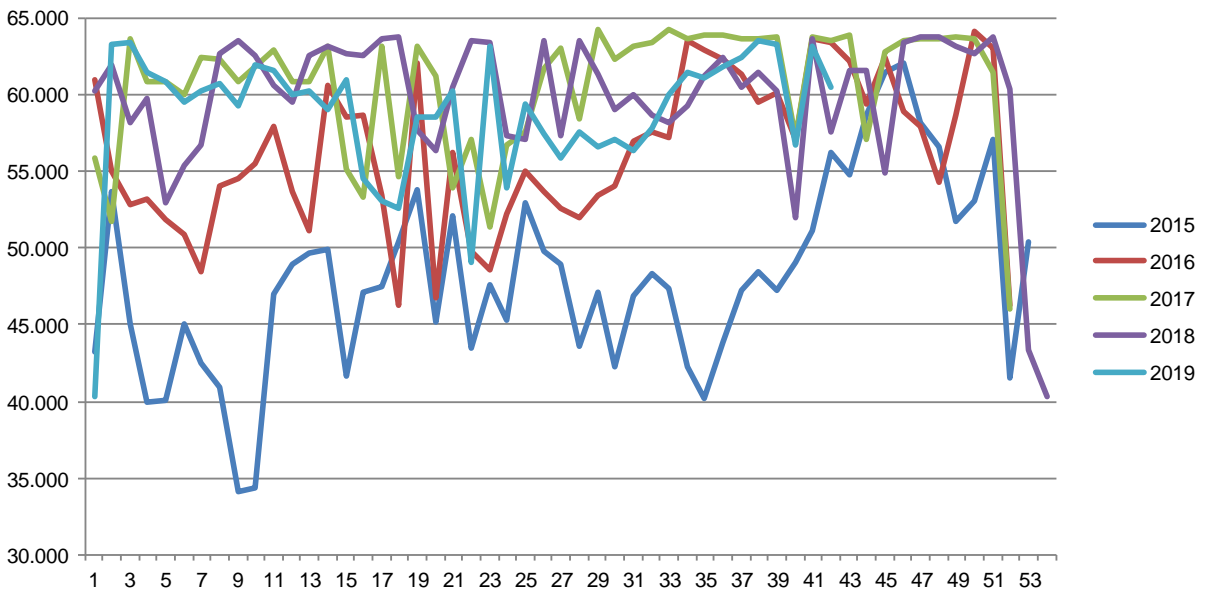

Weekly slaughtering's Danish Crown Essen

Week	2019	2018
1	40.367	56.737
2	63.329	62.716
3	63.408	63.596
4	61.468	62.579
5	60.896	60.584
6	59.523	59.507
7	60.227	62.597
8	60.695	63.178
9	59.326	62.731
10	62.005	62.555
11	61.619	63.673
12	60.030	63.832
13	60.311	57.666
14	59.040	56.402
15	61.006	60.480
16	54.587	63.566
17	53.110	63.393
18	52.555	57.370
19	58.603	57.111
20	58.518	63.484
21	60.282	57.400
22	49.073	63.529
23	63.195	61.383
24	53.936	59.021
25	59.462	60.077
26	57.454	58.620

Week	2019	2018
27	55.853	60.288
28	57.615	61.979
29	56.638	58.152
30	57.069	59.792
31	56.393	52.909
32	57.813	55.428
33	60.073	58.217
34	61.488	59.343
35	61.071	61.192
36	61.898	62.419
37	62.502	60.560
38	63.527	61.439
39	63.325	60.210
40	56.780	51.964
41	63.150	63.697
42	60.543	57.580
43		61.566
44		54.946
45		63.462
46		63.786
47		63.817
48		63.222
49		62.646
50		63.754
51		60.394
52		43.394
53		

Best regards
Danish Crown