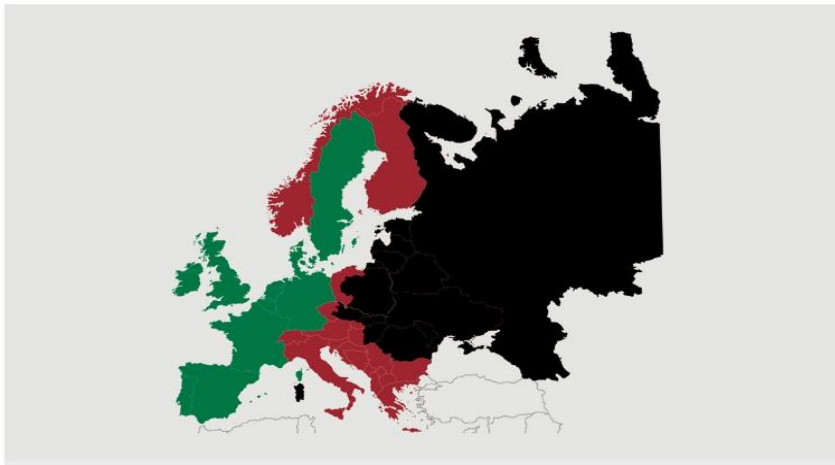

Week	2019	2018
27	55.853	60.288
28	57.615	61.979
29	56.638	58.152
30	57.069	59.792
31	56.393	52.909
32	57.813	55.428
33	60.073	58.217
34	61.488	59.343
35	61.071	61.192
36	61.898	62.419
37	62.502	60.560
38	63.527	61.439
39	63.325	60.210
40	56.780	51.964
41	63.150	63.697
42	60.543	57.580
43		61.566
44		54.946
45		63.462
46		63.786
47		63.817
48		63.222
49		62.646
50		63.754
51		60.394
52		43.394
53		

Best regards
Danish Crown

African swine fever

The EU Commission's reporting system for African swine fever for EU countries and Ukraine has been updated until 13th of October.

Country	Period October 6 th - October 13 th		Year to date January 1 st – October 13 th		2018	
	Pigs	Wild boars	Pigs	Wild boars	Pigs	Wild boars
Estonia		3		70		230
Latvia		4	1	255	10	685
Lithuania	2	8	19	381	51	1.443
Poland	2	32	48	1.793	109	2.438
Italy			1	26	10	64
Ukraine			37	10	105	41
Czech Republic						28
Romania	31	15	1.502	514	1.163	170
Hungary		59		1.168		138
Bulgaria	1	2	39	68	1	5
Slovakia		1	11	13		
Serbia			18			
Belgium				479		161
Total	36	124	1.676	4.777	1.449	5.403

Black area: High risk and high readiness

Red area: High risk

Green area: Risk

Best regards
Danish Crown

African swine fever outbreaks in China

Cities/Regions		
Shenyang	Harbin	Great Khinogan Mountains
Zhengzhou	Yunnan	Yulin
Lianyungang	Jinshan	Guigang
Wenzhou	Jiangxi	Chongqing
Xuancheng	Shaanxi	Bome
Wuxi	Heilongjiang	Bayi
Chuzhou	Tongzhou	Gongbo'gyamda
Jiamusi	Linfen	Urumqi
Tongling	Daitongzhuangcun	Hubei
Xilin Gol	Qianshanzhen	Shizhu
Wuhu City	Huxian	Chengmai
Jilin	Dongjiang Avenue	
Songyuan	Yongning	
Gongzhuling	Siyang	
Horqin	Jiangsu	
Hohhot	Suihua	
Yingkou	Guizhou	
Zhaotong	Sanming	
Luotian	Zhuhai	
Baojing	Jinan	
Qingyang	Jinzhou	
Wuxue	Panjin	
Sichuan	Xushui	