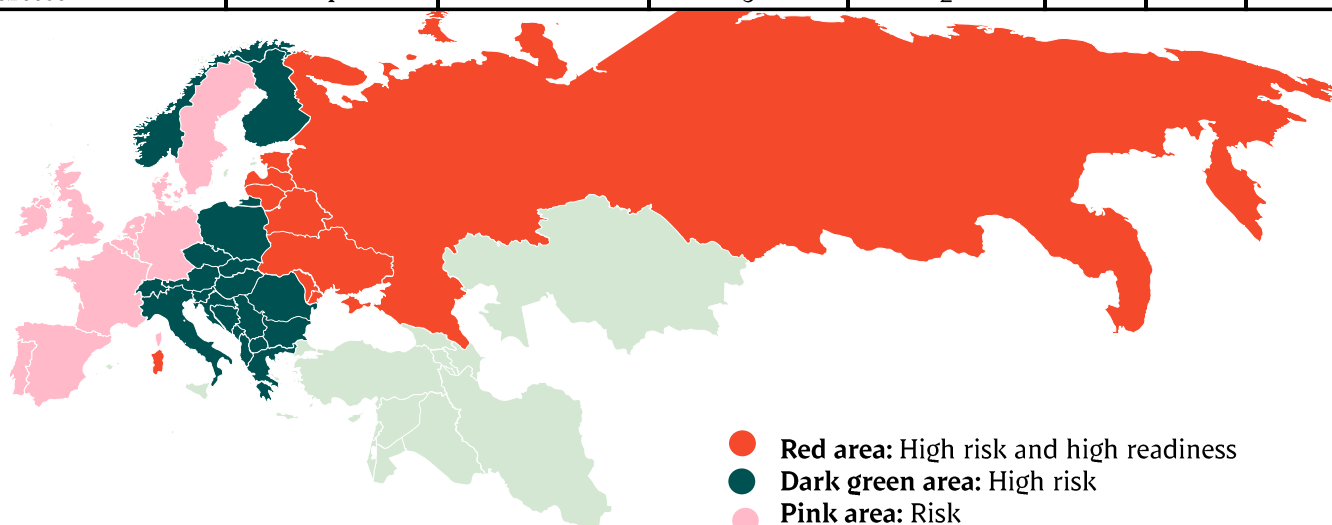

Week		
27		58.795
28		58.856
29		57.990
30		56.234
31		56.165
32		55.716
33		55.985
34		56.548
35		58.154
36		56.373
37		57.704
38		57.691
39		52.245
40		50.297
41		59.149
42		57.650
43		60.840
44		49.755
45		60.156
46		61.330
47		60.860
48		56.192
49		57.575
50		61.188
51		57.719
52		44.890
53		
Average (week)		
Total (year)		
Change (week)		

Best regards,
Danish Crown

African swine fever

The EU Commission's reporting system for African swine fever for EU countries and Ukraine has been updated until 24th of July.

Country	Period June 4th- June 9th 2023		Year to date January 1 st - June 9th		2022		2021	
	Pigs	Wild boars	Pigs	Wild boars	Pigs	Wild boars	Pigs	Wild boars
Estonia				22		57	1	0
Latvia		9		169	6	913	2	3
Lithuania		12		179	16	302		2
Poland		49	1	1.786	14	2.152	124	3
Italy (Sardinia)		20	3	578	4	277	1	
Ukraine			3	5	7	2	13	
Czech Republic		9		28		1		
Romania	4	2	86	212	329	465	1.648	1
Hungary		8		302		550		2
Bulgaria				120	2	387	6	3
Slovakia		16		446	5	550	11	1
Serbia			86	165	107	146	33	
Moldova			15	6	14	3	1	
Nordmakedonien		1		14	30	9		
Belgium								
Germany		5	1	650	3	1.628	4	2
Greece	1		3	2				

Best regards,

Danish Crown

African swine fever outbreaks in China

Cities/Regions		
Shenyang	Harbin	Great Khinogan Mountains
Zhengzhou	Yunnan	Yulin
Lianyungang	Jinshan	Guigang
Wenzhou	Jiangxi	Chongqing
Xuancheng	Shaanxi	Bome
Wuxi	Heilongjiang	Bayi
Chuzhou	Tongzhou	Gongbo'gyamda
Jiamusi	Linfen	Urumqi
Tongling	Daitongzhuangcun	Hubei
Xilin Gol	Qianshanzhen	Shizhu
Wuhu City	Huxian	Chengmai
Jilin	Dongjiang Avenue	
Songyuan	Yongning	
Gongzhuling	Siyang	
Horgin	Jiangsu	
Hohhot	Suihua	
Yingkou	Guizhou	
Zhaotong	Sanming	
Luotian	Zhuhai	
Baojing	Jinan	
Qingyang	Jinzhou	
Wuxue	Panjin	
Sichuan	Xushui	