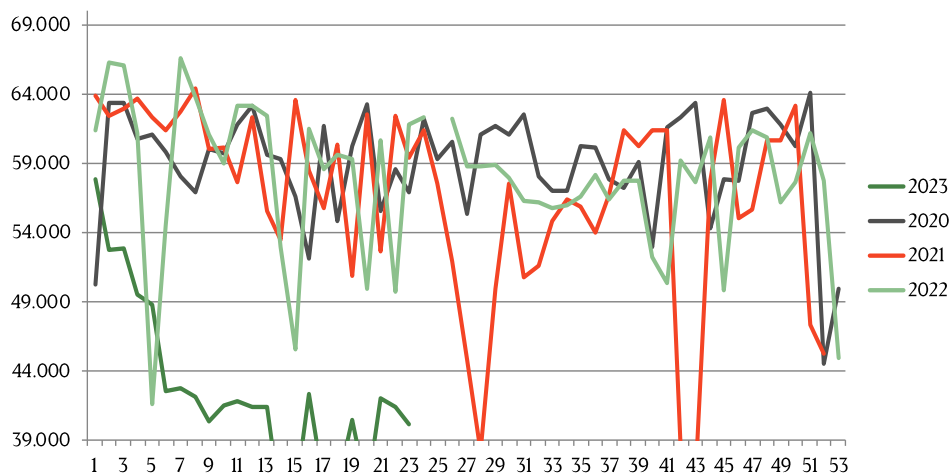

Weekly slaughtering's Danish Crown Essen

Week	2023	2022
1	57.867	61.376
2	52709	66.279
3	52844	66.098
4	49.518	61.128
5	48762	41543
6	42.464	54.500
7	42.706	66.544
8	42106	63.797
9	40341	61.020
10	41433	59.030
11	41.726	63.200
12	41.316	63.180
13	41381	62.414
14	34205	52.963
15	35043	45.486
16	42248	61.518
17	35631	58.538
18	35.664	59.614
19	40.401	59.301
20	35.179	49.923
21	41.975	60.634
22	41.390	49.660
23	40.132	61.778
24		62.361
25		
26		62.168

Week		
27		58.795
28		58.856
29		57.990
30		56.234
31		56.165
32		55.716
33		55.985
34		56.548
35		58.154
36		56.373
37		57.704
38		57.691
39		52.245
40		50.297
41		59.149
42		57.650
43		60.840
44		49.755
45		60.156
46		61.330
47		60.860
48		56.192
49		57.575
50		61.188
51		57.719
52		44.890
53		
Average (week)		
Total (year)		
Change (week)		

Best regards,
Danish Crown