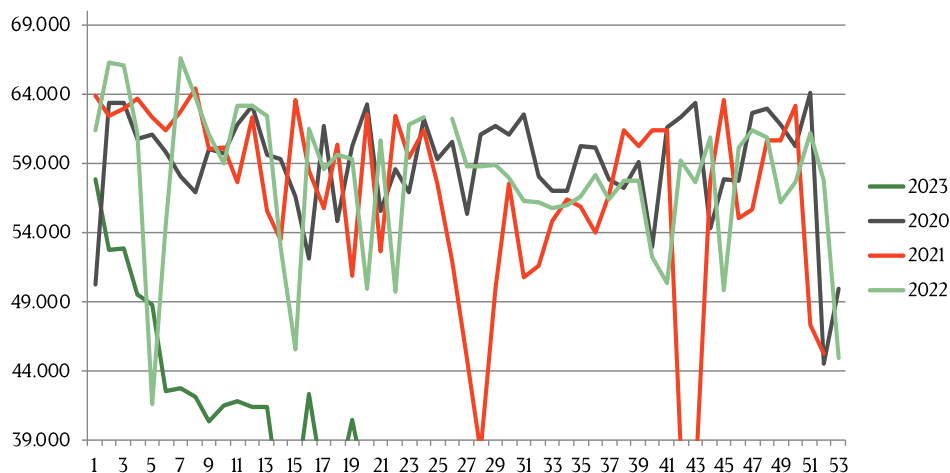

Weekly slaughtering's Danish Crown Essen

Week	2023	2022
1	57.867	61.376
2	52709	66.279
3	52844	66.098
4	49.518	61.128
5	48762	41543
6	42.464	54.500
7	42.706	66.544
8	42106	63.797
9	40341	61.020
10	41433	59.030
11	41.726	63.200
12	41.316	63.180
13	41381	62.414
14	34205	52.963
15	35043	45.486
16	42248	61.518
17	35631	58.538
18	35.664	59.614
19	40.401	59.301
20	35.179	49.923
21		60.634
22		49.660
23		61.778
24		62.361
25		
26		62.168

Week		
27		58.795
28		58.856
29		57.990
30		56.234
31		56.165
32		55.716
33		55.985
34		56.548
35		58.154
36		56.373
37		57.704
38		57.691
39		52.245
40		50.297
41		59.149
42		57.650
43		60.840
44		49.755
45		60.156
46		61.330
47		60.860
48		56.192
49		57.575
50		61.188
51		57.719
52		44.890
53		
Average (week)		
Total (year)		
Change (week)		

Best regards,
Danish Crown