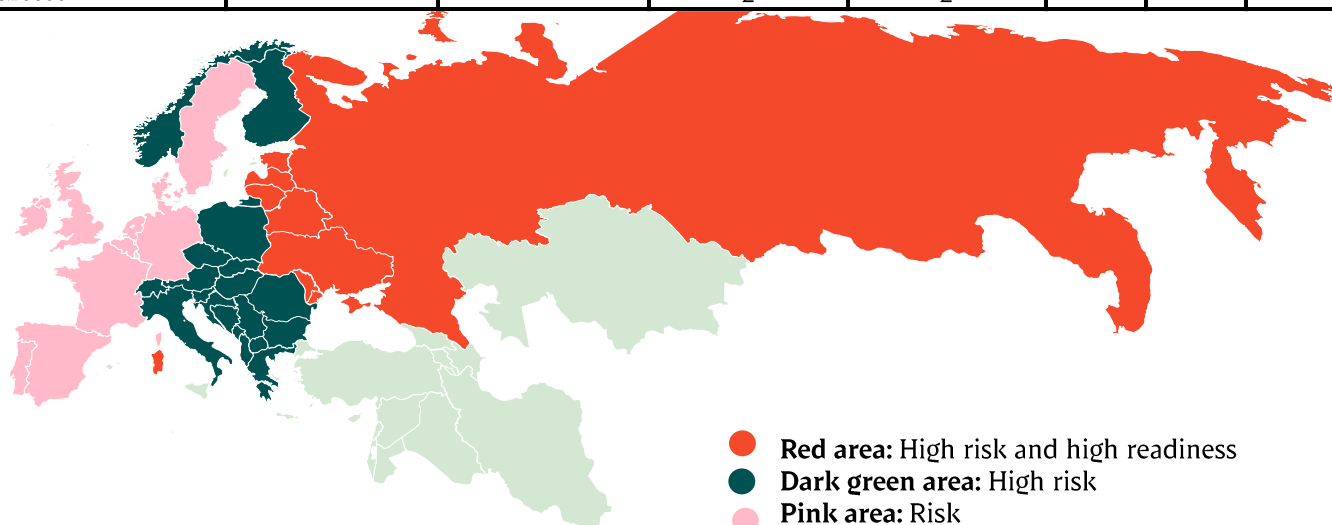

Week		
27		58.795
28		58.856
29		57.990
30		56.234
31		56.165
32		55.716
33		55.985
34		56.548
35		58.154
36		56.373
37		57.704
38		57.691
39		52.245
40		50.297
41		59.149
42		57.650
43		60.840
44		49.755
45		60.156
46		61.330
47		60.860
48		56.192
49		57.575
50		61.188
51		57.719
52		44.890
53		
Average (week)		
Total (year)		
Change (week)		

Best regards,
Danish Crown

African swine fever

The EU Commission's reporting system for African swine fever for EU countries and Ukraine has been updated until 24th of July.

Country	Period May 20th- May 26th 2023		Year to date January 1 st - May 26th		2022		2021	
	Pigs	Wild boars	Pigs	Wild boars	Pigs	Wild boars	Pigs	Wild boars
Estonia				20		57	1	0
Latvia		2		158	6	913	2	3
Lithuania		9		157	16	302		2
Poland		115	1	1.669	14	2.152	124	3
Italy (Sardinia)	1	38	3	527	4	277	1	
Ukraine			3	5	7	2	13	
Czech Republic		2		18		1		
Romania	3	4	79	206	329	465	1.648	1
Hungary		15		290		550		2
Bulgaria				120	2	387	6	3
Slovakia		5		406	5	550	11	1
Serbia			86	165	107	146	33	
Moldova			15	6	14	3	1	
Nordmakedonien				13	30	9		
Belgium								
Germany		36	1	639	3	1.628	4	2
Greece			2	2				

Best regards,

Danish Crown

African swine fever outbreaks in China

Cities/Regions		
Shenyang	Harbin	Great Khinogan Mountains
Zhengzhou	Yunnan	Yulin
Lianyungang	Jinshan	Guigang
Wenzhou	Jiangxi	Chongqing
Xuancheng	Shaanxi	Bome
Wuxi	Heilongjiang	Bayi
Chuzhou	Tongzhou	Gongbo'gyamda
Jiamusi	Linfen	Urumqi
Tongling	Daitongzhuangcun	Hubei
Xilin Gol	Qianshanzhen	Shizhu
Wuhu City	Huxian	Chengmai
Jilin	Dongjiang Avenue	
Songyuan	Yongning	
Gongzhuling	Siyang	
Horgin	Jiangsu	
Hohhot	Suihua	
Yingkou	Guizhou	
Zhaotong	Sanming	
Luotian	Zhuhai	
Baojing	Jinan	
Qingyang	Jinzhou	
Wuxue	Panjin	
Sichuan	Xushui	