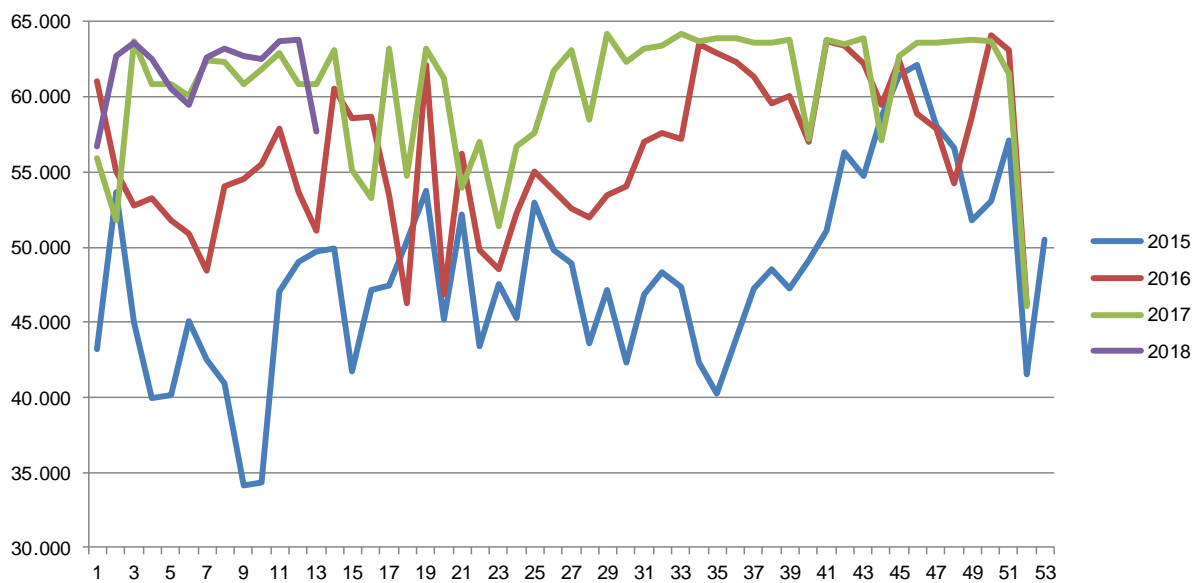

Weekly slaughtering's Danish Crown Essen

Week	2018	2017	2016
1	56.737	55.941	61.008
2	62.716	51.750	55.082
3	63.596	63.697	52.807
4	62.579	60.900	53.237
5	60.584	60.849	51.815
6	59.507	60.034	50.912
7	62.597	62.439	48.411
8	63.178	62.356	54.099
9	62.731	60.854	54.564
10	62.555	61.852	55.520
11	63.673	62.925	57.931
12	63.832	60.855	53.690
13	57.666	60.885	51.129
14		63.124	60.589
15		55.147	58.608
16		53.305	58.646
17		63.211	53.508
18		54.697	46.260
19		63.208	62.129
20		61.278	46.814
21		53.958	56.222
22		57.051	49.798
23		51.432	48.579
24		56.730	52.277
25		57.586	55.088
26		61.698	53.747

Week	2018	2017	2016
27		63.096	52.567
28		58.468	51.977
29		64.235	53.498
30		62.340	54.009
31		63.228	57.008
32		63.406	57.569
33		64.249	57.230
34		63.679	63.500
35		63.894	62.909
36		63.887	62.374
37		63.630	61.328
38		63.653	59.540
39		63.847	60.082
40		57.194	57.049
41		63.846	63.693
42		63.544	63.445
43		63.895	62.265
44		57.086	59.466
45		62.761	62.394
46		63.598	58.916
47		63.642	57.902
48		63.704	54.257
49		63.813	58.725
50		63.709	64.147
51		61.524	63.091
52		46.076	46.280
53			
Average (week)	61.689	60.649	56.302
Total (year)	801.951	3.153.766	2.927.691
Change (week)	1,71%	7,72%	17,23%

Best regards
Danish Crown