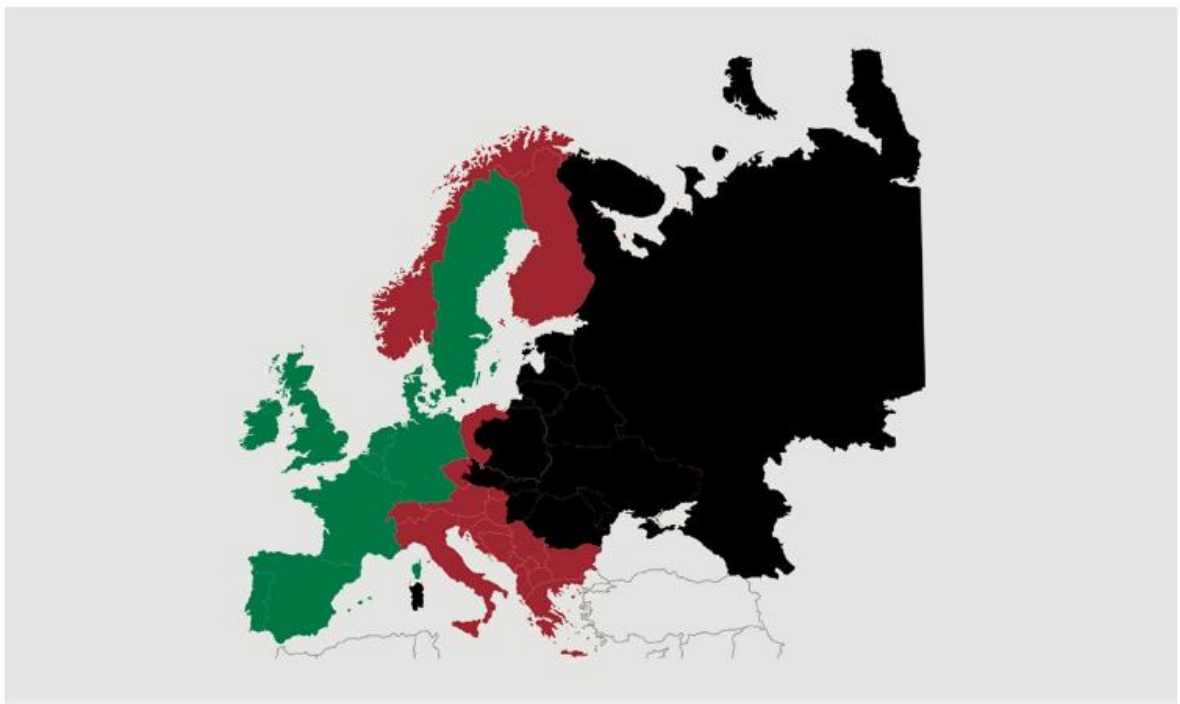

# Weekly slaughtering's Danish Crown Essen

Week	2018	2017	2016
1	56.737	55.941	61.008
2	62.716	51.750	55.082
3	63.596	63.697	52.807
4	62.579	60.900	53.237
5	60.584	60.849	51.815
6	59.507	60.034	50.912
7	62.597	62.439	48.411
8	63.178	62.356	54.099
9	62.731	60.854	54.564
10	62.555	61.852	55.520
11	63.673	62.925	57.931
12	63.832	60.855	53.690
13	57.666	60.885	51.129
14		63.124	60.589
15		55.147	58.608
16		53.305	58.646
17		63.211	53.508
18		54.697	46.260
19		63.208	62.129
20		61.278	46.814
21		53.958	56.222
22		57.051	49.798
23		51.432	48.579
24		56.730	52.277
25		57.586	55.088
26		61.698	53.747

Week	2018	2017	2016
27		63.096	52.567
28		58.468	51.977
29		64.235	53.498
30		62.340	54.009
31		63.228	57.008
32		63.406	57.569
33		64.249	57.230
34		63.679	63.500
35		63.894	62.909
36		63.887	62.374
37		63.630	61.328
38		63.653	59.540
39		63.847	60.082
40		57.194	57.049
41		63.846	63.693
42		63.544	63.445
43		63.895	62.265
44		57.086	59.466
45		62.761	62.394
46		63.598	58.916
47		63.642	57.902
48		63.704	54.257
49		63.813	58.725
50		63.709	64.147
51		61.524	63.091
52		46.076	46.280
53			
<b>Average (week)</b>	61.689	60.649	56.302
<b>Total (year)</b>	801.951	3.153.766	2.927.691
<b>Change (week)</b>	1,71%	7,72%	17,23%

Best regards  
Danish Crown

## African swine fever

The EU Commission's reporting system for African swine fever for EU countries and Ukraine has been updated until 26<sup>th</sup> of March.

Country	Period		Year to date	
	March 19th – March 26th		January 1st – March 26th	
	Pigs	Wild boars	Pigs	Wild boars
<u>Estonia</u>		4		134
<u>Latvia</u>		6		258
<u>Lithuania</u>		30		543
<u>Poland</u>		74	4	862
<u>Italy</u>			2	24
<u>Ukraine</u>	2		21	24
<u>Czech republic</u>				18
<u>Romania</u>			3	