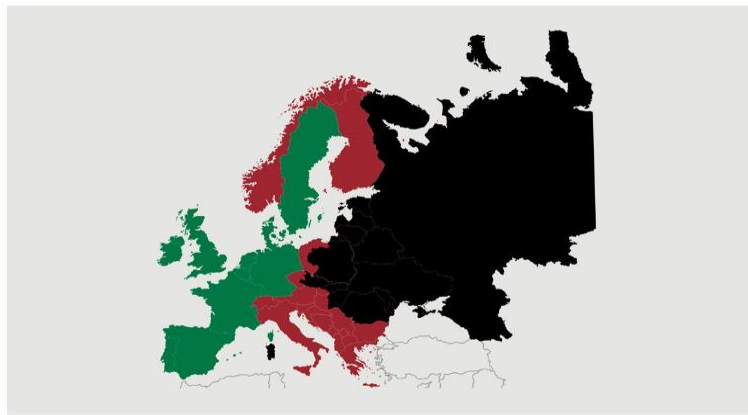

Best regards  
Danish Crown

## African swine fever

The EU Commission's reporting system for African swine fever for EU countries and Ukraine has been updated until 15<sup>th</sup> of December.

Country	Period		Year to date		2018	
	December 8 <sup>th</sup> - December 15 <sup>th</sup>		January 1 <sup>st</sup> – December 15 <sup>th</sup>		Pigs	Wild boars
	Pigs	Wild boars	Pigs	Wild boars		
Estonia				77		230
Latvia		1	1	350	10	685
Lithuania		13	19	453	51	1.443
Poland		94	48	2.251	109	2.438
Italy		1	1	47	10	64
Ukraine	1		42	11	105	41
Czech Republic						28
Romania	17	19	1.704	643	1.163	170
Hungary		22		1.474		138
Bulgaria		15	41	153	1	5
Slovakia		4	11	23		
Serbia			18			
Belgium		1		481		161
<b>Total</b>	<b>18</b>	<b>170</b>	<b>1.885</b>	<b>5.963</b>	<b>1.449</b>	<b>5.403</b>