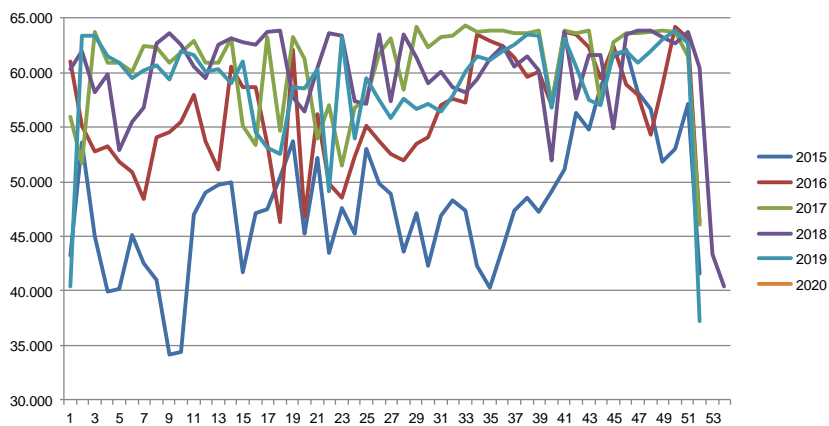

Weekly slaughtering's Danish Crown Essen

Week	2020	2019
1	50209	40.367
2		63.329
3		63.408
4		61.468
5		60.896
6		59.523
7		60.227
8		60.695
9		59.326
10		62.005
11		61.619
12		60.030
13		60.311
14		59.040
15		61.006
16		54.587
17		53.110
18		52.555
19		58.603
20		58.518
21		60.282
22		49.073
23		63.195
24		53.936
25		59.462
26		57.454

Week	2020	2019
27		55.853
28		57.615
29		56.638
30		57.069
31		56.393
32		57.813
33		60.073
34		61.488
35		61.071
36		61.898
37		62.502
38		63.527
39		63.325
40		56.780
41		63.150
42		60.543
43		57.436
44		56.962
45		61.664
46		61.984
47		60.934
48		61.976
49		63.046
50		63.812
51		62.634
52		37.264
Average (week)		58.798
Total (year)		3.057.475
Change (week)		-2,32%

Best regards
Danish Crown