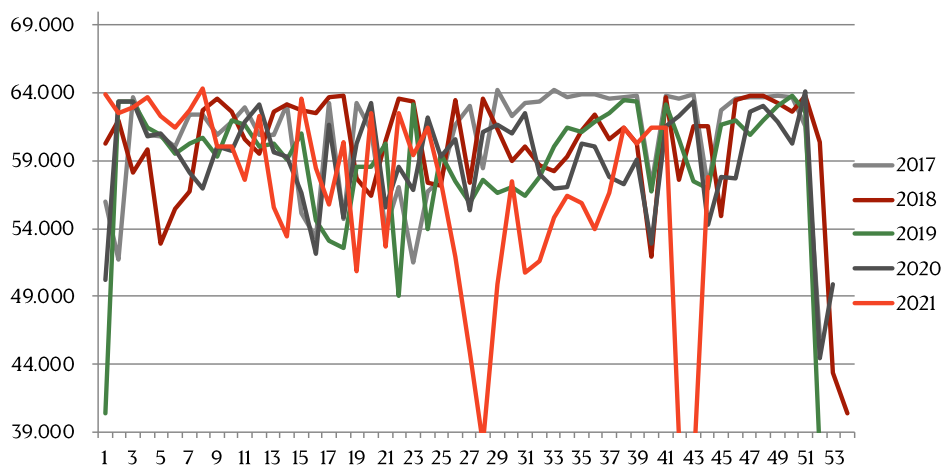

Weekly slaughtering's Danish Crown Essen

Week	2021	2020
1	63856	50.209
2	62474	63.378
3	62901	63.402
4	63648	60.747
5	62280	61.019
6	61.404	59.845
7	62.697	58.095
8	64.376	56.897
9	60.006	60.033
10	60.090	59.724
11	57.586	61.817
12	62.295	63.130
13	55.569	59.585
14	53.423	59.247
15	63.548	56.629
16	58.421	52.081
17	55.717	61.680
18	60.384	54.760
19	50.877	60.222
20	62.542	63.225
21	52.670	55.570
22	62.469	58.517
23	59.450	56.849
24	61.404	62.218
25	57.500	59.332
26	51.933	60.534

Week	2021	2020
27	44.797	55.300
28	38.123	61.076
29	49.868	61.663
30	57.500	61.043
31	50.774	62.529
32	51.559	58.016
33	54.798	56.966
34	56.360	57.021
35	55.882	60.226
36	53.994	60.086
37	56.642	57.850
38	61.393	57.241
39	60.221	59.037
40	61.393	52.913
41	61.412	61.570
42	38.584	62.290
43	36.007	63.361
44	57.760	54.244
45		57.791
46		57.701
47		62.613
48		62.997
49		61.829
50		60.254
51		64.077
52		44.436
53		49.926
Average (week)	56.741	58.921
Total (year)	2.496.587	3.122.801
Change (week)	-3,70%	0,21%

Best regards,
Danish Crown