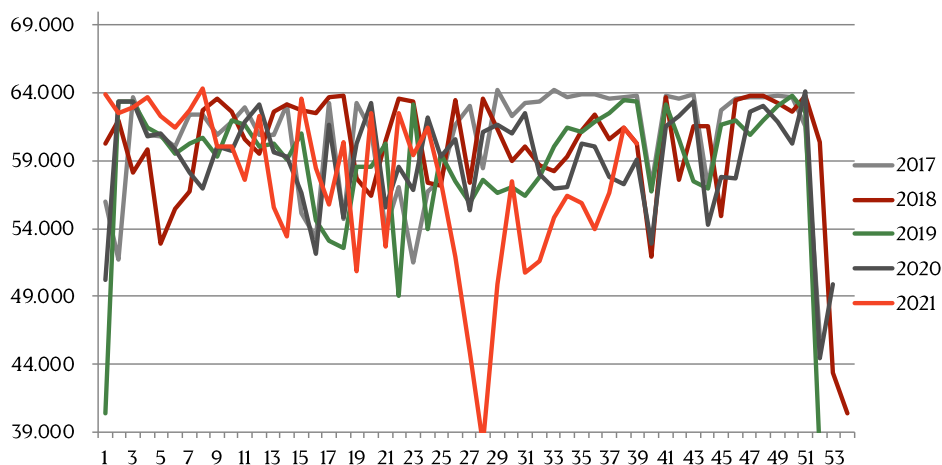

Weekly slaughtering's Danish Crown Essen

Week	2021	2020
1	63856	50.209
2	62474	63.378
3	62901	63.402
4	63648	60.747
5	62280	61.019
6	61.404	59.845
7	62.697	58.095
8	64.376	56.897
9	60.006	60.033
10	60.090	59.724
11	57.586	61.817
12	62.295	63.130
13	55.569	59.585
14	53.423	59.247
15	63.548	56.629
16	58.421	52.081
17	55.717	61.680
18	60.384	54.760
19	50.877	60.222
20	62.542	63.225
21	52.670	55.570
22	62.469	58.517
23	59.450	56.849
24	61.404	62.218
25	57.500	59.332
26	51.933	60.534

Week	2021	2020
27	44.797	55.300
28	38.123	61.076
29	49.868	61.663
30	57.500	61.043
31	50.774	62.529
32	51.559	58.016
33	54.798	56.966
34	56.360	57.021
35	55.882	60.226
36	53.994	60.086
37	56.642	57.850
38	61.393	57.241
39	60.221	59.037
40		52.913
41		61.570
42		62.290
43		63.361
44		54.244
45		57.791
46		57.701
47		62.613
48		62.997
49		61.829
50		60.254
51		64.077
52		44.436
53		49.926
Average (week)	57.473	58.921
Total (year)	2.241.431	3.122.801
Change (week)	-2,46%	0,21%

Best regards,
Danish Crown