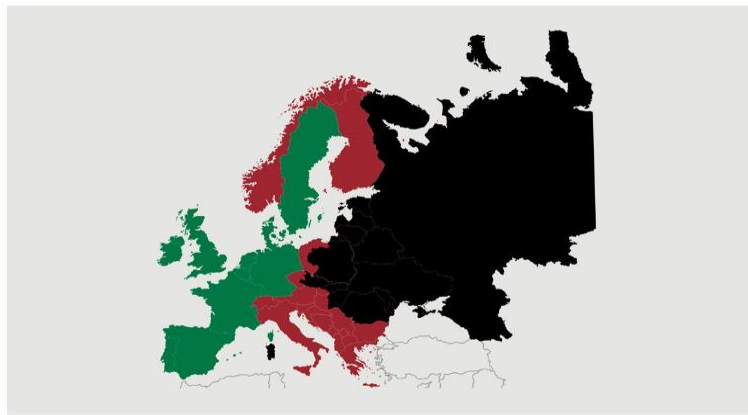

Best regards
Danish Crown

Weekly slaughtering's Danish Crown Essen

Week	2020	2019
1	50.209	40.367
2	63.378	63.329
3	63.402	63.408
4	60.747	61.468
5	61.019	60.896
6	59.845	59.523
7	58.095	60.227
8	56.897	60.695
9	60.033	59.326
10	59.724	62.005
11	61.817	61.619
12	63.130	60.030
13	59.585	60.311
14	59.247	59.040
15	56.629	61.006
16	52.081	54.587
17	61.680	53.110
18	54.760	52.555
19	60.222	58.603
20	63.225	58.518
21	55.570	60.282
22	58.517	49.073
23	56.849	63.195
24	62.218	53.936
25	59.332	59.462
26		57.454

Best regards
Danish Crown

African swine fever

The EU Commission's reporting system for African swine fever for EU countries and Ukraine has been updated until 14th of June.

Country	Period June 8 th - June 14 th		Year to date January 1 st - June 14 th		2019		2018	
	Pigs	Wild boars	Pigs	Wild boars	Pigs	Wild boars	Pigs	Wild boars
Estonia		1		24		80		230
Latvia		8		129	1	369	10	685
Lithuania		5	1	110	19	464	51	1.443
Poland		46	3	2.641	48	2.468	109	2.438
Italy				32	1	60	10	64
Ukraine			8	4	42	11	105	41
Czech Republic								28
Romania	11	10	280	516	1.724	683	1.163	170
Hungary				2.699		1.598		138
Bulgaria		3	17	329	44	165	1	5
Slovakia		3		121	11	27		
Serbia				41	18			
Moldova			1	30				
Belgium				3		482		161
Greece			1					
Total	11	76	311	6.679	1.908	6.407	1.449	5.403

Black area: High risk and high readiness
 Red area: High risk
 Green area: Risk

Best regards
 Danish Crown

African swine fever outbreaks in China

Cities/Regions		
Shenyang	Harbin	Great Khinogan Mountains
Zhengzhou	Yunnan	Yulin
Lianyungang	Jinshan	Guigang
Wenzhou	Jiangxi	Chongqing
Xuancheng	Shaanxi	Bome
Wuxi	Heilongjiang	Bayi
Chuzhou	Tongzhou	Gongbo'gyamda
Jiamusi	Linfen	Urumqi
Tongling	Daitongzhuangcun	Hubei
Xilin Gol	Qianshanzhen	Shizhu
Wuhu City	Huxian	Chengmai
Jilin	Dongjiang Avenue	
Songyuan	Yongning	
Gongzhuling	Siyang	
Horqin	Jiangsu	
Hohhot	Suihua	
Yingkou	Guizhou	
Zhaotong	Sanming	
Luotian	Zhuhai	
Baojing	Jinan	
Qingyang	Jinzhou	
Wuxue	Panjin	
Sichuan	Xushui	