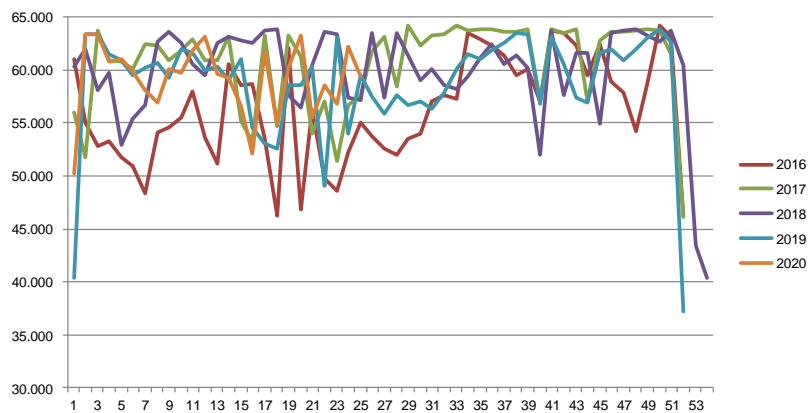

Weekly slaughtering's Danish Crown Essen

Week	2020	2019
1	50.209	40.367
2	63.378	63.329
3	63.402	63.408
4	60.747	61.468
5	61.019	60.896
6	59.845	59.523
7	58.095	60.227
8	56.897	60.695
9	60.033	59.326
10	59.724	62.005
11	61.817	61.619
12	63.130	60.030
13	59.585	60.311
14	59.247	59.040
15	56.629	61.006
16	52.081	54.587
17	61.680	53.110
18	54.760	52.555
19	60.222	58.603
20	63.225	58.518
21	55.570	60.282
22	58.517	49.073
23	56.849	63.195
24	62.218	53.936
25	59.332	59.462
26		57.454

Week	2020	2019
27		55.853
28		57.615
29		56.638
30		57.069
31		56.393
32		57.813
33		60.073
34		61.488
35		61.071
36		61.898
37		62.502
38		63.527
39		63.325
40		56.780
41		63.150
42		60.543
43		57.436
44		56.962
45		61.664
46		61.984
47		60.934
48		61.976
49		63.046
50		63.812
51		62.634
52		37.264
Average (week)	59.128	58.798
Total (year)	1.478.211	3.057.475
Change (week)	0,56%	-2,32%

Best regards
Danish Crown