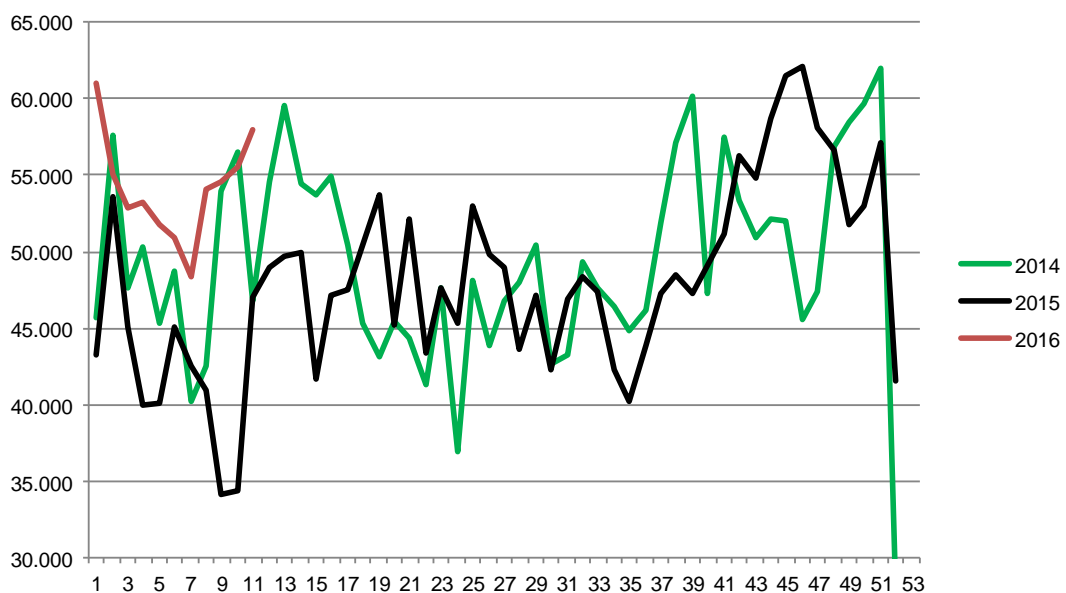

Week	2016	2015	2014
27		342.545	356.503
28		348.323	353.806
29		338.607	352.233
30		325.378	332.099
31		349.050	317.876
32		345.000	318.668
33		347.860	323.552
34		345.284	333.185
35		345.856	340.034
36		341.651	352.062
37		341.372	348.664
38		354.011	368.494
39		353.679	376.946
40		352.539	376.297
41		349.023	374.505
42		355.194	364.912
43		353.428	368.832
44		370.453	374.565
45		381.122	368.182
46		374.076	366.168
47		379.225	399.296
48		373.294	371.471
49		378.861	406.665
50		376.079	413.966
51		380.302	378.561
52		214.345	137.802
53		214.290	
Average (week)		348.635	351.540
Total (year)		18.263.377	18.280.101

Best regards
Danish Crown

Weekly slaughtering's Danish Crown Essen

Week	2016	2015	2014
1	61.008	43.195	45.700
2	55.082	53.638	57.627
3	52.807	45.020	47.587
4	53.237	39.931	50.291
5	51.815	40.117	45.320
6	50.912	45.104	48.727
7	48.411	42.472	40.239
8	54.099	40.946	42.546
9	54.564	34.166	53.908
10	55.520	34.377	56.509
11	57.931	47.055	46.723
12		48.978	54.549
13		49.673	59.533
14		49.904	54.443
15		41.702	53.755
16		47.150	54.869
17		47.488	50.487
18		50.416	45.280
19		53.759	43.100
20		45.179	45.389
21		52.159	44.297
22		43.422	41.285
23		47.593	47.598
24		45.265	36.922
25		52.956	48.136
26		49.840	43.921

Week	2015	2014
27	48.928	46.759
28	43.582	47.950
29	47.141	50.452
30	42.317	42.692
31	46.882	43.203
32	48.324	49.375
33	47.392	47.650
34	42.320	46.411
35	40.239	44.796
36	43.894	46.174
37	47.298	51.838
38	48.522	57.162
39	47.249	60.108
40	49.104	47.249
41	51.140	57.511
42	56.284	53.302
43	54.756	50.854
44	58.676	52.169
45	61.458	52.053
46	62.096	45.584
47	58.136	47.440
48	56.648	56.897
49	51.792	58.440
50	53.040	59.646
51	57.128	61.950
52	41.578	27.955
53	50.466	
Average (week)	54.126	49.315
Total (year)	595.386	2.564.361