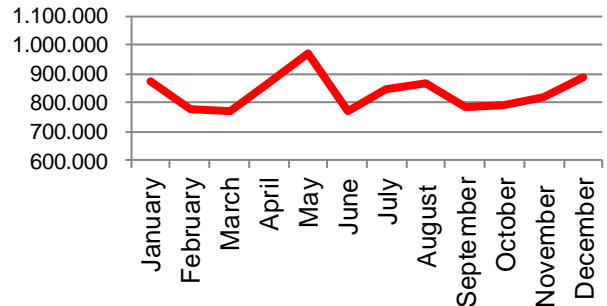

Export of live pigs (piglets and slaughter pigs)

2013	Piglets	Slaughter pigs	Total
January	839.326	34.441	873.767
February	742.740	34.587	777.327
March	739.713	31.589	771.302
April	826.781	43.370	870.151
May	932.584	41.265	973.849
June	735.081	34.073	769.154
July	809.992	35.134	845.126
August	840.720	29.182	869.902
September	741.928	42.670	784.598
October	761.399	30.768	792.167
November	784.945	35.289	820.234
December	856.177	30.324	886.501
Total	9.611.386	422.692	10.034.078

Total - 2013

2014	Piglets	Slaughter pigs	Total
January	879.272	40.370	919.642
February	839.091	29.707	868.798
March	859.317	33.347	892.664
April	849.646	35.314	884.960
May	1.042.982	39.777	1.082.759
June	862.440	33.065	895.505
July	886.856	34.849	921.705
August	935.636	28.867	964.503
September	932.699	27.132	959.831
October	1.010.323	38.487	1.048.810
November	803.924	35.285	839.209
December	977.146	24.598	1.001.744
Total	10.879.332	400.798	11.280.130