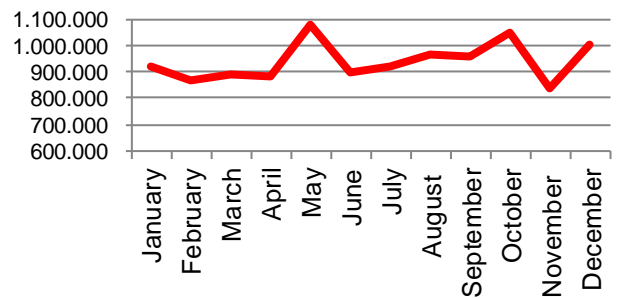

Total - 2014

2015	Piglets	Slaughter pigs	Total
January	962.172	32.252	994.424
February	976.858	36.996	1.013.854
March	996.913	34.920	1.031.833
April	1.090.112	29.954	1.120.066
May	947.452	22.402	969.854
June	954.462	31.475	985.937
July	1.019.331	24.209	1.043.540
August	955.796	26.483	982.279
September	1.055.464	28.311	1.083.775
October	905.318	24.772	930.090
November	959.721	18.991	978.712
December	1.151.450	28.007	1.179.457
Total	11.975.049	338.772	12.313.821