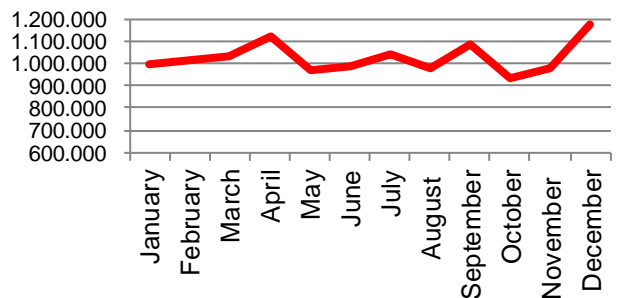

Total - 2015

Best regards
Danish Crown