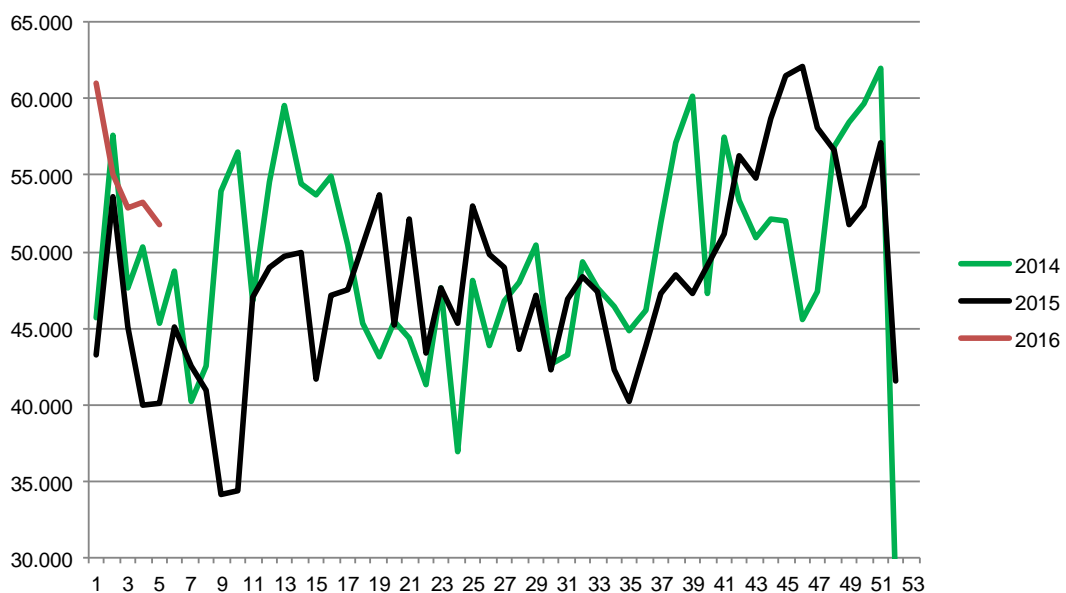

Weekly slaughtering's DC Essen

Week	2016	2015	2014
1	61.008	43.195	45.700
2	55.082	53.638	57.627
3	52.807	45.020	47.587
4	53.237	39.931	50.291
5	51.815	40.117	45.320
6		45.104	48.727
7		42.472	40.239
8		40.946	42.546
9		34.166	53.908
10		34.377	56.509
11		47.055	46.723
12		48.978	54.549
13		49.673	59.533
14		49.904	54.443
15		41.702	53.755
16		47.150	54.869
17		47.488	50.487
18		50.416	45.280
19		53.759	43.100
20		45.179	45.389
21		52.159	44.297
22		43.422	41.285
23		47.593	47.598
24		45.265	36.922
25		52.956	48.136
26		49.840	43.921

Week	2015	2014
27	48.928	46.759
28	43.582	47.950
29	47.141	50.452
30	42.317	42.692
31	46.882	43.203
32	48.324	49.375
33	47.392	47.650
34	42.320	46.411
35	40.239	44.796
36	43.894	46.174
37	47.298	51.838
38	48.522	57.162
39	47.249	60.108
40	49.104	47.249
41	51.140	57.511
42	56.284	53.302
43	54.756	50.854
44	58.676	52.169
45	61.458	52.053
46	62.096	45.584
47	58.136	47.440
48	56.648	56.897
49	51.792	58.440
50	53.040	59.646
51	57.128	61.950
52	41.578	27.955
53	50.466	
Average (week)	54.790	49.315
Total (year)	273.949	2.564.361

Best regards
Danish Crown