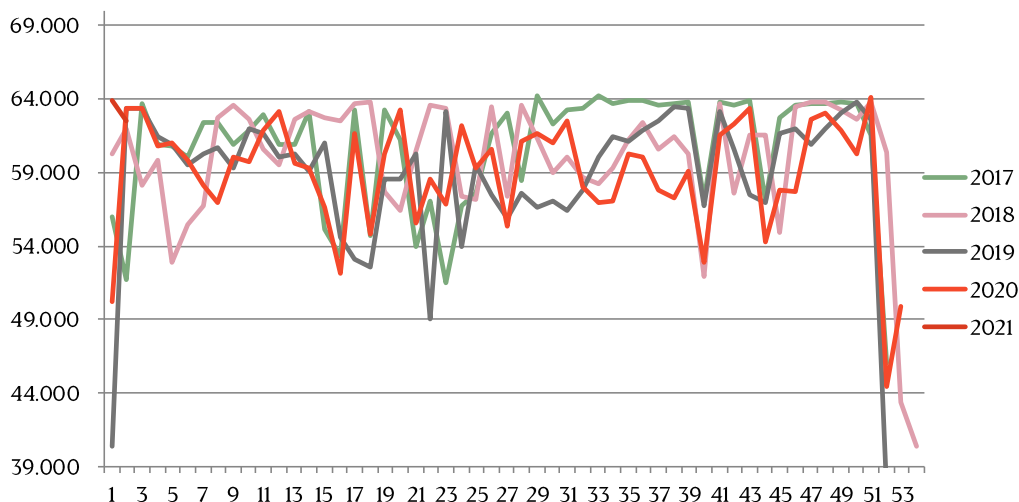

Weekly slaughtering's Danish Crown Essen

Week	2021	2020
1	63856	50.209
2	62474	63.378
3		63.402
4		60.747
5		61.019
6		59.845
7		58.095
8		56.897
9		60.033
10		59.724
11		61.817
12		63.130
13		59.585
14		59.247
15		56.629
16		52.081
17		61.680
18		54.760
19		60.222
20		63.225
21		55.570
22		58.517
23		56.849
24		62.218
25		59.332
26		60.534

Week	2021	2020
27		55.300
28		61.076
29		61.663
30		61.043
31		62.529
32		58.016
33		56.966
34		57.021
35		60.226
36		60.086
37		57.850
38		57.241
39		59.037
40		52.913
41		61.570
42		62.290
43		63.361
44		54.244
45		57.791
46		57.701
47		62.613
48		62.997
49		61.829
50		60.254
51		64.077
52		44.436
53		49.926
Average (week)	63.165	58.921
Total (year)	126.330	3.122.801
Change (week)	7,20%	0,21%

Best regards,
Danish Crown