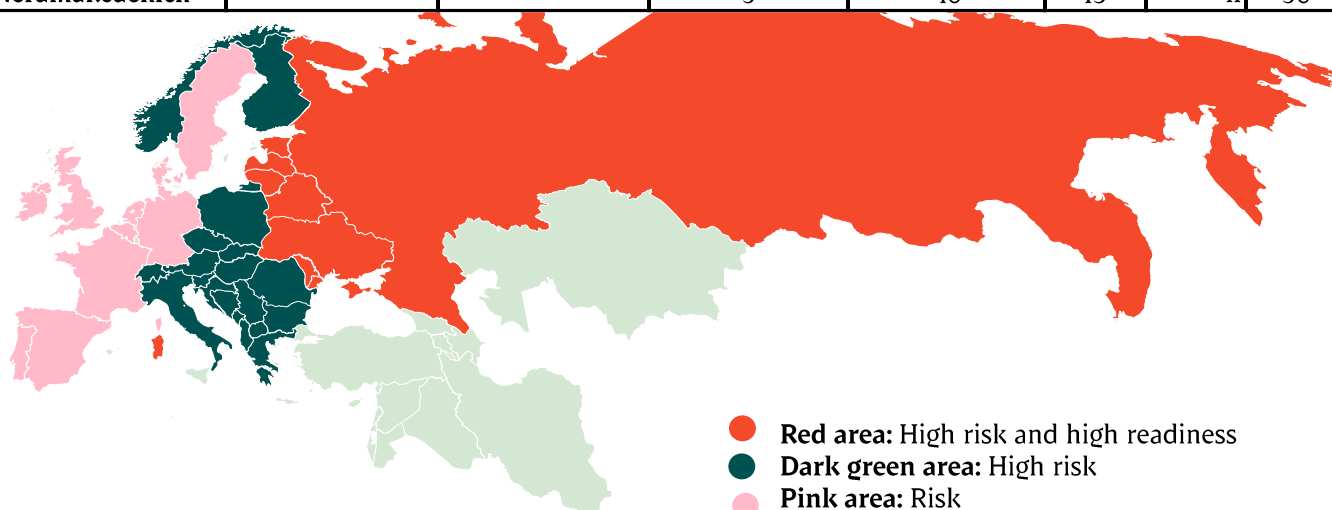

Week		
27	57.656	
28	54.305	
29	54.413	39997
30	53.827	42.192
31	55.107	39.192
32	51.698	40.034
33	56.257	39.660
34	56.773	39.096
35	57.174	38.859
36	57.174	35.620
37	55.645	37.145
38	55.782	37.378
39		38.164
40	49.061	32.749
41	57.674	41.020
42	60.918	37.240
43	60.261	39.895
44	50.052	33.918
45	60.734	41.021
46		38.912
47		39.347
48		38.856
49		38.879
50		40.133
51		40.248
52		26.124
53		
<b>Average (week)</b>		
<b>Total (year)</b>		
<b>Change (week)</b>		

## African swine fever

The EU Commission's reporting system for African swine fever for EU countries and Ukraine has been updated until 24<sup>th</sup> of July.

Country	Period		Year to date		2023		2022	
	Okt. 31st - Nov. 6th 2024		Jan.1st - Nov. 6th 2024		Piġs	Wild boars	Piġs	W bo
Estonia		1		21	2	53		
Latvia		8	7	719	8	730	6	9
Lithuania		6	8	471	3	439	16	3
Poland		38	44	1.612	30	2.744	14	2
Italy (Sardinia)	1	2	31	1.151	17	1.047	4	2
Ukraine	2		66	12	37	9	7	
Czech Republic				27		56		
Romania	4	3	178	129	740	292	329	4
Hungary		16		324		407		5
Bulgaria		7	1	232	3	322	2	3
Slovakia			1	126		546	5	5
Serbia	5		282	88	991	213	107	1
Moldova			11	6	19			
Montenegro				1		6	14	
Bosnia-Hercegovina	1		33	36	1.508	22		
Croatia			6	38	1.124	11		
Nordmakedonien			3	40	15	41	30	