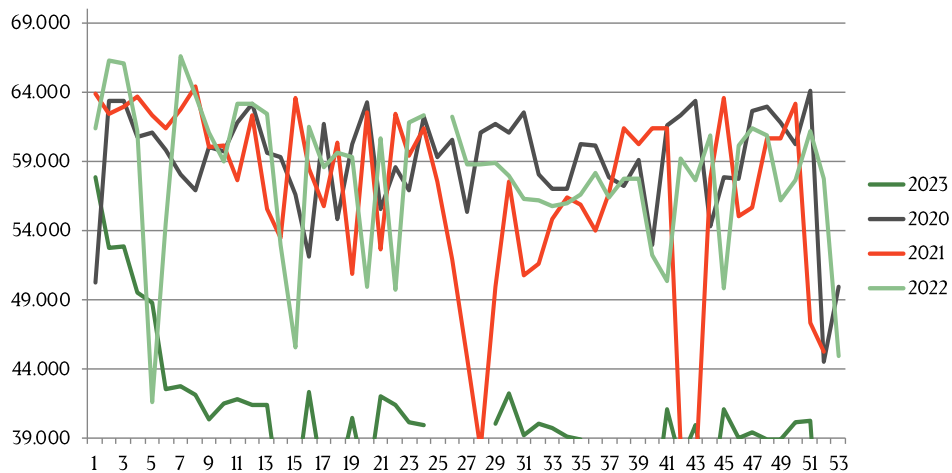

Weekly slaughtering's Danish Crown Essen

Week	2024	2023
1	33.508	57.867
2	39.696	52709
3	39.963	52844
4	40.949	49.518
5	40.523	48762
6	51.122	42.464
7	51.181	42.706
8	51.721	42106
9	51.663	40341
10	50.959	41433
11	52.025	41.726
12	52.015	41.316
13	44.149	41381
14	43.431	34205
15	53.283	35043
16	54.081	42248
17	56.088	35631
18	47.023	35.664
19	47.125	40.401
20	58.496	35.179
21	44.650	41.975
22	56.827	41.390
23	56.158	40.132
24	56.648	39.901
25	54.839	
26	54.503	

Week		
27	57.656	
28	54.305	
29	54.413	39997
30	53.827	42.192
31	55.107	39.192
32	51.698	40.034
33	56.257	39.660
34	56.773	39.096
35	57.174	38.859
36	57.174	35.620
37	55.645	37.145
38	55.782	37.378
39		38.164
40	49.061	32.749
41	57.674	41.020
42	60.918	37.240
43	60.261	39.895
44	50.052	33.918
45	60.734	41.021
46		38.912
47		39.347
48		38.856
49		38.879
50		40.133
51		40.248
52		26.124
53		
Average (week)		
Total (year)		
Change (week)		

Best regards,
Danish Crown