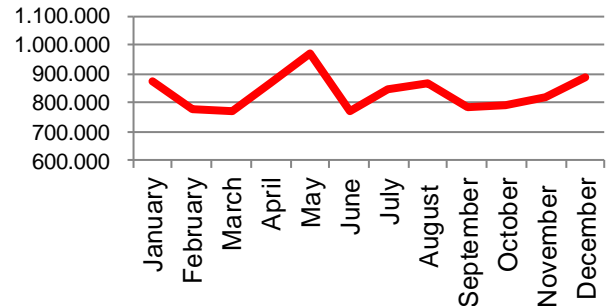

Export of live pigs (piglets and slaughter pigs)

2013	Piglets	Slaughter pigs	Total
January	839.326	34.441	873.767
February	742.740	34.587	777.327
March	739.713	31.589	771.302
April	826.781	43.370	870.151
May	932.584	41.265	973.849
June	735.081	34.073	769.154
July	809.992	35.134	845.126
August	840.720	29.182	869.902
September	741.928	42.670	784.598
October	761.399	30.768	792.167
November	784.945	35.289	820.234
December	856.177	30.324	886.501
Total	9.611.386	422.692	10.034.078

Total - 2012

2014	Piglets	Slaughter pigs	Total
January	879.272	40.370	919.642
February	839.091	29.707	868.798
March	859.317	33.347	892.664
April	849.646	35.314	884.960
May	1.042.982	39.777	1.082.759
June	862.440	33.065	895.505
July	886.856	34.849	921.705
August	935.636	28.867	964.503
September	932.699	27.132	959.831
October	1.010.323	38.487	1.048.810
November	803.924	35.285	839.209
December	977.146	24.598	1.001.744
Total	10.879.332	400.798	11.280.130