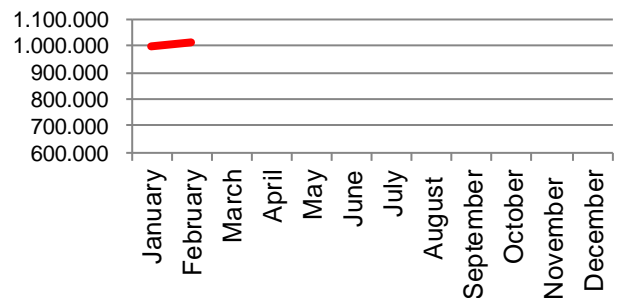

Total - 2014

Best regards
Danish Crown