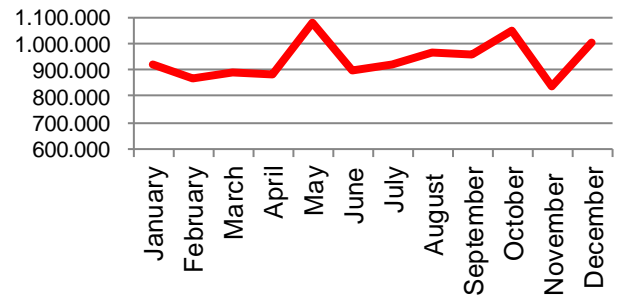

Week	2015	2014	2013
27		84,64	82,10
28		84,03	82,19
29		83,69	82,10
30		83,43	81,97
31		83,22	82,03
32		83,33	81,84
33		83,57	81,90
34		83,97	81,85
35		84,18	82,06
36		84,41	82,30
37		84,45	82,23
38		84,65	82,32
39		84,37	82,32
40		84,03	82,36
41		83,78	82,42
42		84,10	82,57
43		83,85	82,40
44		83,74	82,44
45		83,84	82,17
46		83,54	82,04
47		83,54	81,65
48		82,85	81,41
49		82,86	80,83
50		82,22	80,35
51		81,97	80,16
52		83,59	81,46
Average (week)	85,82	84,37	82,59
Change (week)	1,72%	2,16%	0,95%

Best regards
Danish Crown

Export of live pigs (piglets and slaughter pigs)

2013	Piglets	Slaughter pigs	Total
January	839.326	34.441	873.767
February	742.740	34.587	777.327
March	739.713	31.589	771.302
April	826.781	43.370	870.151
May	932.584	41.265	973.849
June	735.081	34.073	769.154
July	809.992	35.134	845.126
August	840.720	29.182	869.902
September	741.928	42.670	784.598
October	761.399	30.768	792.167
November	784.945	35.289	820.234
December	856.177	30.324	886.501
Total	9.611.386	422.692	10.034.078

Total - 2012

2014	Piglets	Slaughter pigs	Total
January	879.272	40.370	919.642
February	839.091	29.707	868.798
March	859.317	33.347	892.664
April	849.646	35.314	884.960
May	1.042.982	39.777	1.082.759
June	862.440	33.065	895.505
July	886.856	34.849	921.705
August	935.636	28.867	964.503
September	932.699	27.132	959.831
October	1.010.323	38.487	1.048.810
November	803.924	35.285	839.209
December	977.146	24.598	1.001.744
Total	10.879.332	400.798	11.280.130

Total - 2013

2015	Piglets	Slaughter pigs	Total
January	962.172	32.252	994.424
February	976.858	36.996	1.013.854
March			
April			
May			
June			
July			
August			
September			
October			
November			
December			
Total	1.939.030	69.248	2.008.278