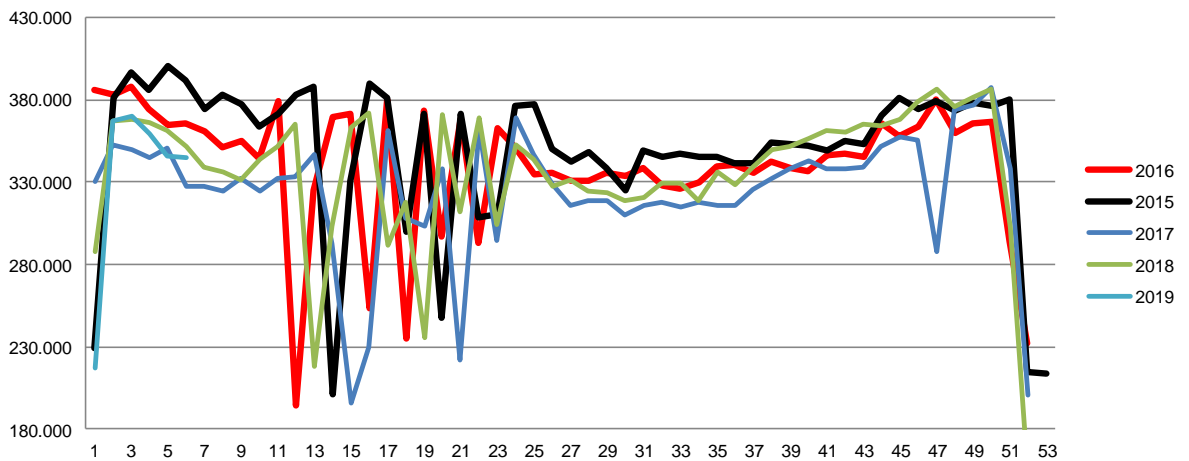

Week	2019	2018
27		86,43
28		86,02
29		86,03
30		85,80
31		85,54
32		85,64
33		85,41
34		85,56
35		85,57
36		85,78
37		86,06
38		86,26
39		86,11
40		86,12
41		85,91
42		85,82
43		85,62
44		85,08
45		84,69
46		83,94
47		83,25
48		82,53
49		81,95
50		81,31
51		80,86
52		84,41
53		
Average (week)	86,18	86,29

Best regards
Danish Crown

Total killings Denmark (98 % of all slaughtering's)

Week	2019	2018
1	217.081	287.789
2	367.355	367.703
3	369.764	368.047
4	359.584	366.312
5	346.402	361.495
6	344.954	352.145
7		339.607
8		336.613
9		331.154
10		343.691
11		351.578
12		365.200
13		218.444
14		303.033
15		363.829
16		371.945
17		291.607
18		317.876
19		235.481
20		371.516
21		311.691
22		369.643
23		304.448
24		352.632
25		343.770
26		327.658

Week	2019	2018
27		331.814
28		325.072
29		324.018
30		318.614
31		321.250
32		329.917
33		329.555
34		318.566
35		336.158
36		328.251
37		338.962
38		349.571
39		352.234
40		356.258
41		361.609
42		360.885
43		364.912
44		364.067
45		368.260
46		378.509
47		386.643
48		376.153
49		381.869
50		386.215
51		302.451
52		151.352
53		
Average (week)	334.190	336.501
Total (year)	2.005.140	17.498.072

Best regards
Danish Crown

Weekly slaughtering's Danish Crown Essen

Week	2019	2018
1	40.367	56.737
2	63.329	62.716
3	63.408	63.596
4	61.468	62.579
5	60.896	60.584
6	59.523	59.507
7	60.227	62.597
8		63.178
9		62.731
10		62.555
11		63.673
12		63.832
13		57.666
14		56.402
15		60.480
16		63.566
17		63.393
18		57.370
19		57.111
20		63.484
21		57.400
22		63.529
23		61.383
24		59.021
25		60.077
26		58.620