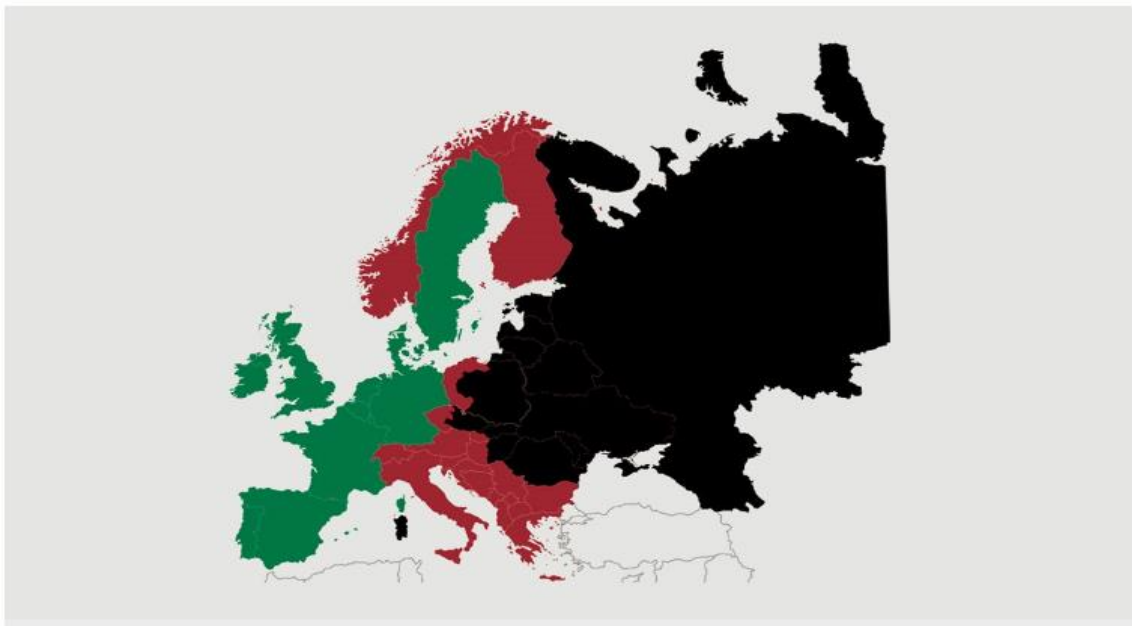

Best regards
Danish Crown

African swine fever

The EU Commission's reporting system for African swine fever for EU countries and Ukraine has been updated until 10th of February

Country	Period		Year to date	
	January 28th - February 10th		January 1 st – February 10th	
	Pigs	Wild boars	Pigs	Wild boars
Estonia		7		31
Latvia		32		102
Lithuania		23		90
Poland	1	111	1	334
Italy		2		12
Ukraine	5		6	2
Czech Republic				
Romania	22	31	44	75
Hungary		30		125
Bulgaria				
Belgium		38		105
Total	28	274	51	876

Black area: High risk and high readiness

Red area: High risk

Green area: Risk

Best regards
Danish Crown

African swine fever outbreaks in China

Outbreaks	Cities/Regions
1st outbreak	Shenyang
2nd outbreak	Zhengzhou
3rd outbreak	Lianyungang
4th outbreak	Wenzhou
5th outbreak	WuhuCity
6th outbreak	Xuancheng
7th outbreak	xuancheng
8th outbreak	Wuxi
9th outbreak	Chuzhou
10th outbreak	Jiamusi
11th outbreak	Wuhu City
12th outbreak	Xuancheng
13th outbreak	Jiamusi
14th outbreak	Tongling
15th outbreak	Jilin
16th outbreak	Xilin Gol
17th outbreak	Gongzhuling
18th outbreak	Hohhot
19th outbreak	Songyuan
20th outbreak	Yingkou
21th outbreak	Zhaotong
22th outbreak	Luotian