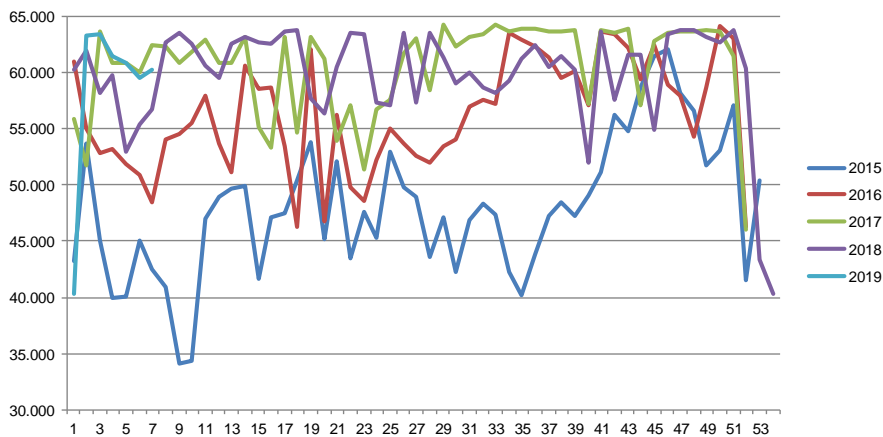

Best regards
Danish Crown

Total killings Denmark (98 % of all slaughtering's)

Week	2019	2018
1	217.081	287.789
2	367.355	367.703
3	369.764	368.047
4	359.584	366.312
5	346.402	361.495
6	344.954	352.145
7		339.607
8		336.613
9		331.154
10		343.691
11		351.578
12		365.200
13		218.444
14		303.033
15		363.829
16		371.945
17		291.607
18		317.876
19		235.481
20		371.516
21		311.691
22		369.643
23		304.448
24		352.632
25		343.770
26		327.658

Week	2019	2018
27		331.814
28		325.072
29		324.018
30		318.614
31		321.250
32		329.917
33		329.555
34		318.566
35		336.158
36		328.251
37		338.962
38		349.571
39		352.234
40		356.258
41		361.609
42		360.885
43		364.912
44		364.067
45		368.260
46		378.509
47		386.643
48		376.153
49		381.869
50		386.215
51		302.451
52		151.352
53		
Average (week)	334.190	336.501
Total (year)	2.005.140	17.498.072

Best regards
Danish Crown

Weekly slaughtering's Danish Crown Essen

Week	2019	2018
1	40.367	56.737
2	63.329	62.716
3	63.408	63.596
4	61.468	62.579
5	60.896	60.584
6	59.523	59.507
7	60.227	62.597
8		63.178
9		62.731
10		62.555
11		63.673
12		63.832
13		57.666
14		56.402
15		60.480
16		63.566
17		63.393
18		57.370
19		57.111
20		63.484
21		57.400
22		63.529
23		61.383
24		59.021
25		60.077
26		58.620

Week	2019	2018
27		60.288
28		61.979
29		58.152
30		59.792
31		52.909
32		55.428
33		58.217
34		59.343
35		61.192
36		62.419
37		60.560
38		61.439
39		60.210
40		51.964
41		63.697
42		57.580
43		61.566
44		54.946
45		63.462
46		63.786
47		63.817
48		63.222
49		62.646
50		63.754
51		60.394
52		43.394
53		
Average (week)	58.460	60.191
Total (year)	409.218	3.129.943
Change (week)	-2,88%	-0,76%