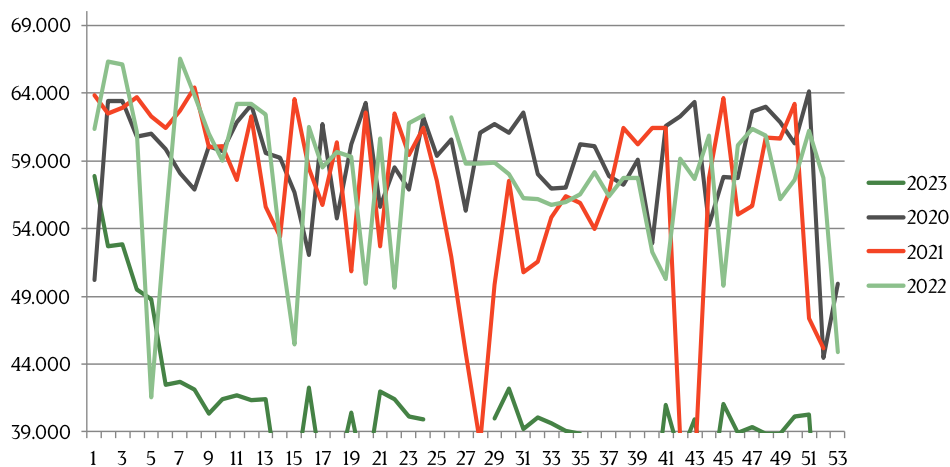

Weekly slaughtering's Danish Crown Essen

Week	2024	2023
1	33.508	57.867
2	39.696	52709
3	39.963	52844
4	40.949	49.518
5		48762
6		42.464
7		42.706
8		42106
9		40341
10		41433
11		41.726
12		41.316
13		41381
14		34205
15		35043
16		42248
17		35631
18		35.664
19		40.401
20		35.179
21		41.975
22		41.390
23		40.132
24		39.901
25		
26		

Week		
27		
28		
29		39997
30		42.192
31		39.192
32		40.034
33		39.660
34		39.096
35		38.859
36		35.620
37		37.145
38		37.378
39		38.164
40		32.749
41		41.020
42		37.240
43		39.895
44		33.918
45		41.021
46		38.912
47		39.347
48		38.856
49		38.879
50		40.133
51		40248
52		26.124
53		
Average (week)		
Total (year)		
Change (week)		

Best regards,
Danish Crown