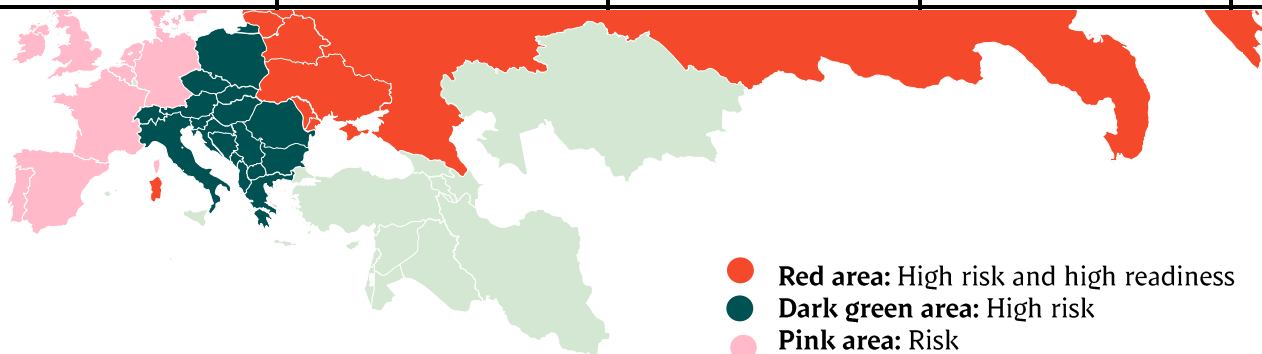

African swine fever

Period		Year to date		20
January 15th - January 19 2023		January 1st - January 19th 2023		
Pis	Wild boars	Pis	Wild boars	Pis
	1		2	2
	17		42	8
	10		43	3
	44		113	30
	32		86	17
		1		37
			1	
2	10	5	26	740
	15		41	
	70		150	3
	1		10	
		3	2	991
				19
2	6	2	6	1.508
			3	1.124
			11	15
				9

Best regards,
Danish Crown