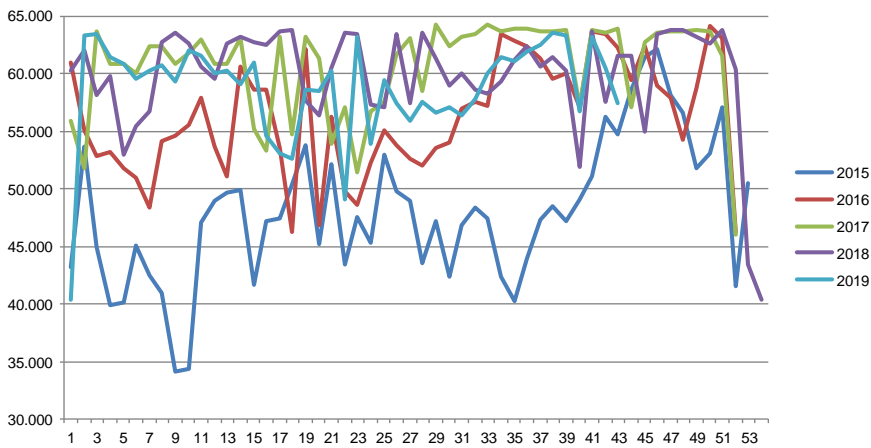

Weekly slaughtering's Danish Crown Essen

Week	2019	2018
1	40.367	56.737
2	63.329	62.716
3	63.408	63.596
4	61.468	62.579
5	60.896	60.584
6	59.523	59.507
7	60.227	62.597
8	60.695	63.178
9	59.326	62.731
10	62.005	62.555
11	61.619	63.673
12	60.030	63.832
13	60.311	57.666
14	59.040	56.402
15	61.006	60.480
16	54.587	63.566
17	53.110	63.393
18	52.555	57.370
19	58.603	57.111
20	58.518	63.484
21	60.282	57.400
22	49.073	63.529
23	63.195	61.383
24	53.936	59.021
25	59.462	60.077
26	57.454	58.620

Week	2019	2018
27	55.853	60.288
28	57.615	61.979
29	56.638	58.152
30	57.069	59.792
31	56.393	52.909
32	57.813	55.428
33	60.073	58.217
34	61.488	59.343
35	61.071	61.192
36	61.898	62.419
37	62.502	60.560
38	63.527	61.439
39	63.325	60.210
40	56.780	51.964
41	63.150	63.697
42	60.543	57.580
43	57.436	61.566
44		54.946
45		63.462
46		63.786
47		63.817
48		63.222
49		62.646
50		63.754
51		60.394
52		43.394
53		
Average (week)	58.772	60.191
Total (year)	2.527.199	3.129.943
Change (week)	-2,36%	-0,76%

Best regards
Danish Crown