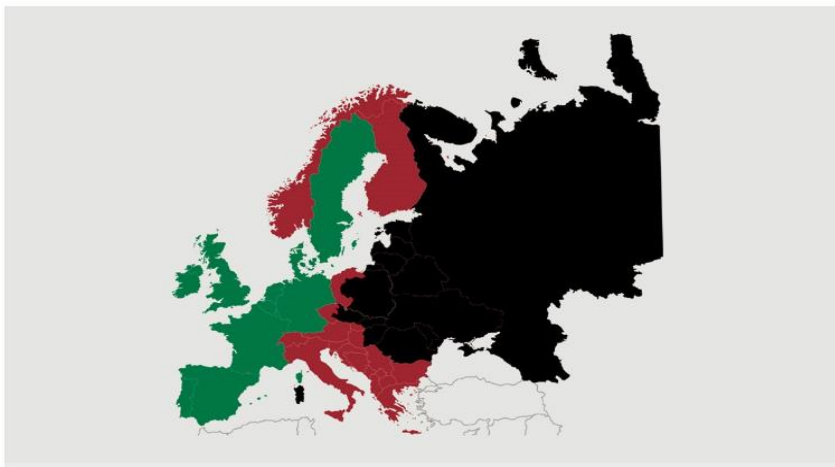

Best regards
Danish Crown

Weekly slaughtering's Danish Crown Essen

Week	2019	2018
1	40.367	56.737
2	63.329	62.716
3	63.408	63.596
4	61.468	62.579
5	60.896	60.584
6	59.523	59.507
7	60.227	62.597
8	60.695	63.178
9	59.326	62.731
10	62.005	62.555
11	61.619	63.673
12	60.030	63.832
13	60.311	57.666
14	59.040	56.402
15	61.006	60.480
16	54.587	63.566
17	53.110	63.393
18	52.555	57.370
19	58.603	57.111
20	58.518	63.484
21	60.282	57.400
22	49.073	63.529
23	63.195	61.383
24	53.936	59.021
25	59.462	60.077
26	57.454	58.620

Best regards
Danish Crown

African swine fever

The EU Commission's reporting system for African swine fever for EU countries and Ukraine has been updated until 20th of October.

Country	Period October 13 th - October 20 th		Year to date January 1 st – October 20 th		2018	
	Pigs	Wild boars	Pigs	Wild boars	Pigs	Wild boars
Estonia		1		71		230
Latvia		11	1	266	10	685
Lithuania		8	19	389	51	1.443
Poland		25	48	1.818	109	2.438
Italy			1	26	10	64
Ukraine	1		38	10	105	41
Czech Republic						28
Romania	14	6	1.516	520	1.163	170
Hungary		23		1.191		138
Bulgaria	1	9	40	77	1	5
Slovakia		1	11	14		
Serbia			18			
Belgium				479		161
Total	16	84	1.692	4.861	1.449	5.403

Black area: High risk and high readiness

Red area: High risk

Green area: Risk

Best regards
Danish Crown

African swine fever outbreaks in China

Cities/Regions		
Shenyang	Harbin	Great Khinogan Mountains
Zhengzhou	Yunnan	Yulin
Lianyungang	Jinshan	Guigang
Wenzhou	Jiangxi	Chongqing
Xuancheng	Shaanxi	Bome
Wuxi	Heilongjiang	Bayi
Chuzhou	Tongzhou	Gongbo'gyamda
Jiamusi	Linfen	Urumqi
Tongling	Daitongzhuangcun	Hubei
Xilin Gol	Qianshanzhen	Shizhu
Wuhu City	Huxian	Chengmai
Jilin	Dongjiang Avenue	
Songyuan	Yongning	
Gongzhuling	Siyang	
Horqin	Jiangsu	
Hohhot	Suihua	
Yingkou	Guizhou	
Zhaotong	Sanming	
Luotian	Zhuhai	
Baojing	Jinan	
Qingyang	Jinzhou	
Wuxue	Panjin	
Sichuan	Xushui	