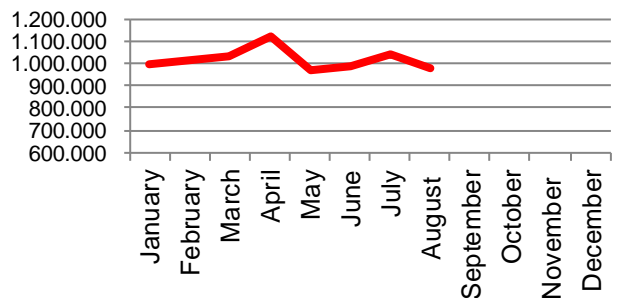

Total - 2015

Best regards
Danish Crown