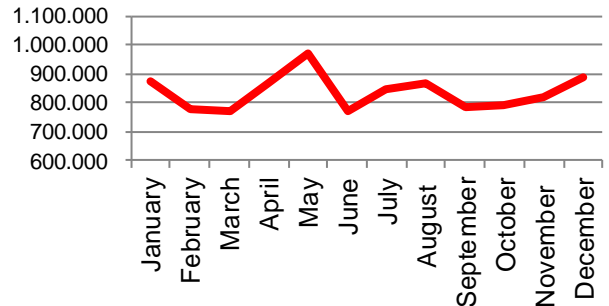

Export of live pigs (piglets and slaughter pigs)

2013	Piglets	Slaughter pigs	Total
January	839.326	34.441	873.767
February	742.740	34.587	777.327
March	739.713	31.589	771.302
April	826.781	43.370	870.151
May	932.584	41.265	973.849
June	735.081	34.073	769.154
July	809.992	35.134	845.126
August	840.720	29.182	869.902
September	741.928	42.670	784.598
October	761.399	30.768	792.167
November	784.945	35.289	820.234
December	856.177	30.324	886.501
Total	9.611.386	422.692	10.034.078

Total - 2013

2014	Piglets	Slaughter pigs	Total
January	879.272	40.370	919.642
February	839.091	29.707	868.798
March	859.317	33.347	892.664
April	849.646	35.314	884.960
May	1.042.982	39.777	1.082.759
June	862.440	33.065	895.505
July	886.856	34.849	921.705
August	935.636	28.867	964.503
September	932.699	27.132	959.831
October	1.010.323	38.487	1.048.810
November	803.924	35.285	839.209
December	977.146	24.598	1.001.744
Total	10.879.332	400.798	11.280.130