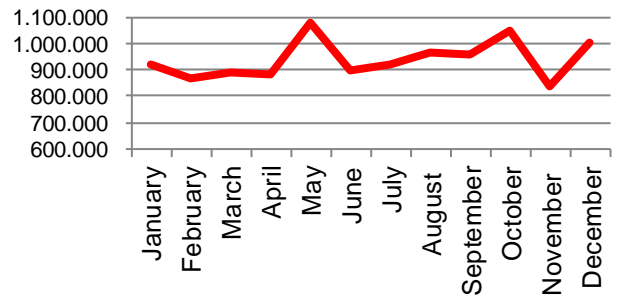

## Export of live pigs (piglets and slaughter pigs)

2013	Piglets	Slaughter pigs	Total
January	839.326	34.441	873.767
February	742.740	34.587	777.327
March	739.713	31.589	771.302
April	826.781	43.370	870.151
May	932.584	41.265	973.849
June	735.081	34.073	769.154
July	809.992	35.134	845.126
August	840.720	29.182	869.902
September	741.928	42.670	784.598
October	761.399	30.768	792.167
November	784.945	35.289	820.234
December	856.177	30.324	886.501
<b>Total</b>	<b>9.611.386</b>	<b>422.692</b>	<b>10.034.078</b>

### Total - 2013

2014	Piglets	Slaughter pigs	Total
January	879.272	40.370	919.642
February	839.091	29.707	868.798
March	859.317	33.347	892.664
April	849.646	35.314	884.960
May	1.042.982	39.777	1.082.759
June	862.440	33.065	895.505
July	886.856	34.849	921.705
August	935.636	28.867	964.503
September	932.699	27.132	959.831
October	1.010.323	38.487	1.048.810
November	803.924	35.285	839.209
December	977.146	24.598	1.001.744
<b>Total</b>	<b>10.879.332</b>	<b>400.798</b>	<b>11.280.130</b>

### Total - 2014

2015	Piglets	Slaughter pigs	Total
January	962.172	32.252	994.424
February	976.858	36.996	1.013.854
March	996.913	34.920	1.031.833
April	1.090.112	29.954	1.120.066
May	947.452	22.402	969.854
June	954.462	31.475	985.937
July	1.019.331	24.209	1.043.540
August	955.796	26.483	982.279
September			
October			
November			
December			
<b>Total</b>	<b>7.903.096</b>	<b>238.691</b>	<b>8.141.787</b>