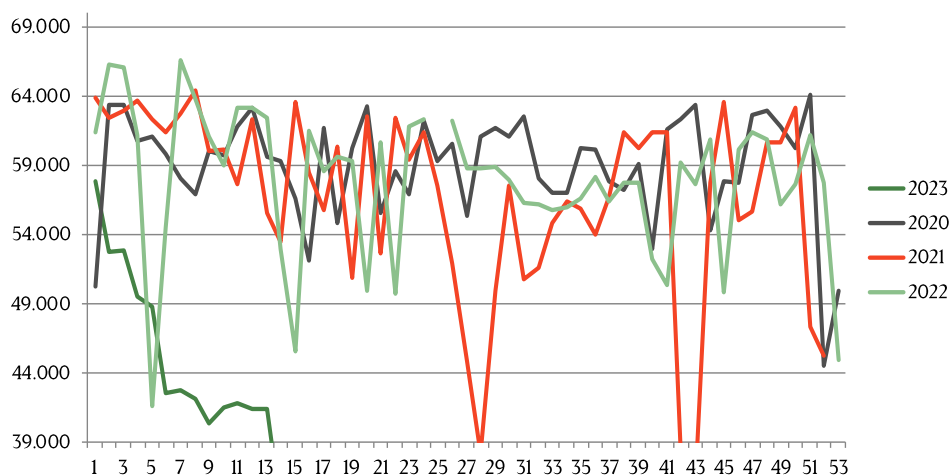

Weekly slaughtering's Danish Crown Essen

Week	2023	2022
1	57.867	61.376
2	52709	66.279
3	52844	66.098
4	49.518	61.128
5	48762	41543
6	42.464	54.500
7	42.706	66.544
8	42106	63.797
9	40341	61.020
10	41433	59.030
11	41.726	63.200
12	41.316	63.180
13	41381	62.414
14	34205	52.963
15	35043	45.486
16		61.518
17		58.538
18		59.614
19		59.301
20		49.923
21		60.634
22		49.660
23		61.778
24		62.361
25		
26		62.168

Week		
27		58.795
28		58.856
29		57.990
30		56.234
31		56.165
32		55.716
33		55.985
34		56.548
35		58.154
36		56.373
37		57.704
38		57.691
39		52.245
40		50.297
41		59.149
42		57.650
43		60.840
44		49.755
45		60.156
46		61.330
47		60.860
48		56.192
49		57.575
50		61.188
51		57.719
52		44.890
53		
Average (week)		
Total (year)		
Change (week)		

Best regards,
Danish Crown