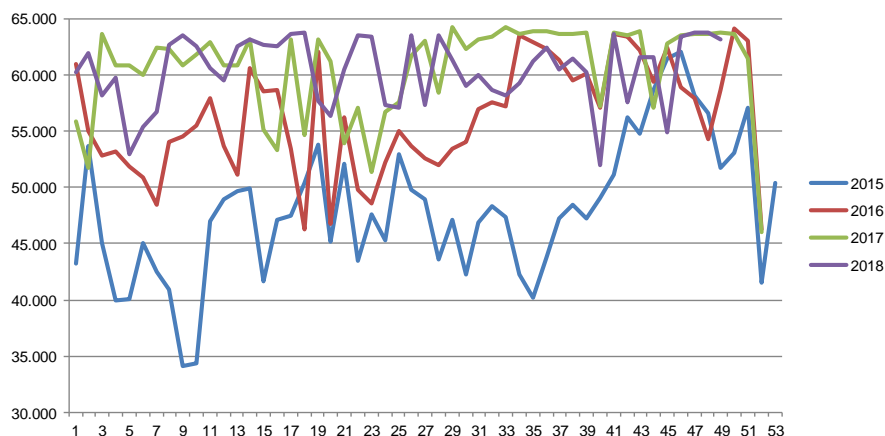

Weekly slaughtering's Danish Crown Essen

Week	2018	2017	2016
1	56.737	55.941	61.008
2	62.716	51.750	55.082
3	63.596	63.697	52.807
4	62.579	60.900	53.237
5	60.584	60.849	51.815
6	59.507	60.034	50.912
7	62.597	62.439	48.411
8	63.178	62.356	54.099
9	62.731	60.854	54.564
10	62.555	61.852	55.520
11	63.673	62.925	57.931
12	63.832	60.855	53.690
13	57.666	60.885	51.129
14	56.402	63.124	60.589
15	60.480	55.147	58.608
16	63.566	53.305	58.646
17	63.393	63.211	53.508
18	57.370	54.697	46.260
19	57.111	63.208	62.129
20	63.484	61.278	46.814
21	57.400	53.958	56.222
22	63.529	57.051	49.798
23	61.383	51.432	48.579
24	59.021	56.730	52.277
25	60.077	57.586	55.088
26	58.620	61.698	53.747

Week	2018	2017	2016
27	60.288	63.096	52.567
28	61.979	58.468	51.977
29	58.152	64.235	53.498
30	59.792	62.340	54.009
31	52.909	63.228	57.008
32	55.428	63.406	57.569
33	58.217	64.249	57.230
34	59.343	63.679	63.500
35	61.192	63.894	62.909
36	62.419	63.887	62.374
37	60.560	63.630	61.328
38	61.439	63.653	59.540
39	60.210	63.847	60.082
40	51.964	57.194	57.049
41	63.697	63.846	63.693
42	57.580	63.544	63.445
43	61.566	63.895	62.265
44	54.946	57.086	59.466
45	63.462	62.761	62.394
46	63.786	63.598	58.916
47	63.817	63.642	57.902
48	63.222	63.704	54.257
49		63.813	58.725
50		63.709	64.147
51		61.524	63.091
52		46.076	46.280
53			
Average (week)	60.412	60.649	56.302
Total (year)	2.899.755	3.153.766	2.927.691
Change (week)	-0,39%	7,72%	17,23%

Best regards
Danish Crown