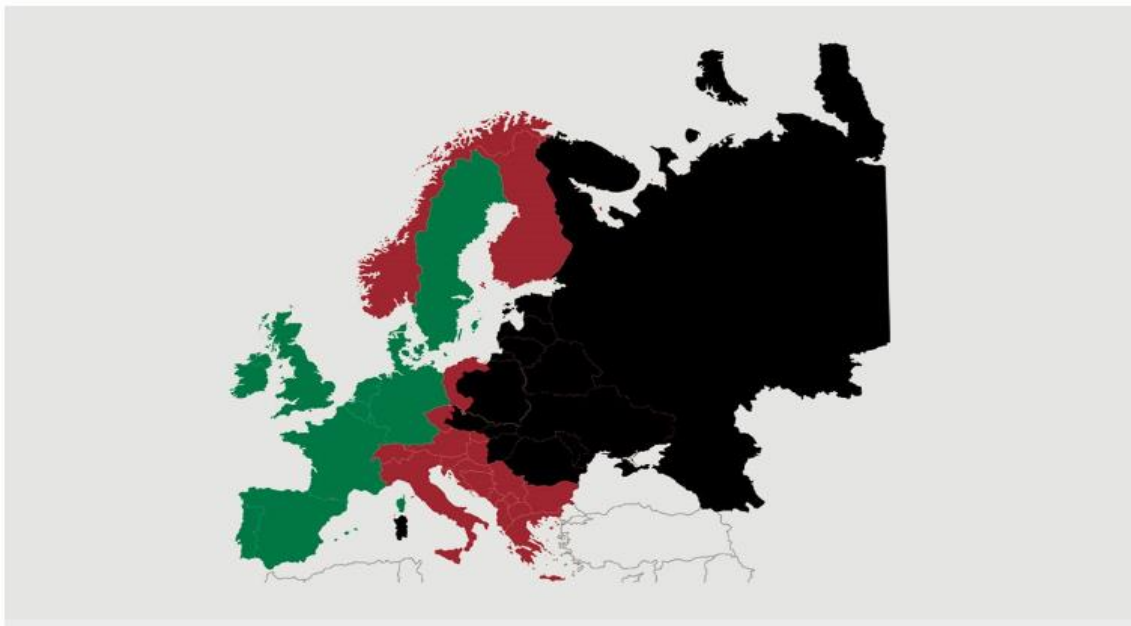

Best regards
Danish Crown

African swine fever

The EU Commission's reporting system for African swine fever for EU countries and Ukraine has been updated until 25th of November

Country	Period		Year to date	
	November 18 th - November 25 th		January 1 st – November 25 th	
	Pigs	Wild boars	Pigs	Wild boars
Estonia		3		214
Latvia		5	10	616
Lithuania		11	51	1.336
Poland		46	109	2.184
Italy			10	45
Ukraine		1	98	37
Czech Republic				28
Romania	16	7	1.125	121
Hungary		8		62
Bulgaria			1	4
Belgium		8		101
Total	16	89	1.404	4.748

Black area: High risk and high readiness

Red area: High risk

Green area: Risk

Best regards
Danish Crown

African swine fever outbreaks in China

Outbreaks	Cities/Regions	Outbreaks	Cities/Regions
1st outbreak	Shenyang	16th outbreak	Xilin Gol
2nd outbreak	Zhengzhou	17th outbreak	Gongzhuling
3rd outbreak	Lianyungang	18th outbreak	Hohhot
4th outbreak	Wenzhou	19th outbreak	Songyuan
5th outbreak	WuhuCity	20th outbreak	Yingkou
6th outbreak	Xuancheng	21th outbreak	Zhaotong
7th outbreak	xuancheng	22th outbreak	Luotian
8th outbreak	Wuxi	23th outbreak	Baojing
9th outbreak	Chuzhou	24th outbreak	Qingyang
10th outbreak	Jiamusi	25th outbreak	Wuxue
11th outbreak	Wuhu City	26th outbreak	Sichuan
12th outbreak	Xuancheng	27th outbreak	Harbin
13th outbreak	Jiamusi	28th outbreak	Yunnan
14th outbreak	Tongling	29th outbreak	Jinshan
15th outbreak	Jilin	30th outbreak	Jiangxi