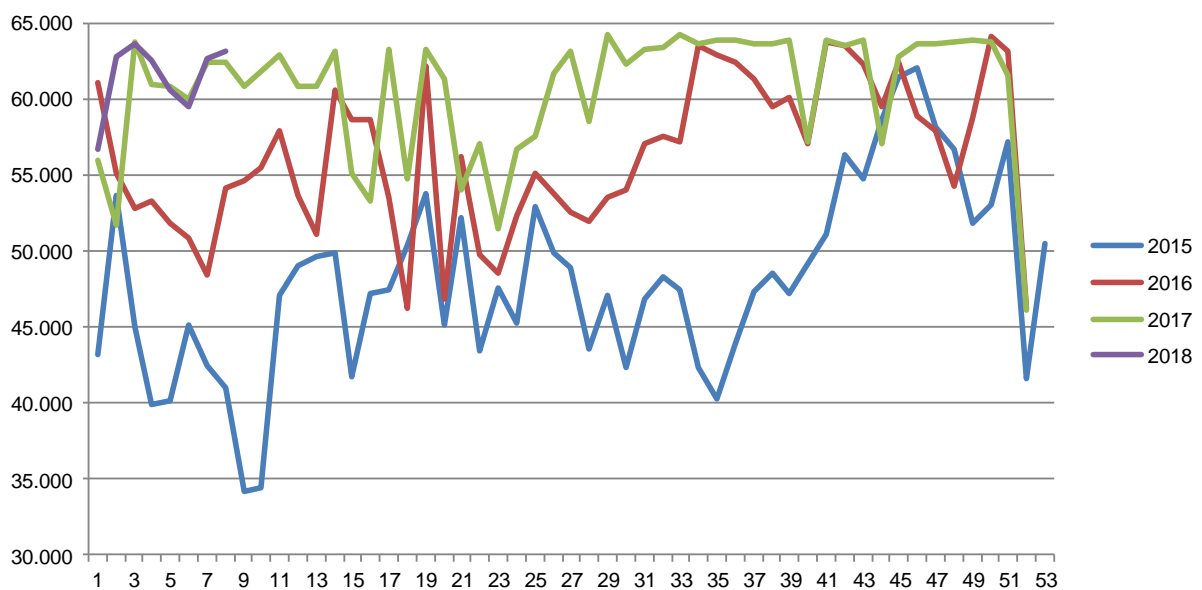

Weekly slaughtering's Danish Crown Essen

Week	2018	2017	2016
1	56.737	55.941	61.008
2	62.716	51.750	55.082
3	63.596	63.697	52.807
4	62.579	60.900	53.237
5	60.584	60.849	51.815
6	59.507	60.034	50.912
7	62.597	62.439	48.411
8	63.178	62.356	54.099
9		60.854	54.564
10		61.852	55.520
11		62.925	57.931
12		60.855	53.690
13		60.885	51.129
14		63.124	60.589
15		55.147	58.608
16		53.305	58.646
17		63.211	53.508
18		54.697	46.260
19		63.208	62.129
20		61.278	46.814
21		53.958	56.222
22		57.051	49.798
23		51.432	48.579
24		56.730	52.277
25		57.586	55.088
26		61.698	53.747

Week	2018	2017	2016
27		63.096	52.567
28		58.468	51.977
29		64.235	53.498
30		62.340	54.009
31		63.228	57.008
32		63.406	57.569
33		64.249	57.230
34		63.679	63.500
35		63.894	62.909
36		63.887	62.374
37		63.630	61.328
38		63.653	59.540
39		63.847	60.082
40		57.194	57.049
41		63.846	63.693
42		63.544	63.445
43		63.895	62.265
44		57.086	59.466
45		62.761	62.394
46		63.598	58.916
47		63.642	57.902
48		63.704	54.257
49		63.813	58.725
50		63.709	64.147
51		61.524	63.091
52		46.076	46.280
53			
Average (week)	61.437	60.649	56.302
Total (year)	491.494	3.153.766	2.927.691
Change (week)	1,30%	7,72%	17,23%

Best regards
Danish Crown