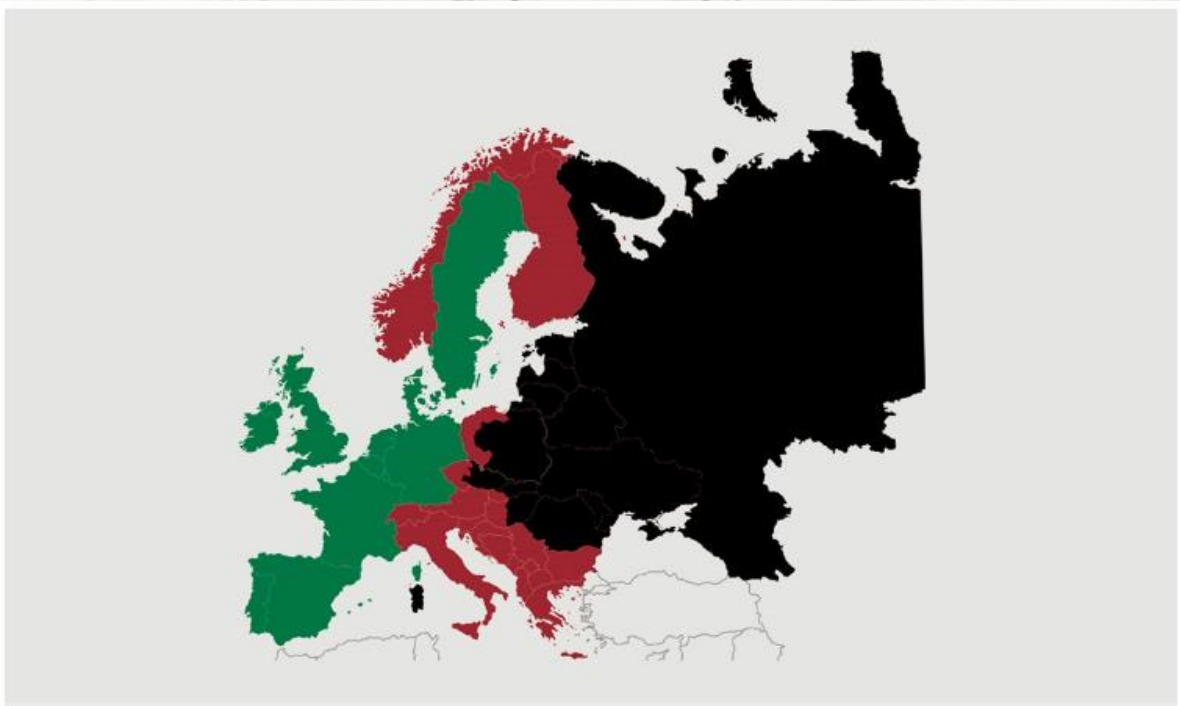

Best regards
Danish Crown

Weekly slaughtering's Danish Crown Essen

Week	2018	2017	2016
1	56.737	55.941	61.008
2	62.716	51.750	55.082
3	63.596	63.697	52.807
4	62.579	60.900	53.237
5	60.584	60.849	51.815
6	59.507	60.034	50.912
7	62.597	62.439	48.411
8	63.178	62.356	54.099
9		60.854	54.564
10		61.852	55.520
11		62.925	57.931
12		60.855	53.690
13		60.885	51.129
14		63.124	60.589
15		55.147	58.608
16		53.305	58.646
17		63.211	53.508
18		54.697	46.260
19		63.208	62.129
20		61.278	46.814
21		53.958	56.222
22		57.051	49.798
23		51.432	48.579
24		56.730	52.277
25		57.586	55.088
26		61.698	53.747

Week	2018	2017	2016
27		63.096	52.567
28		58.468	51.977
29		64.235	53.498
30		62.340	54.009
31		63.228	57.008
32		63.406	57.569
33		64.249	57.230
34		63.679	63.500
35		63.894	62.909
36		63.887	62.374
37		63.630	61.328
38		63.653	59.540
39		63.847	60.082
40		57.194	57.049
41		63.846	63.693
42		63.544	63.445
43		63.895	62.265
44		57.086	59.466
45		62.761	62.394
46		63.598	58.916
47		63.642	57.902
48		63.704	54.257
49		63.813	58.725
50		63.709	64.147
51		61.524	63.091
52		46.076	46.280
53			
Average (week)	61.437	60.649	56.302
Total (year)	491.494	3.153.766	2.927.691
Change (week)	1,30%	7,72%	17,23%

Best regards
Danish Crown

African swine fever

The EU Commission's reporting system for African swine fever for EU countries and Ukraine has been updated until 18th of February.

Country	Period		Year to date	
	February 11th – February 18th	February 11th – February 18th	January 1st – February 18th	January 1st – February 18th
	Pigs	Wild boars	Pigs	Wild boars
Estonia		16		96
Latvia		19		202
Lithuania		67		352
Poland		57	3	499
Italy			1	24
Ukraine	4	3	14	21
Czech republic				17
Romania			2	

Black area: High risk and high readiness

Red area: High risk

Green area: Risk

Best regards
Danish Crown