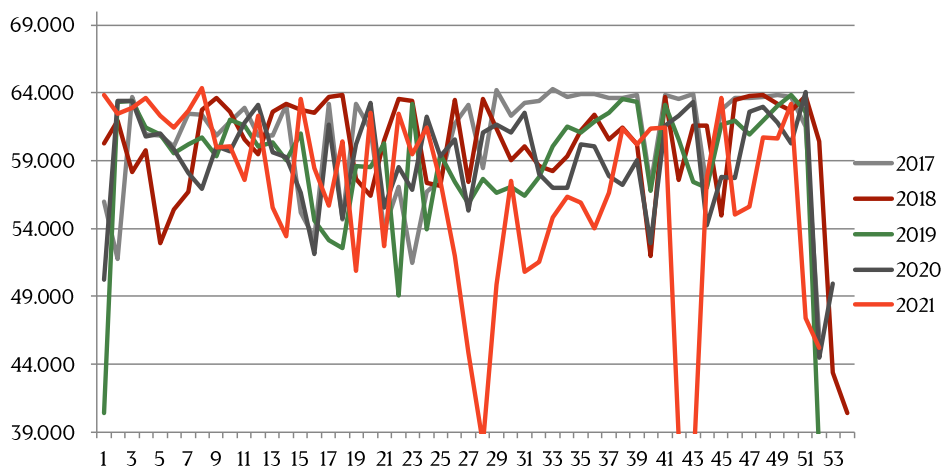

Weekly slaughtering's Danish Crown Essen

Week	2021	2020
1	63856	50.209
2	62474	63.378
3	62901	63.402
4	63648	60.747
5	62280	61.019
6	61.404	59.845
7	62.697	58.095
8	64.376	56.897
9	60.006	60.033
10	60.090	59.724
11	57.586	61.817
12	62.295	63.130
13	55.569	59.585
14	53.423	59.247
15	63.548	56.629
16	58.421	52.081
17	55.717	61.680
18	60.384	54.760
19	50.877	60.222
20	62.542	63.225
21	52.670	55.570
22	62.469	58.517
23	59.450	56.849
24	61.404	62.218
25	57.500	59.332
26	51.933	60.534

Week	2021	2020
27	44.797	55.300
28	38.123	61.076
29	49.868	61.663
30	57.500	61.043
31	50.774	62.529
32	51.559	58.016
33	54.798	56.966
34	56.360	57.021
35	55.882	60.226
36	53.994	60.086
37	56.642	57.850
38	61.393	57.241
39	60.221	59.037
40	61.393	52.913
41	61.412	61.570
42	38.584	62.290
43	36.007	63.361
44	57.760	54.244
45	63.622	57.791
46	55.005	57.701
47	55.643	62.613
48	60.675	62.997
49	60.604	61.829
50	63.160	60.254
51	47.352	64.077
52	45.190	44.436
53		49.926
Average (week)	56.689	58.921
Total (year)	2.947.838	3.122.801
Change (week)	-3,79%	0,21%

Best regards,
Danish Crown