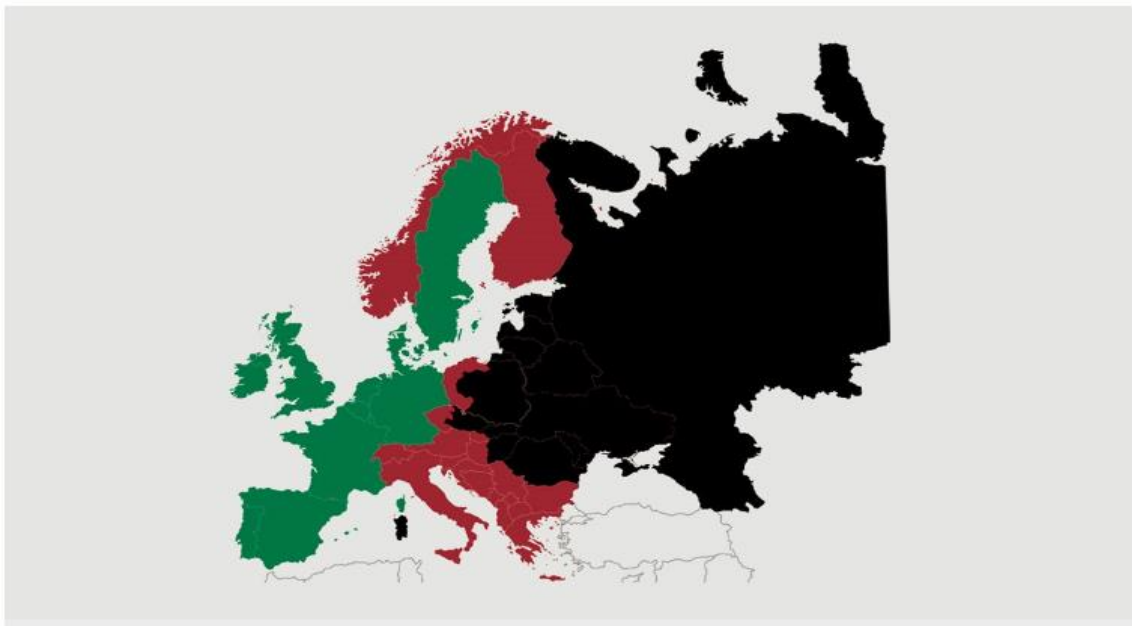

Best regards  
Danish Crown

## African swine fever

The EU Commission's reporting system for African swine fever for EU countries and Ukraine has been updated until 9<sup>th</sup> of December

Country	Period		Year to date	
	December 2nd - December 9th		January 1 <sup>st</sup> – December 9th	
	Pigs	Wild boars	Pigs	Wild boars
Estonia		5		220
Latvia		21	10	652
Lithuania		25	51	1.386
Poland		65	109	2.289
Italy			10	49
Ukraine	3	1	104	39
Czech Republic				28
Romania	6	8	1.147	142
Hungary		16		91
Bulgaria			1	4
Belgium		20		128
<b>Total</b>	<b>9</b>	<b>161</b>	<b>1.432</b>	<b>5.028</b>

Black area: High risk and high readiness

Red area: High risk

Green area: Risk

Best regards  
Danish Crown

## African swine fever outbreaks in China

Outbreaks	Cities/Regions
1st outbreak	Shenyang
2nd outbreak	Zhengzhou
3rd outbreak	Lianyungang
4th outbreak	Wenzhou
5th outbreak	WuhuCity
6th outbreak	Xuancheng
7th outbreak	xuancheng
8th outbreak	Wuxi
9th outbreak	Chuzhou
10th outbreak	Jiamusi
11th outbreak	Wuhu City
12th outbreak	Xuancheng
13th outbreak	Jiamusi
14th outbreak	Tongling
15th outbreak	Jilin
16th outbreak	Xilin Gol
17th outbreak	Gongzhuling