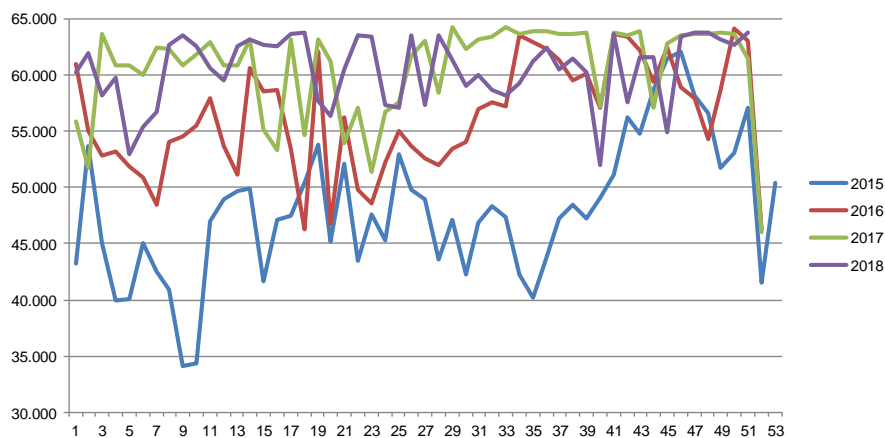

Weekly slaughtering's Danish Crown Essen

Week	2018	2017	2016
1	56.737	55.941	61.008
2	62.716	51.750	55.082
3	63.596	63.697	52.807
4	62.579	60.900	53.237
5	60.584	60.849	51.815
6	59.507	60.034	50.912
7	62.597	62.439	48.411
8	63.178	62.356	54.099
9	62.731	60.854	54.564
10	62.555	61.852	55.520
11	63.673	62.925	57.931
12	63.832	60.855	53.690
13	57.666	60.885	51.129
14	56.402	63.124	60.589
15	60.480	55.147	58.608
16	63.566	53.305	58.646
17	63.393	63.211	53.508
18	57.370	54.697	46.260
19	57.111	63.208	62.129
20	63.484	61.278	46.814
21	57.400	53.958	56.222
22	63.529	57.051	49.798
23	61.383	51.432	48.579
24	59.021	56.730	52.277
25	60.077	57.586	55.088
26	58.620	61.698	53.747

Week	2018	2017	2016
27	60.288	63.096	52.567
28	61.979	58.468	51.977
29	58.152	64.235	53.498
30	59.792	62.340	54.009
31	52.909	63.228	57.008
32	55.428	63.406	57.569
33	58.217	64.249	57.230
34	59.343	63.679	63.500
35	61.192	63.894	62.909
36	62.419	63.887	62.374
37	60.560	63.630	61.328
38	61.439	63.653	59.540
39	60.210	63.847	60.082
40	51.964	57.194	57.049
41	63.697	63.846	63.693
42	57.580	63.544	63.445
43	61.566	63.895	62.265
44	54.946	57.086	59.466
45	63.462	62.761	62.394
46	63.786	63.598	58.916
47	63.817	63.642	57.902
48	63.222	63.704	54.257
49	62.646	63.813	58.725
50	63.754	63.709	64.147
51		61.524	63.091
52		46.076	46.280
53			
Average (week)	60.523	60.649	56.302
Total (year)	3.026.155	3.153.766	2.927.691
Change (week)	-0,21%	7,72%	17,23%

Best regards
Danish Crown