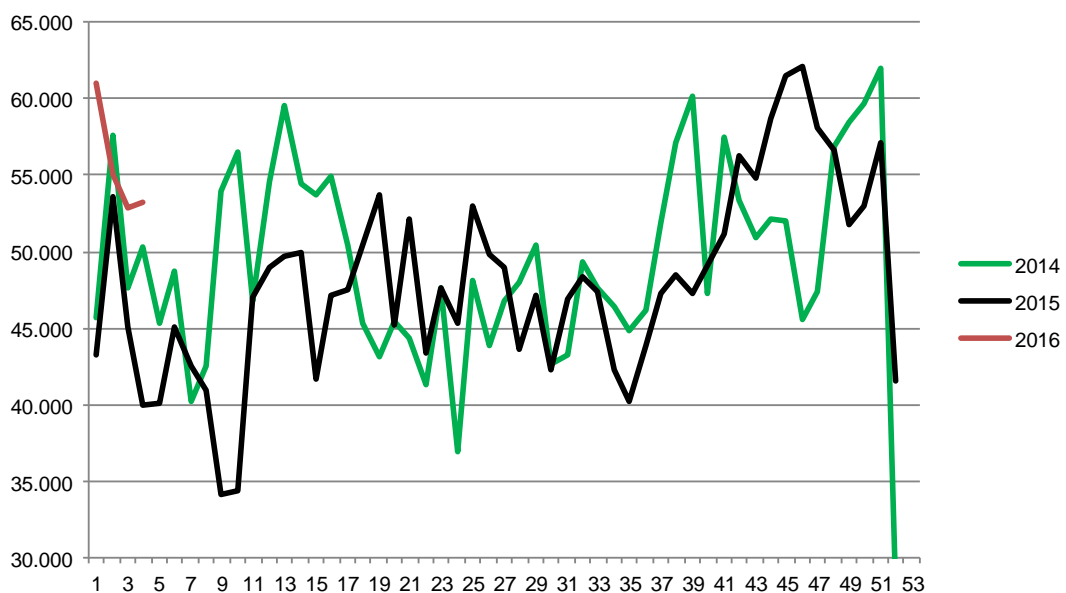

Weekly slaughtering's DC Essen

Week	2016	2015	2014
1	61.008	43.195	45.700
2	55.082	53.638	57.627
3	52.807	45.020	47.587
4	53.237	39.931	50.291
5		40.117	45.320
6		45.104	48.727
7		42.472	40.239
8		40.946	42.546
9		34.166	53.908
10		34.377	56.509
11		47.055	46.723
12		48.978	54.549
13		49.673	59.533
14		49.904	54.443
15		41.702	53.755
16		47.150	54.869
17		47.488	50.487
18		50.416	45.280
19		53.759	43.100
20		45.179	45.389
21		52.159	44.297
22		43.422	41.285
23		47.593	47.598
24		45.265	36.922
25		52.956	48.136
26		49.840	43.921

Week	2015	2014
27	48.928	46.759
28	43.582	47.950
29	47.141	50.452
30	42.317	42.692
31	46.882	43.203
32	48.324	49.375
33	47.392	47.650
34	42.320	46.411
35	40.239	44.796
36	43.894	46.174
37	47.298	51.838
38	48.522	57.162
39	47.249	60.108
40	49.104	47.249
41	51.140	57.511
42	56.284	53.302
43	54.756	50.854
44	58.676	52.169
45	61.458	52.053
46	62.096	45.584
47	58.136	47.440
48	56.648	56.897
49	51.792	58.440
50	53.040	59.646
51	57.128	61.950
52	41.578	27.955
53	50.466	
Average (week)	55.534	49.315
Total (year)	222.134	2.564.361

Best regaras
Danish Crown