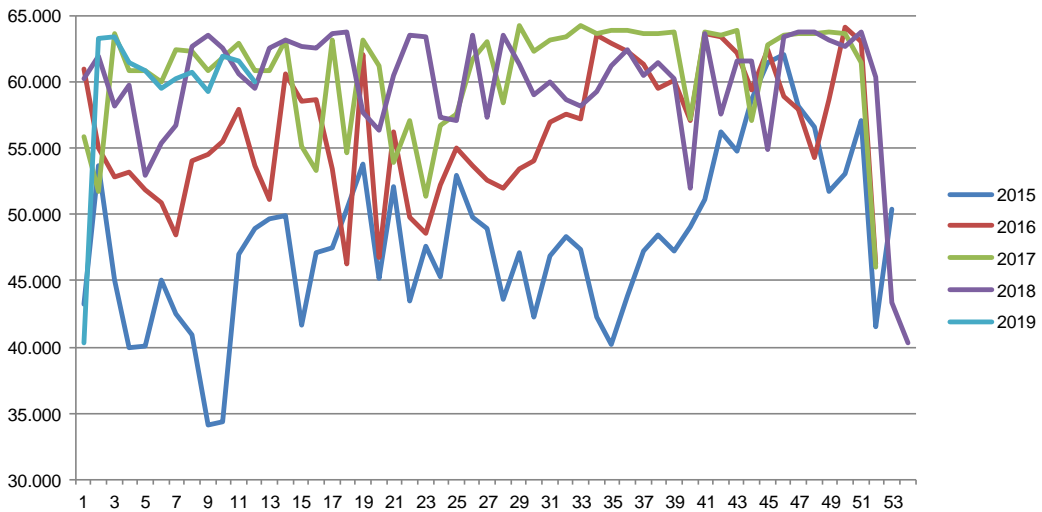

Weekly slaughtering's Danish Crown Essen

Week	2019	2018
1	40.367	56.737
2	63.329	62.716
3	63.408	63.596
4	61.468	62.579
5	60.896	60.584
6	59.523	59.507
7	60.227	62.597
8	60.695	63.178
9	59.326	62.731
10	62.005	62.555
11	61.619	63.673
12	60.030	63.832
13		57.666
14		56.402
15		60.480
16		63.566
17		63.393
18		57.370
19		57.111
20		63.484
21		57.400
22		63.529
23		61.383
24		59.021
25		60.077
26		58.620

Week	2019	2018
27		60.288
28		61.979
29		58.152
30		59.792
31		52.909
32		55.428
33		58.217
34		59.343
35		61.192
36		62.419
37		60.560
38		61.439
39		60.210
40		51.964
41		63.697
42		57.580
43		61.566
44		54.946
45		63.462
46		63.786
47		63.817
48		63.222
49		62.646
50		63.754
51		60.394
52		43.394
53		
Average (week)	59.408	60.191
Total (year)	712.893	3.129.943
Change (week)	-1,30%	-0,76%

Best regards
Danish Crown