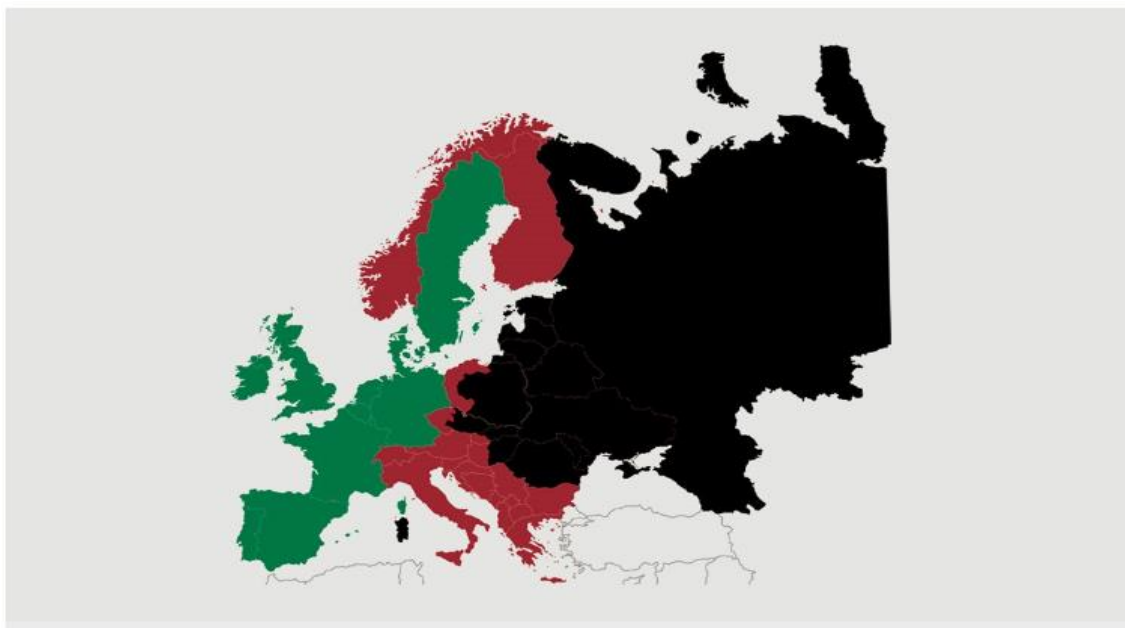

Best regards
Danish Crown

Weekly slaughtering's Danish Crown Essen

Week	2019	2018
1	40.367	56.737
2	63.329	62.716
3	63.408	63.596
4	61.468	62.579
5	60.896	60.584
6	59.523	59.507
7	60.227	62.597
8	60.695	63.178
9	59.326	62.731
10	62.005	62.555
11	61.619	63.673
12	60.030	63.832
13		57.666
14		56.402
15		60.480
16		63.566
17		63.393
18		57.370
19		57.111
20		63.484
21		57.400
22		63.529
23		61.383
24		59.021
25		60.077
26		58.620

Best regards
Danish Crown

African swine fever

The EU Commission's reporting system for African swine fever for EU countries and Ukraine has been updated until 17th of March

Country	Period		Year to date		2018	
	March 3 rd – March 17 th		January 1 st – March 17 th		Svin	Vildsvin
	Pigs	Wild boars	Pigs	Wild boars		
Estonia		1		45		230
Latvia		5		114	10	685
Lithuania		19		129	51	1.443
Poland		119	1	625	109	2.438
Italy			1	16	10	64
Ukraine	1		7	4	105	41
Czech Republic						28
Romania	5	27	66	151	1.163	170
Hungary		67		339		138
Bulgaria		3		6	1	5
Belgium		142		339		161
Total	6	383	75	1.768	1.449	5.403

Black area: High risk and high readiness

Red area: High risk

Green area: Risk

Best regards
Danish Crown

African swine fever outbreaks in China

Outbreaks	Cities/Regions
1st outbreak	Shenyang
2nd outbreak	Zhengzhou
3rd outbreak	Lianyungang
4th outbreak	Wenzhou
5th outbreak	WuhuCity
6th outbreak	Xuancheng
7th outbreak	xuancheng
8th outbreak	Wuxi
9th outbreak	Chuzhou
10th outbreak	Jiamusi
11th outbreak	Wuhu City
12th outbreak	Xuancheng
13th outbreak	Jiamusi
14th outbreak	Tongling
15th outbreak	Jilin
16th outbreak	Xilin Gol
17th outbreak	Gongzhuling
18th outbreak	Hohhot
19th outbreak	Songyuan
20th outbreak	Yingkou
21th outbreak	Zhaotong
22th outbreak	Luotian