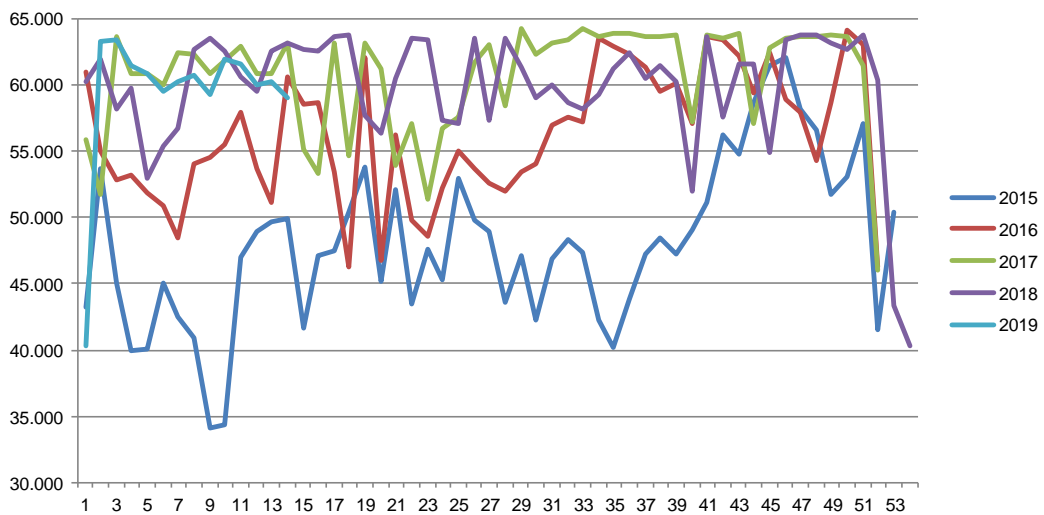

Weekly slaughtering's Danish Crown Essen

Week	2019	2018
1	40.367	56.737
2	63.329	62.716
3	63.408	63.596
4	61.468	62.579
5	60.896	60.584
6	59.523	59.507
7	60.227	62.597
8	60.695	63.178
9	59.326	62.731
10	62.005	62.555
11	61.619	63.673
12	60.030	63.832
13	60.311	57.666
14	59.040	56.402
15		60.480
16		63.566
17		63.393
18		57.370
19		57.111
20		63.484
21		57.400
22		63.529
23		61.383
24		59.021
25		60.077
26		58.620

Week	2019	2018
27		60.288
28		61.979
29		58.152
30		59.792
31		52.909
32		55.428
33		58.217
34		59.343
35		61.192
36		62.419
37		60.560
38		61.439
39		60.210
40		51.964
41		63.697
42		57.580
43		61.566
44		54.946
45		63.462
46		63.786
47		63.817
48		63.222
49		62.646
50		63.754
51		60.394
52		43.394
53		
Average (week)	59.446	60.191
Total (year)	832.244	3.129.943
Change (week)	-1,24%	-0,76%

Best regards
Danish Crown