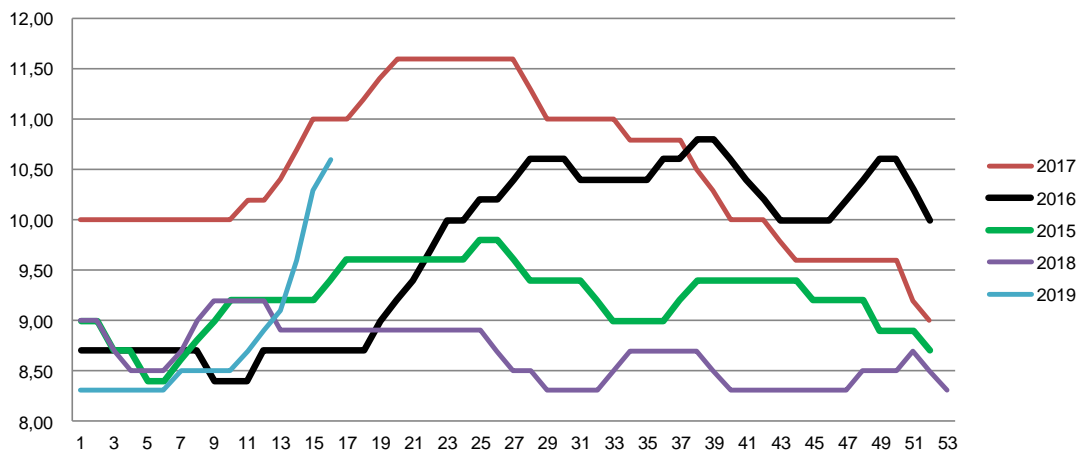

Weekly pig price – Danish Crown

Week	2019	2018
1	8,30	9,00
2	8,30	9,00
3	8,30	8,70
4	8,30	8,50
5	8,30	8,50
6	8,30	8,50
7	8,50	8,70
8	8,50	9,00
9	8,50	9,20
10	8,50	9,20
11	8,70	9,20
12	8,90	9,20
13	9,10	8,90
14	9,60	8,90
15	10,30	8,90
16	10,60	8,90
17		8,90
18		8,90
19		8,90
20		8,90
21		8,90
22		8,90
23		8,90
24		8,90
25		8,90
26		8,70

Week	2019	2018
27		8,50
28		8,50
29		8,30
30		8,30
31		8,30
32		8,30
33		8,50
34		8,70
35		8,70
36		8,70
37		8,70
38		8,70
39		8,50
40		8,30
41		8,30
42		8,30
43		8,30
44		8,30
45		8,30
46		8,30
47		8,50
48		8,50
49		8,50
50		8,70
51		8,50
52		8,30
Average (week)	8,81	8,67

Best regards
Danish Crown