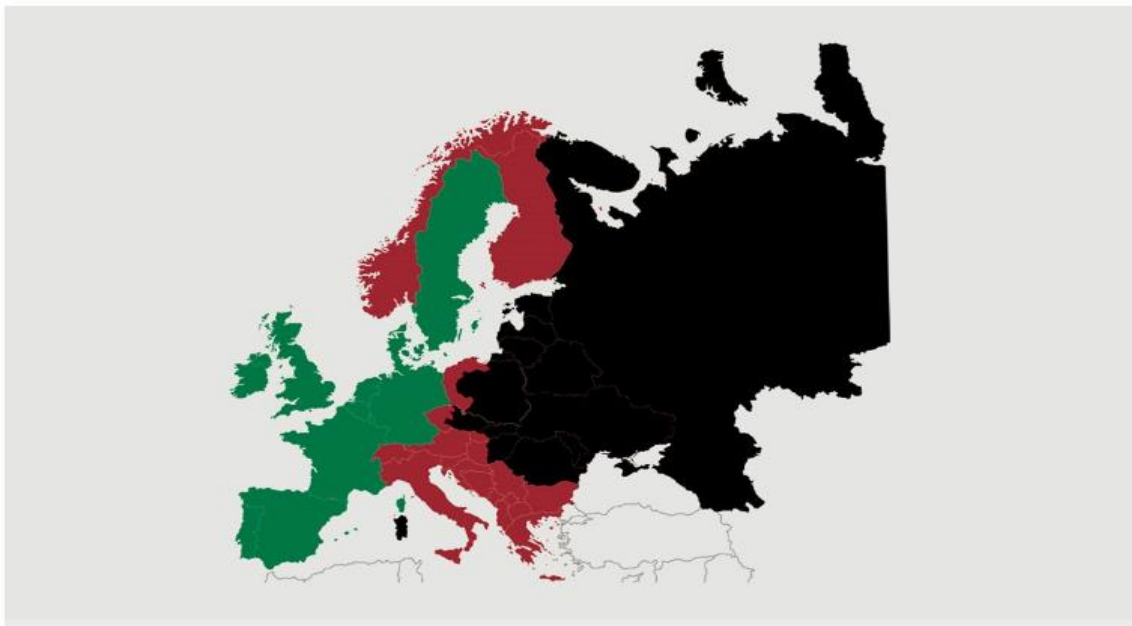

Best regards
Danish Crown

African swine fever

The EU Commission's reporting system for African swine fever for EU countries and Ukraine has been updated until 31th of March

| Country | Period | | Year to date | | 2018 | |
|----------------|---|------------|--|--------------|--------------|--------------|
| | March 17 th – March 31 th | | January 1 st – March 31 th | | Svin | Vildsvin |
| | Pigs | Wild boars | Pigs | Wild boars | | |
| Estonia | | | | 45 | | 230 |
| Latvia | | 5 | | 119 | 10 | 685 |
| Lithuania | | 39 | | 168 | 51 | 1.443 |
| Poland | | 112 | 1 | 737 | 109 | 2.438 |
| Italy | | | 1 | 16 | 10 | 64 |
| Ukraine | | 1 | 7 | 5 | 105 | 41 |
| Czech Republic | | | | | | 28 |
| Romania | 7 | 19 | 73 | 170 | 1.163 | 170 |
| Hungary | | 101 | | 440 | | 138 |
| Bulgaria | | 4 | | 10 | 1 | 5 |
| Belgium | | 26 | | 365 | | 161 |
| Total | 7 | 307 | 82 | 2.075 | 1.449 | 5.403 |

Black area: High risk and high readiness

Red area: High risk

Green area: Risk

Best regards
Danish Crown

African swine fever outbreaks in China

| Outbreaks | Cities/Regions |
|---------------|----------------|
| 1st outbreak | Shenyang |
| 2nd outbreak | Zhengzhou |
| 3rd outbreak | Lianyungang |
| 4th outbreak | Wenzhou |
| 5th outbreak | WuhuCity |
| 6th outbreak | Xuancheng |
| 7th outbreak | xuancheng |
| 8th outbreak | Wuxi |
| 9th outbreak | Chuzhou |
| 10th outbreak | Jiamusi |
| 11th outbreak | Wuhu City |
| 12th outbreak | Xuancheng |
| 13th outbreak | Jiamusi |
| 14th outbreak | Tongling |
| 15th outbreak | Jilin |
| 16th outbreak | Xilin Gol |
| 17th outbreak | Gongzhuling |
| 18th outbreak | Hohhot |
| 19th outbreak | Songyuan |
| 20th outbreak | Yingkou |
| 21th outbreak | Zhaotong |
| 22th outbreak | Luotian |