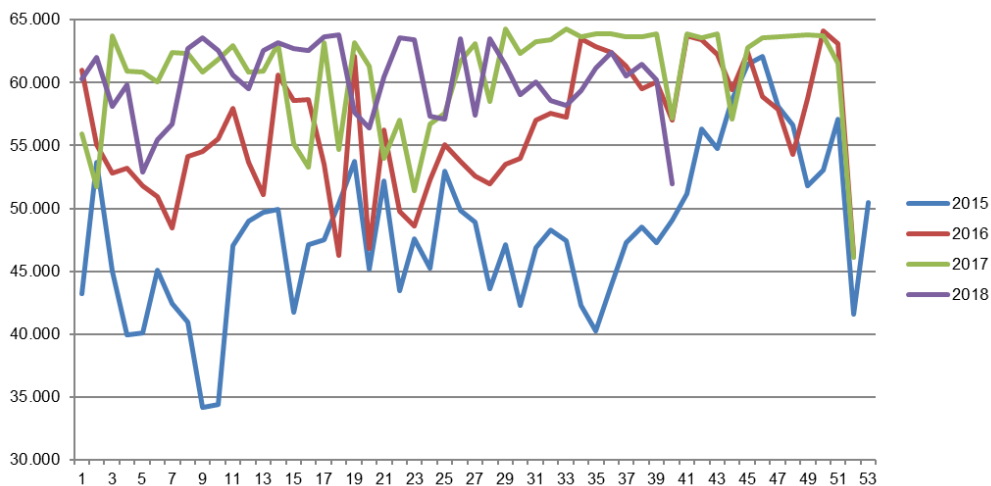

Weekly slaughtering's Danish Crown Essen

Week	2018	2017	2016
1	56.737	55.941	61.008
2	62.716	51.750	55.082
3	63.596	63.697	52.807
4	62.579	60.900	53.237
5	60.584	60.849	51.815
6	59.507	60.034	50.912
7	62.597	62.439	48.411
8	63.178	62.356	54.099
9	62.731	60.854	54.564
10	62.555	61.852	55.520
11	63.673	62.925	57.931
12	63.832	60.855	53.690
13	57.666	60.885	51.129
14	56.402	63.124	60.589
15	60.480	55.147	58.608
16	63.566	53.305	58.646
17	63.393	63.211	53.508
18	57.370	54.697	46.260
19	57.111	63.208	62.129
20	63.484	61.278	46.814
21	57.400	53.958	56.222
22	63.529	57.051	49.798
23	61.383	51.432	48.579
24	59.021	56.730	52.277
25	60.077	57.586	55.088
26	58.620	61.698	53.747

Week	2018	2017	2016
27	60.288	63.096	52.567
28	61.979	58.468	51.977
29	58.152	64.235	53.498
30	59.792	62.340	54.009
31	52.909	63.228	57.008
32	55.428	63.406	57.569
33	58.217	64.249	57.230
34	59.343	63.679	63.500
35	61.192	63.894	62.909
36	62.419	63.887	62.374
37	60.560	63.630	61.328
38	61.439	63.653	59.540
39	60.210	63.847	60.082
40	51.964	57.194	57.049
41		63.846	63.693
42		63.544	63.445
43		63.895	62.265
44		57.086	59.466
45		62.761	62.394
46		63.598	58.916
47		63.642	57.902
48		63.704	54.257
49		63.813	58.725
50		63.709	64.147
51		61.524	63.091
52		46.076	46.280
53			
Average (week)	60.192	60.649	56.302
Total (year)	2.407.679	3.153.766	2.927.691
Change (week)	-0,75%	7,72%	17,23%

Best regards
Danish Crown