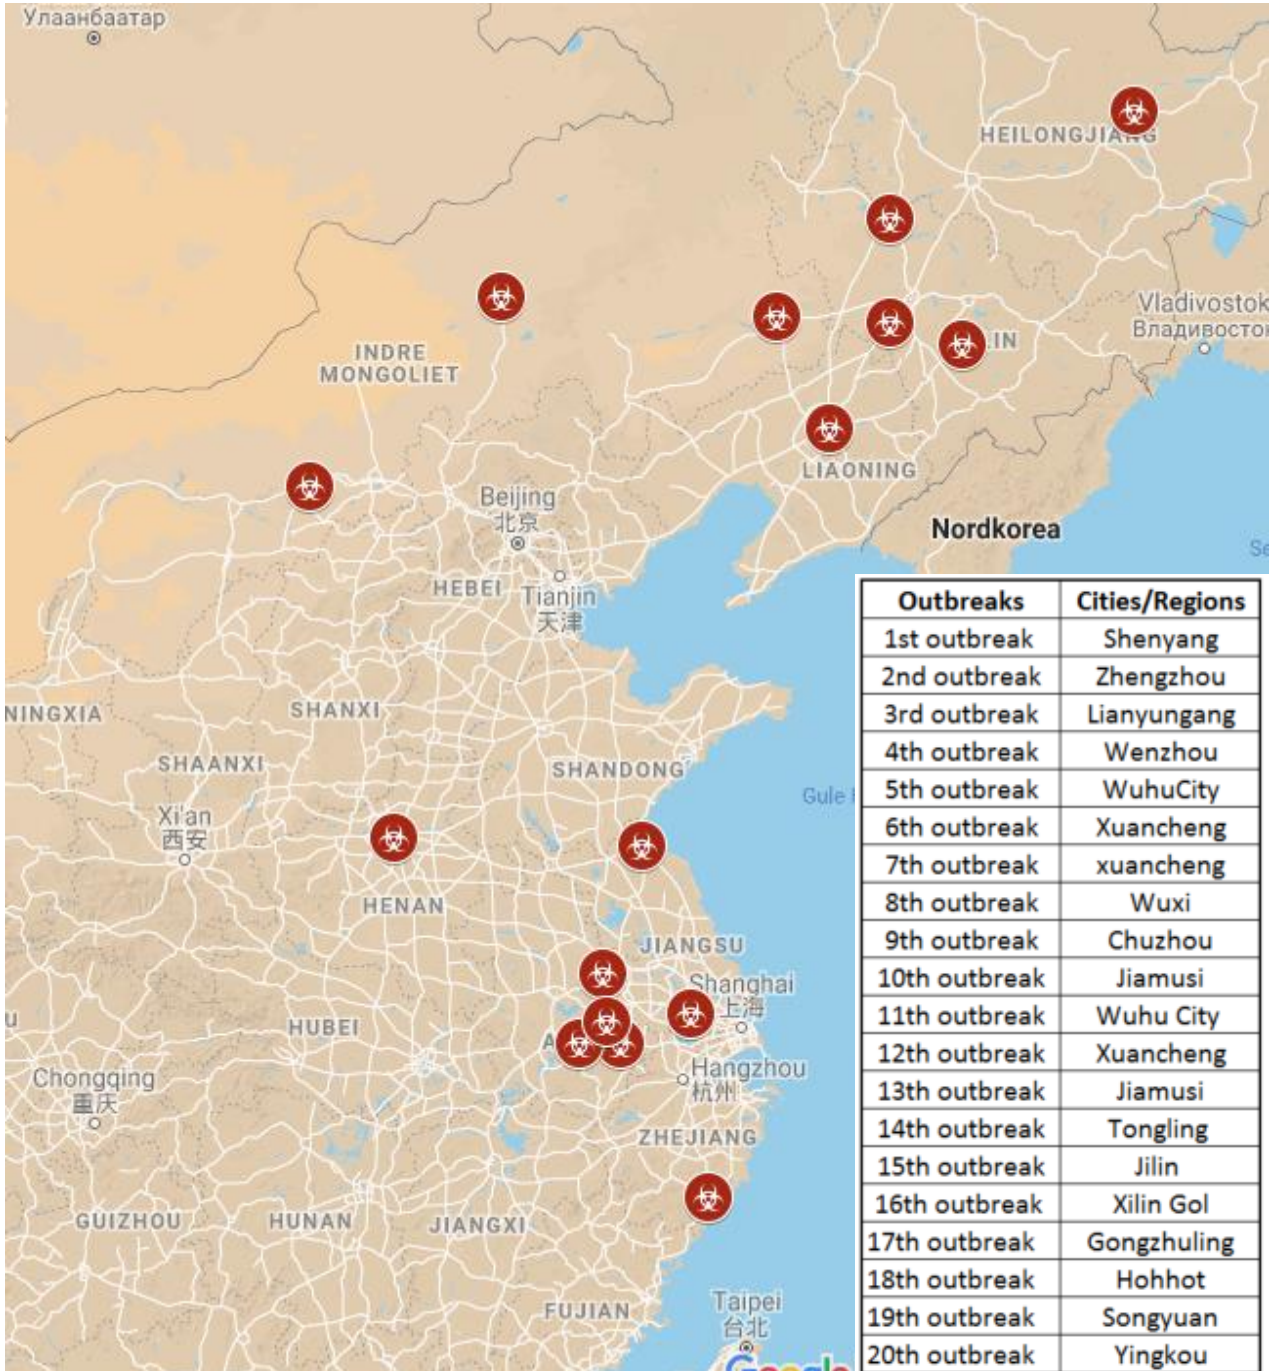

## African swine fever

The EU Commission's reporting system for African swine fever for EU countries and Ukraine has been updated until 30<sup>th</sup> of September

Country	Period September 24 <sup>th</sup> - September 30 <sup>th</sup>		Year to date January 1 <sup>st</sup> – September 30 <sup>th</sup>	
	Pigs	Wild boars	Pigs	Wild boars
Estonia				198
Latvia		7	10	556
Lithuania		14	49	1.247
Poland	1	14	109	1.955
Italy		1	10	41
Ukraine	3		88	36
Czech Republic				28
Romania	25	4	974	53
Hungary				34
Bulgaria			1	
Belgium				5
Total	29	40	1.241	4.153

Black area: High risk and high readiness

Red area: High risk

Green area: Risk

Best regards  
Danish Crown

# ASF (African swine fever) outbreaks in China

Best regards  
Danish Crown