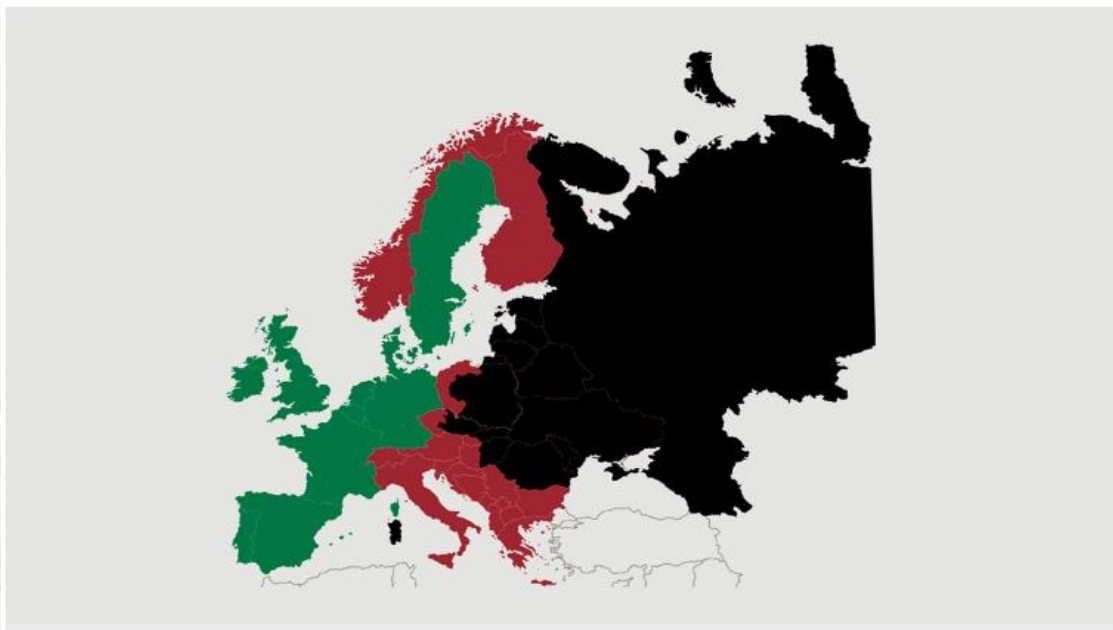

## Weekly slaughtering's Danish Crown Essen

Week	2018	2017	2016
1	56.737	55.941	61.008
2	62.716	51.750	55.082
3	63.596	63.697	52.807
4	62.579	60.900	53.237
5	60.584	60.849	51.815
6	59.507	60.034	50.912
7	62.597	62.439	48.411
8	63.178	62.356	54.099
9	62.731	60.854	54.564
10	62.555	61.852	55.520
11	63.673	62.925	57.931
12	63.832	60.855	53.690
13	57.666	60.885	51.129
14	56.402	63.124	60.589
15	60.480	55.147	58.608
16	63.566	53.305	58.646
17	63.393	63.211	53.508
18	57.370	54.697	46.260
19	57.111	63.208	62.129
20	63.484	61.278	46.814
21	57.400	53.958	56.222
22	63.529	57.051	49.798
23	61.383	51.432	48.579
24	59.021	56.730	52.277
25	60.077	57.586	55.088
26	58.620	61.698	53.747

Week	2018	2017	2016
27	60.288	63.096	52.567
28	61.979	58.468	51.977
29	58.152	64.235	53.498
30	59.792	62.340	54.009
31	52.909	63.228	57.008
32	55.428	63.406	57.569
33	58.217	64.249	57.230
34	59.343	63.679	63.500
35	61.192	63.894	62.909
36	62.419	63.887	62.374
37	60.560	63.630	61.328
38	61.439	63.653	59.540
39	60.210	63.847	60.082
40	51.964	57.194	57.049
41		63.846	63.693
42		63.544	63.445
43		63.895	62.265
44		57.086	59.466
45		62.761	62.394
46		63.598	58.916
47		63.642	57.902
48		63.704	54.257
49		63.813	58.725
50		63.709	64.147
51		61.524	63.091
52		46.076	46.280
53			
<b>Average (week)</b>	60.192	60.649	56.302
<b>Total (year)</b>	2.407.679	3.153.766	2.927.691
<b>Change (week)</b>	-0,75%	7,72%	17,23%

Best regards  
Danish Crown

## African swine fever

The EU Commission's reporting system for African swine fever for EU countries and Ukraine has been updated until 30<sup>th</sup> of September

Country	Period September 24 <sup>th</sup> - September 30 <sup>th</sup>		Year to date January 1 <sup>st</sup> – September 30 <sup>th</sup>	
	Pigs	Wild boars	Pigs	Wild boars
Estonia				198
Latvia		7	10	556
Lithuania		14	49	1.247
Poland	1	14	109	1.955
Italy		1	10	41
Ukraine	3		88	36
Czech Republic				28
Romania	25	4	974	53
Hungary				34
Bulgaria			1	
Belgium				5
Total	29	40	1.241	4.153