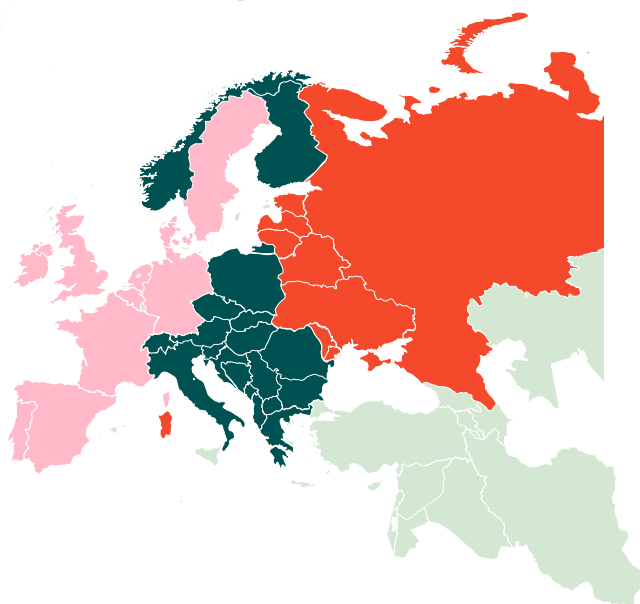

## Weekly slaughtering's Danish Crown Essen

Week	2020	2019
1	50.209	40.367
2	63.378	63.329
3	63.402	63.408
4	60.747	61.468
5	61.019	60.896
6	59.845	59.523
7	58.095	60.227
8	56.897	60.695
9	60.033	59.326
10	59.724	62.005
11	61.817	61.619
12	63.130	60.030
13	59.585	60.311
14	59.247	59.040
15	56.629	61.006
16	52.081	54.587
17	61.680	53.110
18	54.760	52.555
19	60.222	58.603
20	63.225	58.518
21	55.570	60.282
22	58.517	49.073
23	56.849	63.195
24	62.218	53.936
25	59.332	59.462
26	60.534	57.454

Week	2020	2019
27	55.300	55.853
28	61.076	57.615
29	61.663	56.638
30	61.043	57.069
31	62.529	56.393
32	58.016	57.813
33	56.966	60.073
34	57.021	61.488
35	60.226	61.071
36	60.086	61.898
37	57.850	62.502
38	57.241	63.527
39		63.325
40		56.780
41		63.150
42		60.543
43		57.436
44		56.962
45		61.664
46		61.984
47		60.934
48		61.976
49		63.046
50		63.812
51		62.634
52		37.264
<b>Average (week)</b>	<b>59.152</b>	<b>58.798</b>
<b>Total (year)</b>	<b>2.247.762</b>	<b>3.057.475</b>
<b>Change (week)</b>	<b>0,60%</b>	<b>-2,32%</b>

Best regards,  
**Danish Crown**

## African swine fever

The EU Commission's reporting system for African swine fever for EU countries and Ukraine has been updated until 13<sup>th</sup> of September.

Country	Period September 7 <sup>th</sup> - September 13 <sup>th</sup>		Year to date January 1 <sup>st</sup> – September 13 <sup>th</sup>		2019		2018	
	Piġs	Wild boars	Piġs	Wild boars	Piġs	Wild boars	Piġs	Wild boars
Estonia		2		45		80		230
Latvia		7	3	211	1	369	10	685
Lithuania		8	3	166	19	464	51	1,443
Poland	5	54	87	3,206	48	2,468	109	2,438
Italy (Sardinia)				32	1	60	10	64
Ukraine			14	4	42	11	105	41
Czech Republic								28
Romania	47	6	650	663	1,724	683	1,163	170
Hungary		10		3,465		1,598		138
Bulgaria		6	18	414	44	165	1	5
Slovakia		6	16	162	11	27		
Serbia			12	41	18			
Moldova			1	30				
Belgium				3		482		161
Germany		1		1				
Greece			1					
<b>Total</b>	<b>52</b>	<b>100</b>	<b>805</b>	<b>8,443</b>	<b>1,908</b>	<b>6,407</b>	<b>1,449</b>	<b>5,403</b>