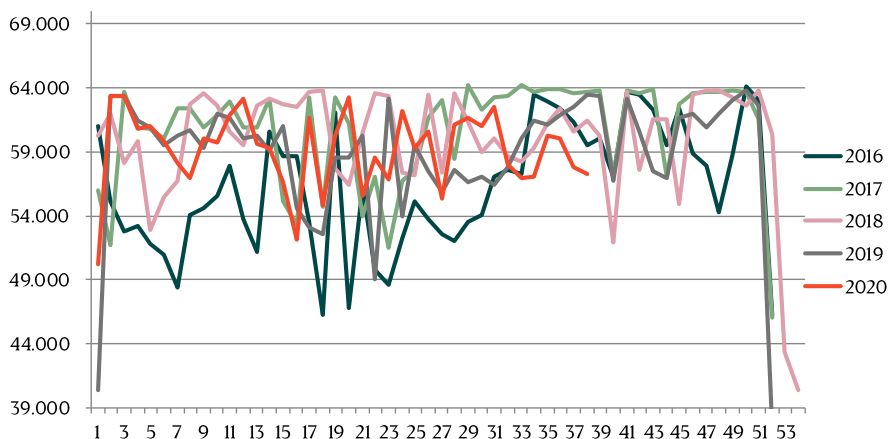

Weekly slaughtering's Danish Crown Essen

Week	2020	2019
1	50.209	40.367
2	63.378	63.329
3	63.402	63.408
4	60.747	61.468
5	61.019	60.896
6	59.845	59.523
7	58.095	60.227
8	56.897	60.695
9	60.033	59.326
10	59.724	62.005
11	61.817	61.619
12	63.130	60.030
13	59.585	60.311
14	59.247	59.040
15	56.629	61.006
16	52.081	54.587
17	61.680	53.110
18	54.760	52.555
19	60.222	58.603
20	63.225	58.518
21	55.570	60.282
22	58.517	49.073
23	56.849	63.195
24	62.218	53.936
25	59.332	59.462
26	60.534	57.454

Week	2020	2019
27	55.300	55.853
28	61.076	57.615
29	61.663	56.638
30	61.043	57.069
31	62.529	56.393
32	58.016	57.813
33	56.966	60.073
34	57.021	61.488
35	60.226	61.071
36	60.086	61.898
37	57.850	62.502
38	57.241	63.527
39		63.325
40		56.780
41		63.150
42		60.543
43		57.436
44		56.962
45		61.664
46		61.984
47		60.934
48		61.976
49		63.046
50		63.812
51		62.634
52		37.264
Average (week)	59.152	58.798
Total (year)	2.247.762	3.057.475
Change (week)	0,60%	-2,32%

Best regards,
Danish Crown