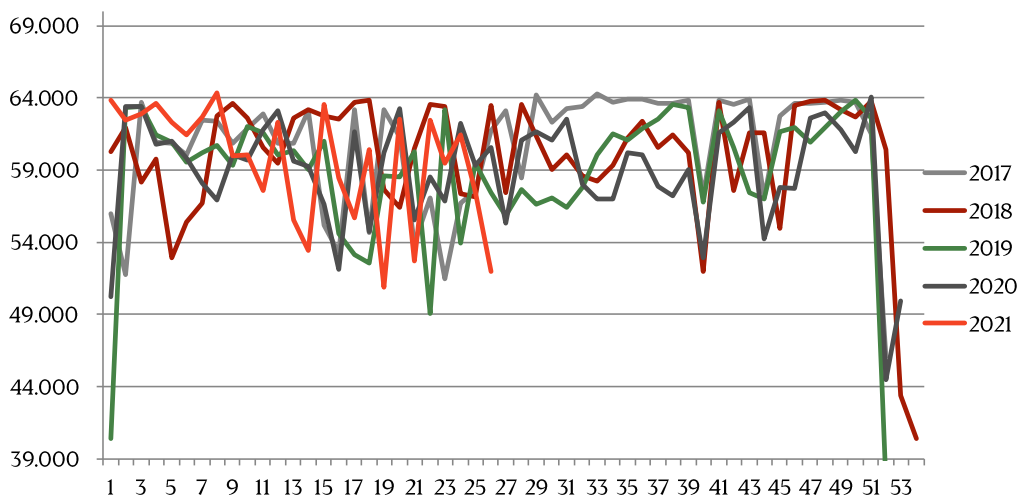

Weekly slaughtering's Danish Crown Essen

Week	2021	2020
1	63856	50.209
2	62474	63.378
3	62901	63.402
4	63648	60.747
5	62280	61.019
6	61.404	59.845
7	62.697	58.095
8	64.376	56.897
9	60.006	60.033
10	60.090	59.724
11	57.586	61.817
12	62.295	63.130
13	55.569	59.585
14	53.423	59.247
15	63.548	56.629
16	58.421	52.081
17	55.717	61.680
18	60.384	54.760
19	50.877	60.222
20	62.542	63.225
21	52.670	55.570
22	62.469	58.517
23	59.450	56.849
24	61.404	62.218
25	57.500	59.332
26	51.933	60.534

Week	2021	2020
27		55.300
28		61.076
29		61.663
30		61.043
31		62.529
32		58.016
33		56.966
34		57.021
35		60.226
36		60.086
37		57.850
38		57.241
39		59.037
40		52.913
41		61.570
42		62.290
43		63.361
44		54.244
45		57.791
46		57.701
47		62.613
48		62.997
49		61.829
50		60.254
51		64.077
52		44.436
53		49.926
Average (week)	59.597	58.921
Total (year)	1.549.520	3.122.801
Change (week)	1,15%	0,21%

Best regards,
Danish Crown