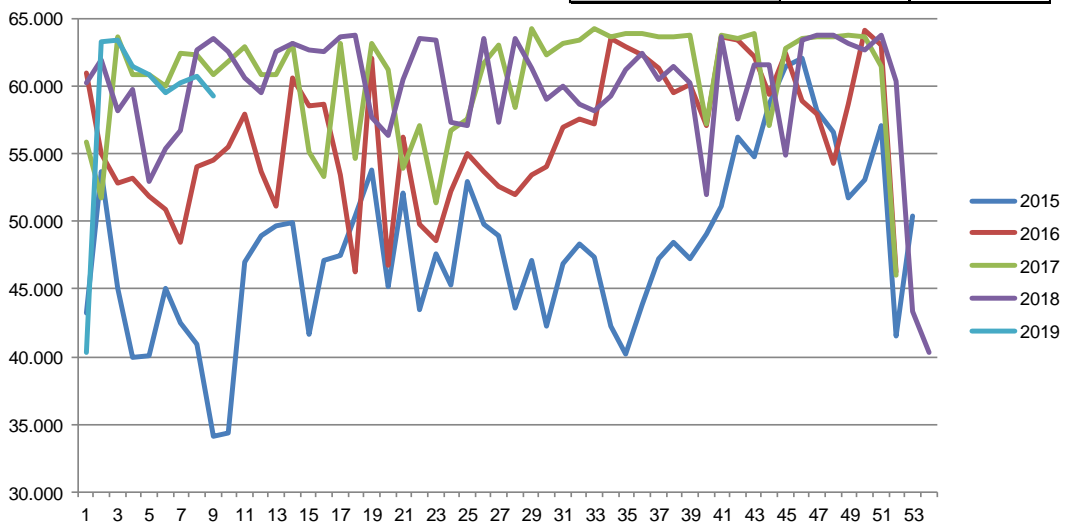

Best regards
Danish Crown

Total killings Denmark (98 % of all slaughtering's)

Week	2019	2018
1	217.081	287.789
2	367.355	367.703
3	369.764	368.047
4	359.584	366.312
5	346.402	361.495
6	344.954	352.145
7	325.222	339.607
8	322.618	336.613
9	321.585	331.154
10		343.691
11		351.578
12		365.200
13		218.444
14		303.033
15		363.829
16		371.945
17		291.607
18		317.876
19		235.481
20		371.516
21		311.691
22		369.643
23		304.448
24		352.632
25		343.770
26		327.658

Week	2019	2018
27		331.814
28		325.072
29		324.018
30		318.614
31		321.250
32		329.917
33		329.555
34		318.566
35		336.158
36		328.251
37		338.962
38		349.571
39		352.234
40		356.258
41		361.609
42		360.885
43		364.912
44		364.067
45		368.260
46		378.509
47		386.643
48		376.153
49		381.869
50		386.215
51		302.451
52		151.352
53		
Average (week)	330.507	336.501
Total (year)	2.974.565	17.498.072

Best regards
Danish Crown

Weekly slaughtering's Danish Crown Essen

Week	2019	2018
1	40.367	56.737
2	63.329	62.716
3	63.408	63.596
4	61.468	62.579
5	60.896	60.584
6	59.523	59.507
7	60.227	62.597
8	60.695	63.178
9	59.326	62.731
10	62.005	62.555
11		63.673
12		63.832
13		57.666
14		56.402
15		60.480
16		63.566
17		63.393
18		57.370
19		57.111
20		63.484
21		57.400
22		63.529
23		61.383
24		59.021
25		60.077
26		58.620

Week	2019	2018
27		60.288
28		61.979
29		58.152
30		59.792
31		52.909
32		55.428
33		58.217
34		59.343
35		61.192
36		62.419
37		60.560
38		61.439
39		60.210
40		51.964
41		63.697
42		57.580
43		61.566
44		54.946
45		63.462
46		63.786
47		63.817
48		63.222
49		62.646
50		63.754
51		60.394
52		43.394
53		
Average (week)	59.124	60.191
Total (year)	591.244	3.129.943
Change (week)	-1,77%	-0,76%