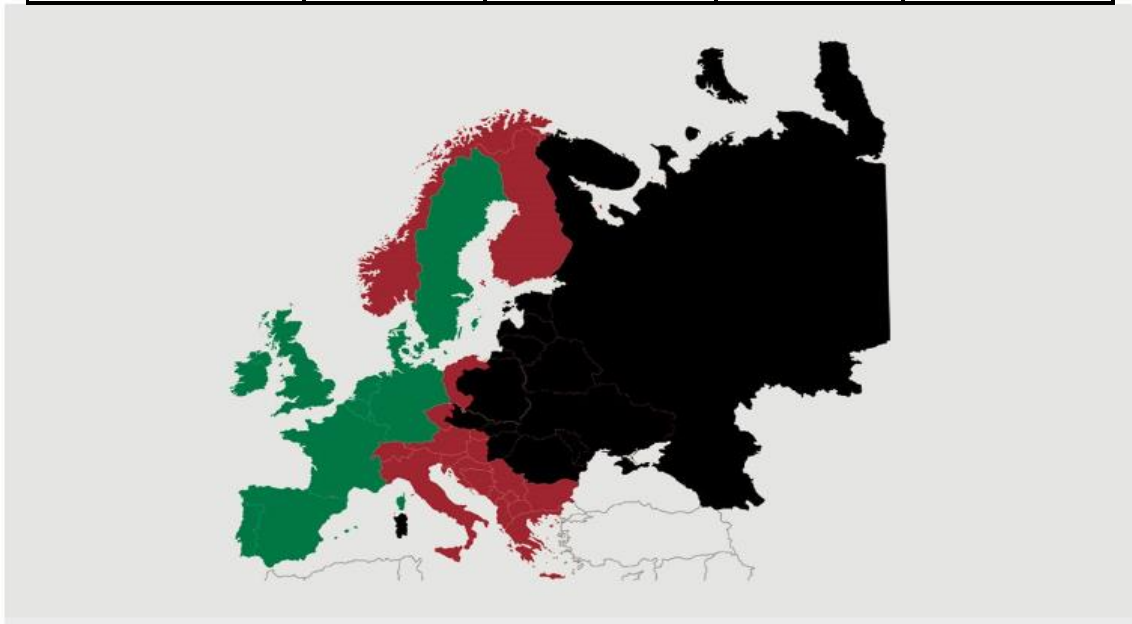

Country	Value in billion DKK	Tonnage	Value in billion DKK	Tonnage
Germany	6.837	598.614	7.761	556.198
Poland	4.045	316.064	4.869	301.871
Japan	3.390	117.275	3.695	119.179
UK	3.256	206.176	3.425	204.534
China/ Hong Kong	2.289	228.069	2.856	246.095
Italy	1.689	127.308	1.810	118.596
USA	926	37.904	1.031	34.625
Australia	901	45.136	993	44.535
Sweden	686	33.101	749	35.226
France	423	18.884	466	19.925
Top 10 total	24.443	1.728.431	27.656	1.680.784
Other countries	4.117	233.931	4.330	231.066
Total	28.560	1.996.462	31.986	1.911.850

Best regards
Danish Crown

African swine fever

The EU Commission's reporting system for African swine fever for EU countries and Ukraine has been updated until 3rd of March

Country	Period		Year to date	
	February 18th - March 3rd		January 1 st – March 3rd	
	Pigs	Wild boars	Pigs	Wild boars
Estonia		4		44
Latvia		2		109
Lithuania		7		110
Poland		65	1	506
Italy			1	16
Ukraine			6	4
Czech Republic				
Romania	5	15	61	124
Hungary		74		272
Bulgaria		2		3
Belgium				197
Total	5	169	69	1.385

Black area: High risk and high readiness

Red area: High risk

Green area: Risk

Best regards
Danish Crown

African swine fever outbreaks in China

Outbreaks	Cities/Regions
1st outbreak	Shenyang
2nd outbreak	Zhengzhou
3rd outbreak	Lianyungang
4th outbreak	Wenzhou
5th outbreak	WuhuCity
6th outbreak	Xuancheng
7th outbreak	xuancheng
8th outbreak	Wuxi
9th outbreak	Chuzhou
10th outbreak	Jiamusi
11th outbreak	Wuhu City
12th outbreak	Xuancheng
13th outbreak	Jiamusi
14th outbreak	Tongling
15th outbreak	Jilin
16th outbreak	Xilin Gol
17th outbreak	Gongzhuling
18th outbreak	Hohhot
19th outbreak	Songyuan
20th outbreak	Yingkou
21th outbreak	Zhaotong
22th outbreak	Luotian