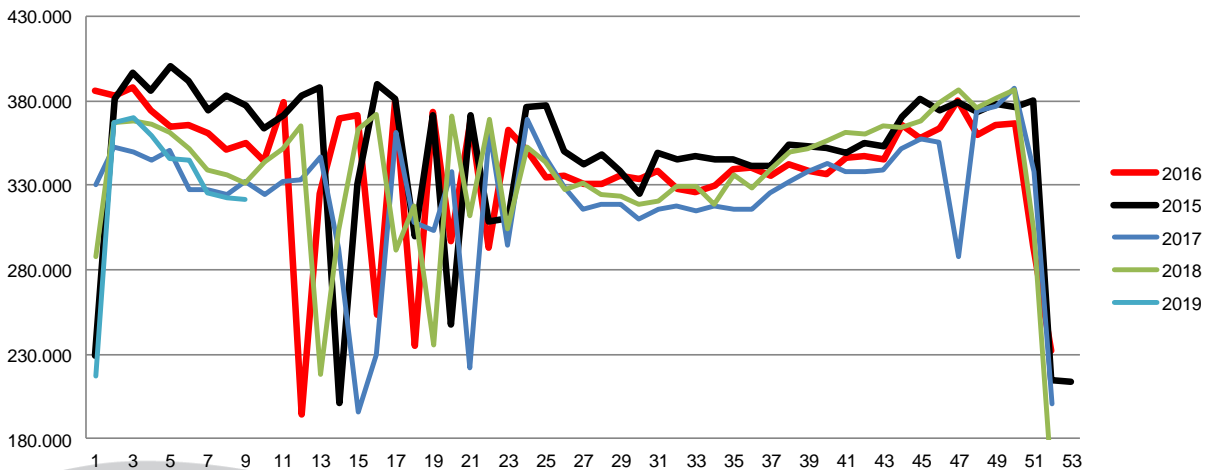

Week	2019	2018
27		86,43
28		86,02
29		86,03
30		85,80
31		85,54
32		85,64
33		85,41
34		85,56
35		85,57
36		85,78
37		86,06
38		86,26
39		86,11
40		86,12
41		85,91
42		85,82
43		85,62
44		85,08
45		84,69
46		83,94
47		83,25
48		82,53
49		81,95
50		81,31
51		80,86
52		84,41
53		
Average (week)	86,04	86,29

Best regards
Danish Crown

Total killings Denmark (98 % of all slaughtering's)

Week	2019	2018
1	217.081	287.789
2	367.355	367.703
3	369.764	368.047
4	359.584	366.312
5	346.402	361.495
6	344.954	352.145
7	325.222	339.607
8	322.618	336.613
9	321.585	331.154
10		343.691
11		351.578
12		365.200
13		218.444
14		303.033
15		363.829
16		371.945
17		291.607
18		317.876
19		235.481
20		371.516
21		311.691
22		369.643
23		304.448
24		352.632
25		343.770
26		327.658

Week	2019	2018
27		331.814
28		325.072
29		324.018
30		318.614
31		321.250
32		329.917
33		329.555
34		318.566
35		336.158
36		328.251
37		338.962
38		349.571
39		352.234
40		356.258
41		361.609
42		360.885
43		364.912
44		364.067
45		368.260
46		378.509
47		386.643
48		376.153
49		381.869
50		386.215
51		302.451
52		151.352
53		
Average (week)	330.507	336.501
Total (year)	2.974.565	17.498.072

Best regards
Danish Crown

Weekly slaughtering's Danish Crown Essen

Week	2019	2018
1	40.367	56.737
2	63.329	62.716
3	63.408	63.596
4	61.468	62.579
5	60.896	60.584
6	59.523	59.507
7	60.227	62.597
8	60.695	63.178
9	59.326	62.731
10	62.005	62.555
11		63.673
12		63.832
13		57.666
14		56.402
15		60.480
16		63.566
17		63.393
18		57.370
19		57.111
20		63.484
21		57.400
22		63.529
23		61.383
24		59.021
25		60.077
26		58.620