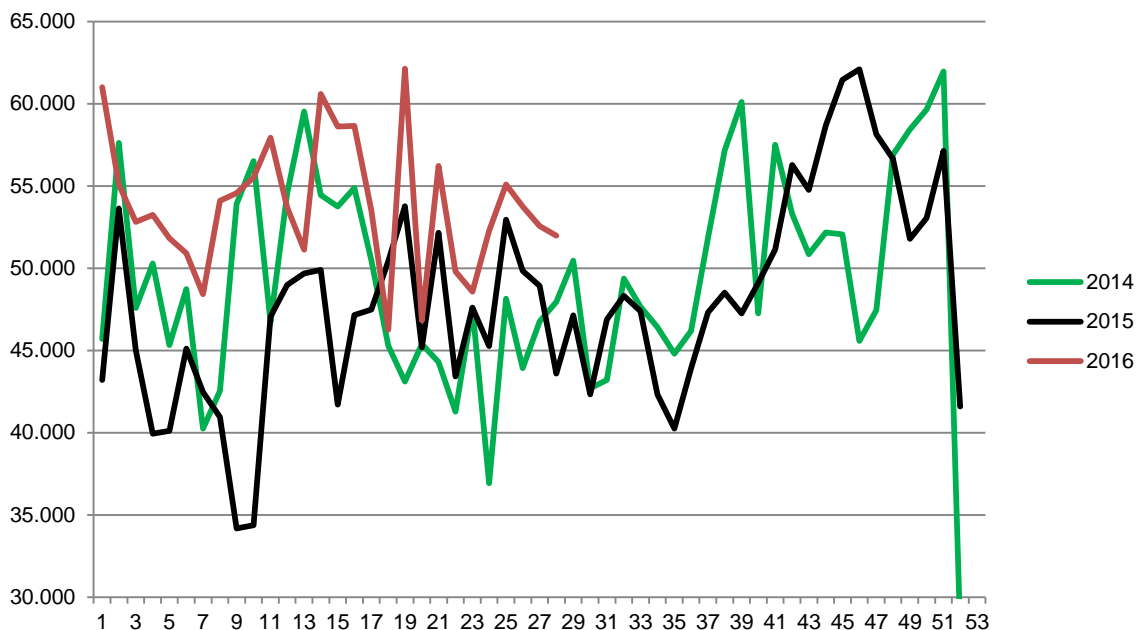

Weekly slaughtering's Danish Crown Essen

Week	2016	2015	2014
1	61.008	43.195	45.700
2	55.082	53.638	57.627
3	52.807	45.020	47.587
4	53.237	39.931	50.291
5	51.815	40.117	45.320
6	50.912	45.104	48.727
7	48.411	42.472	40.239
8	54.099	40.946	42.546
9	54.564	34.166	53.908
10	55.520	34.377	56.509
11	57.931	47.055	46.723
12	53.690	48.978	54.549
13	51.129	49.673	59.533
14	60.589	49.904	54.443
15	58.608	41.702	53.755
16	58.646	47.150	54.869
17	53.508	47.488	50.487
18	46.260	50.416	45.280
19	62.129	53.759	43.100
20	46.814	45.179	45.389
21	56.222	52.159	44.297
22	49.798	43.422	41.285
23	48.579	47.593	47.598
24	52.277	45.265	36.922
25	55.088	52.956	48.136
26	53.747	49.840	43.921

Week	2016	2015	2014
27	52.567	48.928	46.759
28	51.977	43.582	47.950
29		47.141	50.452
30		42.317	42.692
31		46.882	43.203
32		48.324	49.375
33		47.392	47.650
34		42.320	46.411
35		40.239	44.796
36		43.894	46.174
37		47.298	51.838
38		48.522	57.162
39		47.249	60.108
40		49.104	47.249
41		51.140	57.511
42		56.284	53.302
43		54.756	50.854
44		58.676	52.169
45		61.458	52.053
46		62.096	45.584
47		58.136	47.440
48		56.648	56.897
49		51.792	58.440
50		53.040	59.646
51		57.128	61.950
52		41.578	27.955
53		50.466	
Average (week)	53.822	48.073	49.315
Total (year)	1.507.014	2.497.429	2.564.361
Change (week)	11,96%	-2,52%	-5,56%

vnl