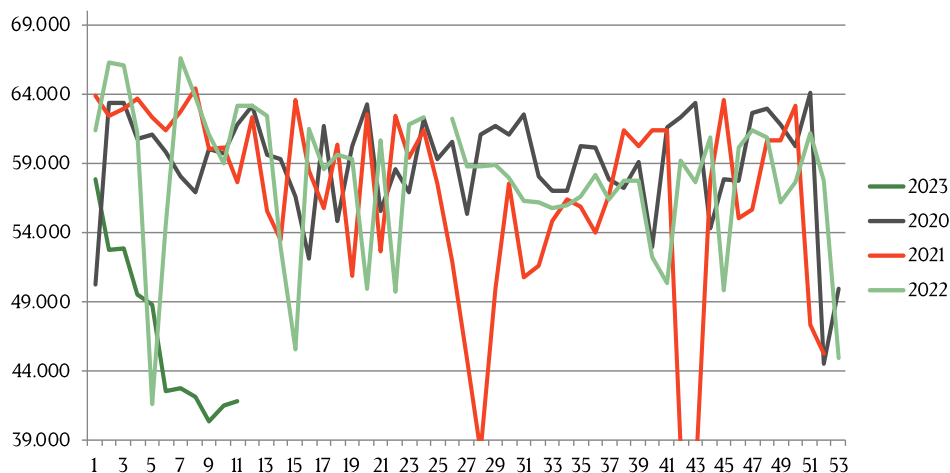

Weekly slaughtering's Danish Crown Essen

Week	2023	2022
1	57.867	61.376
2	52709	66.279
3	52844	66.098
4	49.518	61.128
5	48762	41543
6	42.464	54.500
7	42.706	66.544
8	42106	63.797
9	40341	61.020
10	41433	59.030
11	41.726	63.200
12		63.180
13		62.414
14		52.963
15		45.486
16		61.518
17		58.538
18		59.614
19		59.301
20		49.923
21		60.634
22		49.660
23		61.778
24		62.361
25		
26		62.168

Week		
27		58.795
28		58.856
29		57.990
30		56.234
31		56.165
32		55.716
33		55.985
34		56.548
35		58.154
36		56.373
37		57.704
38		57.691
39		52.245
40		50.297
41		59.149
42		57.650
43		60.840
44		49.755
45		60.156
46		61.330
47		60.860
48		56.192
49		57.575
50		61.188
51		57.719
52		44.890
53		
Average (week)		
Total (year)		
Change (week)		

Best regards,
Danish Crown