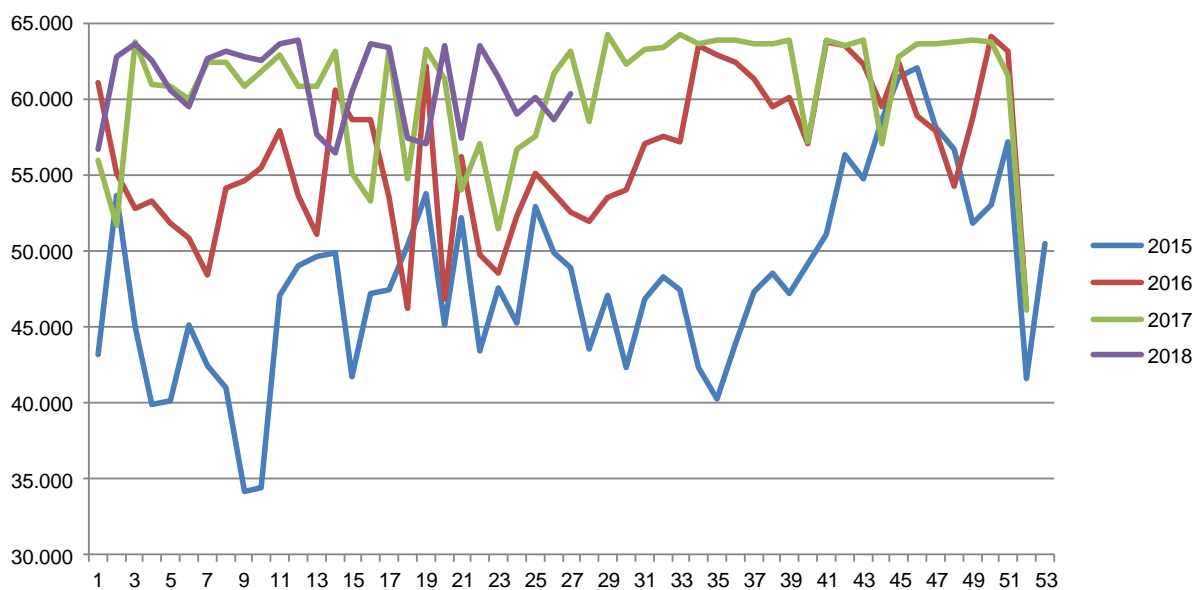

Weekly slaughtering's Danish Crown Essen

Week	2018	2017	2016
1	56.737	55.941	61.008
2	62.716	51.750	55.082
3	63.596	63.697	52.807
4	62.579	60.900	53.237
5	60.584	60.849	51.815
6	59.507	60.034	50.912
7	62.597	62.439	48.411
8	63.178	62.356	54.099
9	62.731	60.854	54.564
10	62.555	61.852	55.520
11	63.673	62.925	57.931
12	63.832	60.855	53.690
13	57.666	60.885	51.129
14	56.402	63.124	60.589
15	60.480	55.147	58.608
16	63.566	53.305	58.646
17	63.393	63.211	53.508
18	57.370	54.697	46.260
19	57.111	63.208	62.129
20	63.484	61.278	46.814
21	57.400	53.958	56.222
22	63.529	57.051	49.798
23	61.383	51.432	48.579
24	59.021	56.730	52.277
25	60.077	57.586	55.088
26	58.620	61.698	53.747

Week	2018	2017	2016
27	60.288	63.096	52.567
28		58.468	51.977
29		64.235	53.498
30		62.340	54.009
31		63.228	57.008
32		63.406	57.569
33		64.249	57.230
34		63.679	63.500
35		63.894	62.909
36		63.887	62.374
37		63.630	61.328
38		63.653	59.540
39		63.847	60.082
40		57.194	57.049
41		63.846	63.693
42		63.544	63.445
43		63.895	62.265
44		57.086	59.466
45		62.761	62.394
46		63.598	58.916
47		63.642	57.902
48		63.704	54.257
49		63.813	58.725
50		63.709	64.147
51		61.524	63.091
52		46.076	46.280
53			
Average (week)	60.892	60.649	56.302
Total (year)	1.644.075	3.153.766	2.927.691
Change (week)	0,40%	7,72%	17,23%

Best regards
Danish Crown