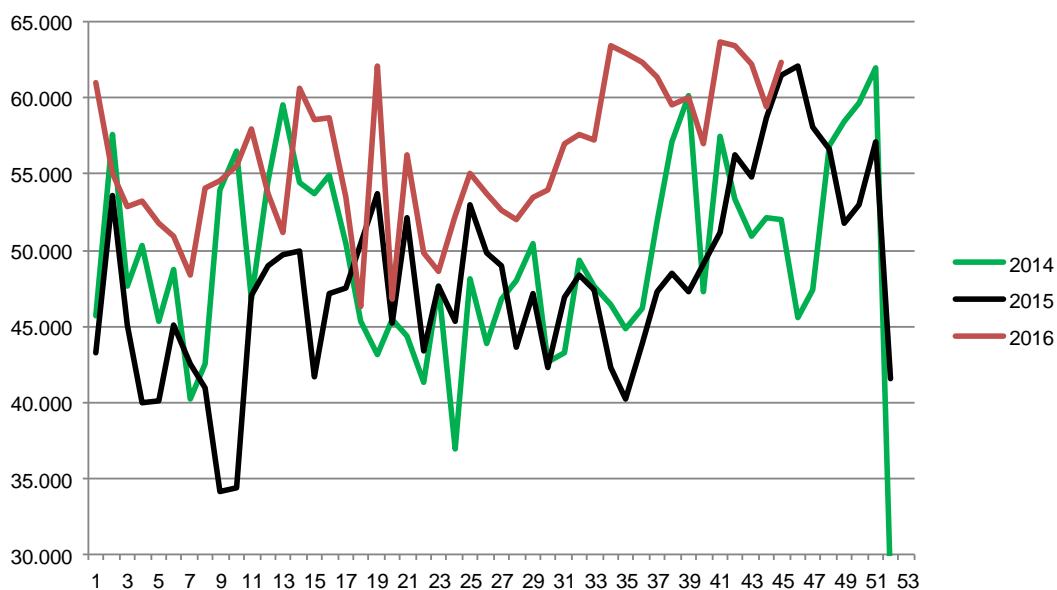

Weekly slaughtering's Danish Crown Essen

Week	2016	2015	2014
1	61.008	43.195	45.700
2	55.082	53.638	57.627
3	52.807	45.020	47.587
4	53.237	39.931	50.291
5	51.815	40.117	45.320
6	50.912	45.104	48.727
7	48.411	42.472	40.239
8	54.099	40.946	42.546
9	54.564	34.166	53.908
10	55.520	34.377	56.509
11	57.931	47.055	46.723
12	53.690	48.978	54.549
13	51.129	49.673	59.533
14	60.589	49.904	54.443
15	58.608	41.702	53.755
16	58.646	47.150	54.869
17	53.508	47.488	50.487
18	46.260	50.416	45.280
19	62.129	53.759	43.100
20	46.814	45.179	45.389
21	56.222	52.159	44.297
22	49.798	43.422	41.285
23	48.579	47.593	47.598
24	52.277	45.265	36.922
25	55.088	52.956	48.136
26	53.747	49.840	43.921

Week	2016	2015	2014
27	52.567	48.928	46.759
28	51.977	43.582	47.950
29	53.498	47.141	50.452
30	54.009	42.317	42.692
31	57.008	46.882	43.203
32	57.569	48.324	49.375
33	57.230	47.392	47.650
34	63.500	42.320	46.411
35	62.909	40.239	44.796
36	62.374	43.894	46.174
37	61.328	47.298	51.838
38	59.540	48.522	57.162
39	60.082	47.249	60.108
40	57.049	49.104	47.249
41	63.693	51.140	57.511
42	63.445	56.284	53.302
43	62.265	54.756	50.854
44	59.466	58.676	52.169
45	62.394	61.458	52.053
46		62.096	45.584
47		58.136	47.440
48		56.648	56.897
49		51.792	58.440
50		53.040	59.646
51		57.128	61.950
52		41.578	27.955
53		50.466	
Average (week)	56.097	48.073	49.315
Total (year)	2.524.373	2.497.429	2.564.361
Change (week)	16,69%	-2,52%	-5,56%

Best regards
Danish Crown