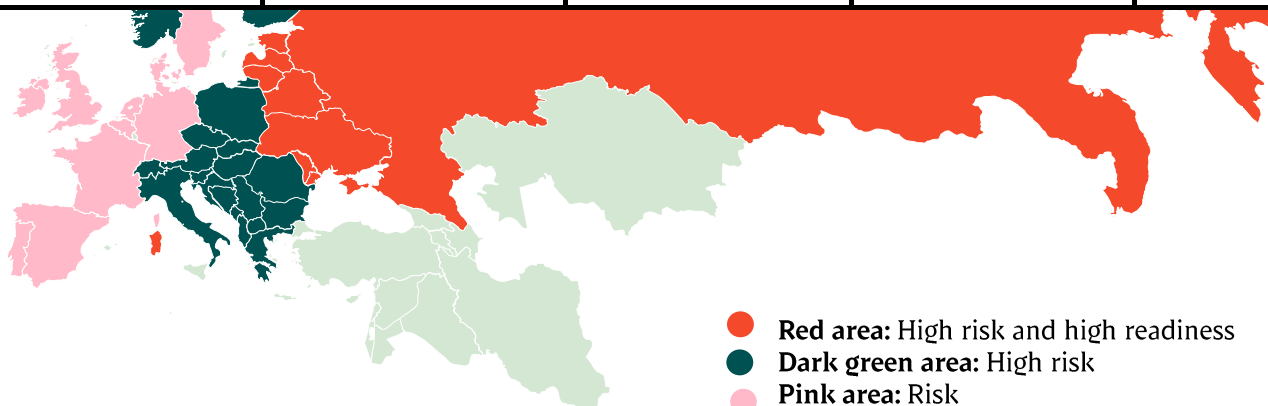

African swine fever

Period May 9th - May 14th		Year to date January 1st - May 14th		2020	
Piġs	Wild boars	Piġs	Wild boars	Piġs	Wild boars
			26		66
	5		103	3	300
	6		53	3	222
	54	1	1.575	103	3.980
			5		40
		5	1	23	5
12	37	446	721	1.008	848
	71		2.164		3.952
	4		163	19	509
	57		1.066	17	32
		33	71	15	
				2	3
					3
	23		711		338
				1	
12	257	485	6.659	1.194	10.66

Best regards,
Danish Crown