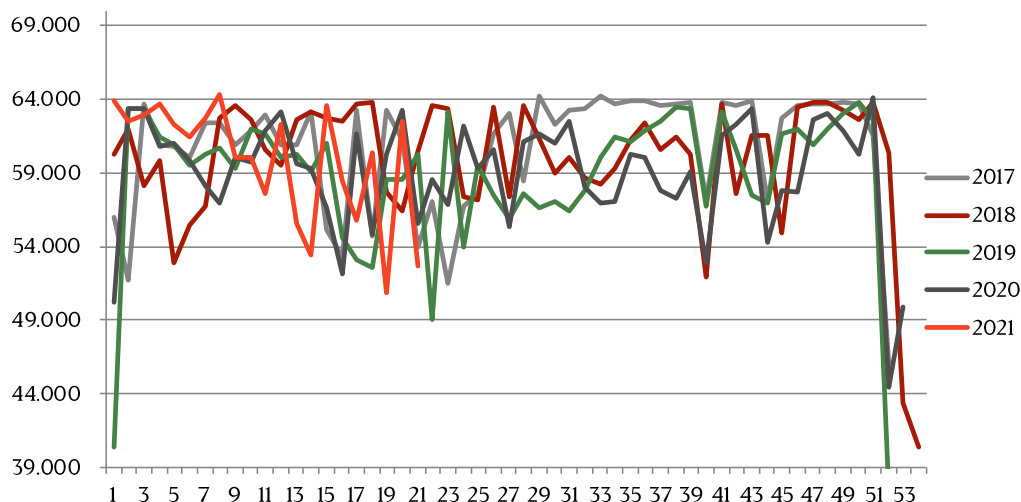

Weekly slaughtering's Danish Crown Essen

Week	2021	2020
1	63856	50.209
2	62474	63.378
3	62901	63.402
4	63648	60.747
5	62280	61.019
6	61.404	59.845
7	62.697	58.095
8	64.376	56.897
9	60.006	60.033
10	60.090	59.724
11	57.586	61.817
12	62.295	63.130
13	55.569	59.585
14	53.423	59.247
15	63.548	56.629
16	58.421	52.081
17	55.717	61.680
18	60.384	54.760
19	50.877	60.222
20	62.542	63.225
21	52.670	55.570
22		58.517
23		56.849
24		62.218
25		59.332
26		60.534

Week	2021	2020
27		55.300
28		61.076
29		61.663
30		61.043
31		62.529
32		58.016
33		56.966
34		57.021
35		60.226
36		60.086
37		57.850
38		57.241
39		59.037
40		52.913
41		61.570
42		62.290
43		63.361
44		54.244
45		57.791
46		57.701
47		62.613
48		62.997
49		61.829
50		60.254
51		64.077
52		44.436
53		49.926
Average (week)	59.846	58.921
Total (year)	1.256.764	3.122.801
Change (week)	1,57%	0,21%

Best regards,
Danish Crown