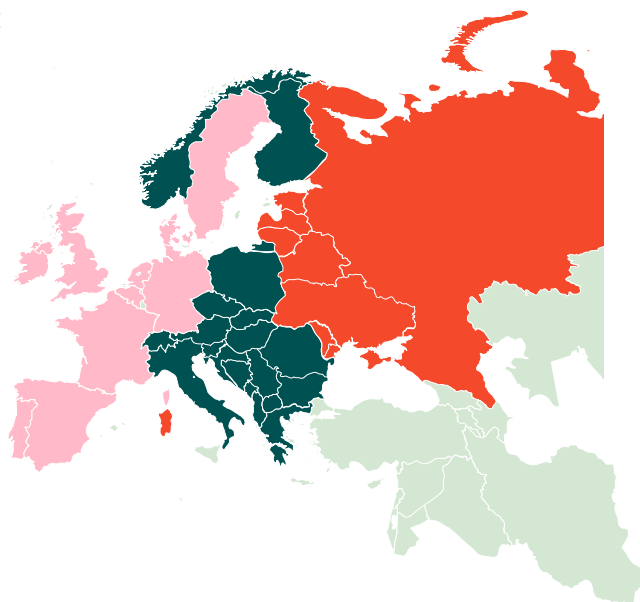

Best regards,
Danish Crown

Weekly slaughtering's Danish Crown Essen

Week	2020	2019
1	50.209	40.367
2	63.378	63.329
3	63.402	63.408
4	60.747	61.468
5	61.019	60.896
6	59.845	59.523
7	58.095	60.227
8	56.897	60.695
9	60.033	59.326
10	59.724	62.005
11	61.817	61.619
12	63.130	60.030
13	59.585	60.311
14	59.247	59.040
15	56.629	61.006
16	52.081	54.587
17	61.680	53.110
18	54.760	52.555
19	60.222	58.603
20	63.225	58.518
21	55.570	60.282
22	58.517	49.073
23	56.849	63.195
24	62.218	53.936
25	59.332	59.462
26	60.534	57.454

Best regards,
Danish Crown

African swine fever

The EU Commission's reporting system for African swine fever for EU countries and Ukraine has been updated until 27th of September.

Country	Period September 21 th - September 27 th		Year to date January 1 st – September 27 th		2019		2018	
	Pigs	Wild boars	Pigs	Wild boars	Pigs	Wild boars	Pigs	Wild boars
Estonia				45		80		230
Latvia		3	3	216	1	369	10	685
Lithuania		2	3	170	19	464	51	1.443
Poland	5	13	97	3.268	48	2.468	109	2.438
Italy (Sardinia)				32	1	60	10	64
Ukraine			14	4	42	11	105	41
Czech Republic								28
Romania	32	5	723	672	1.724	683	1.163	170
Hungary		17		3.533		1.598		138
Bulgaria		10	18	425	44	165	1	5
Slovakia	1	6	17	171	11	27		
Serbia			15	41	18			
Moldova			1	30				
Belgium				3		482		161
Germany		21		35				
Greece			1					
Total	38	77	892	8.645	1.908	6.407	1.449	5.403