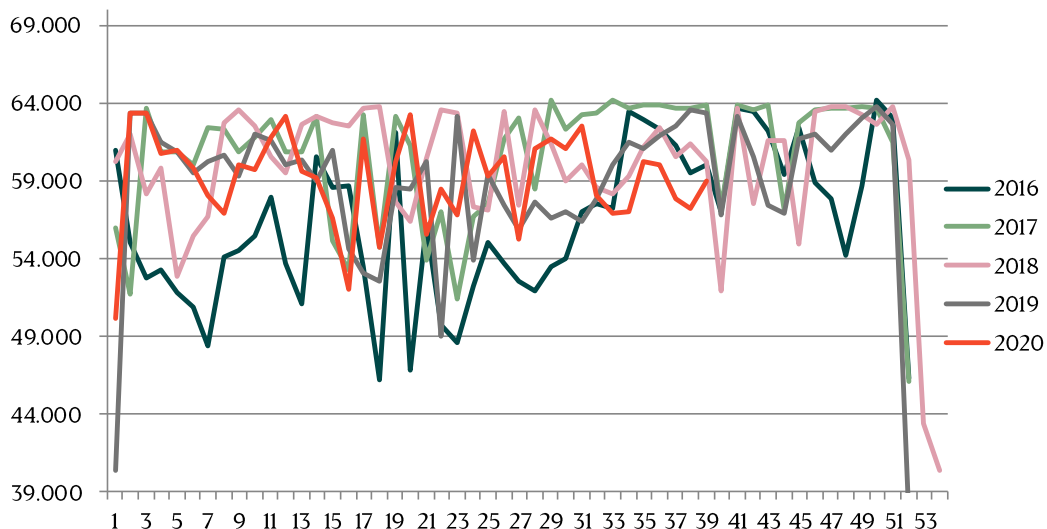

Weekly slaughtering's Danish Crown Essen

Week	2020	2019
1	50.209	40.367
2	63.378	63.329
3	63.402	63.408
4	60.747	61.468
5	61.019	60.896
6	59.845	59.523
7	58.095	60.227
8	56.897	60.695
9	60.033	59.326
10	59.724	62.005
11	61.817	61.619
12	63.130	60.030
13	59.585	60.311
14	59.247	59.040
15	56.629	61.006
16	52.081	54.587
17	61.680	53.110
18	54.760	52.555
19	60.222	58.603
20	63.225	58.518
21	55.570	60.282
22	58.517	49.073
23	56.849	63.195
24	62.218	53.936
25	59.332	59.462
26	60.534	57.454

Week	2020	2019
27	55.300	55.853
28	61.076	57.615
29	61.663	56.638
30	61.043	57.069
31	62.529	56.393
32	58.016	57.813
33	56.966	60.073
34	57.021	61.488
35	60.226	61.071
36	60.086	61.898
37	57.850	62.502
38	57.241	63.527
39	59.037	63.325
40		56.780
41		63.150
42		60.543
43		57.436
44		56.962
45		61.664
46		61.984
47		60.934
48		61.976
49		63.046
50		63.812
51		62.634
52		37.264
Average (week)	59.149	58.798
Total (year)	2.306.799	3.057.475
Change (week)	0,60%	-2,32%

Best regards,
Danish Crown