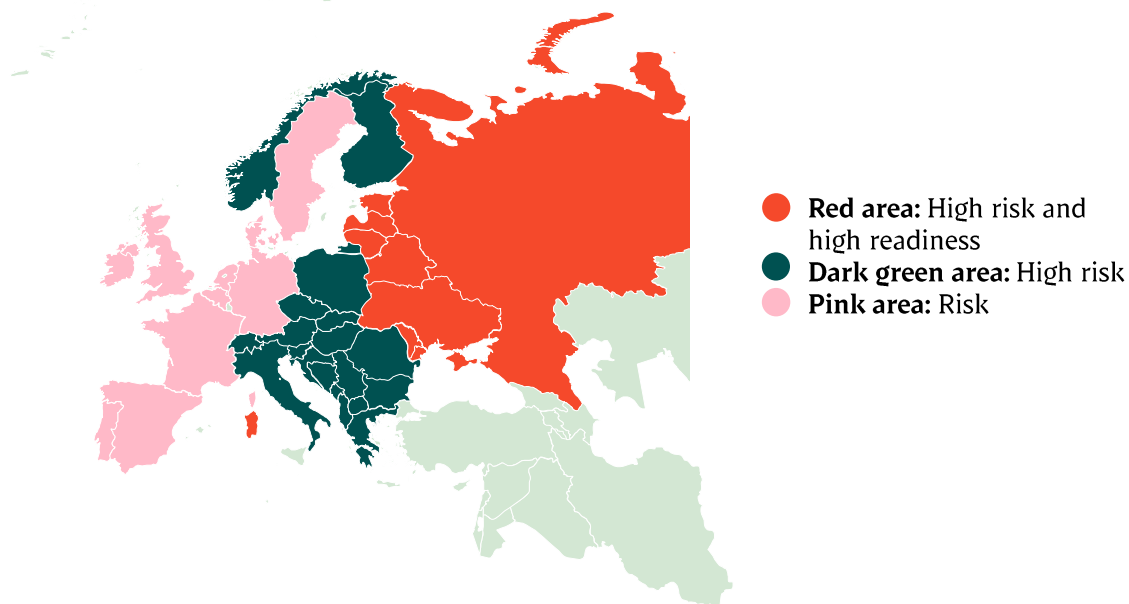

| Week | 2020 | 2019 |
|-----------------------|------------------|------------------|
| 27 | 55.300 | 55.853 |
| 28 | 61.076 | 57.615 |
| 29 | 61.663 | 56.638 |
| 30 | 61.043 | 57.069 |
| 31 | 62.529 | 56.393 |
| 32 | 58.016 | 57.813 |
| 33 | 56.966 | 60.073 |
| 34 | 57.021 | 61.488 |
| 35 | 60.226 | 61.071 |
| 36 | 60.086 | 61.898 |
| 37 | 57.850 | 62.502 |
| 38 | 57.241 | 63.527 |
| 39 | 59.037 | 63.325 |
| 40 | 52.913 | 56.780 |
| 41 | 61.570 | 63.150 |
| 42 | 62.290 | 60.543 |
| 43 | | 57.436 |
| 44 | | 56.962 |
| 45 | | 61.664 |
| 46 | | 61.984 |
| 47 | | 60.934 |
| 48 | | 61.976 |
| 49 | | 63.046 |
| 50 | | 63.812 |
| 51 | | 62.634 |
| 52 | | 37.264 |
| Average (week) | 59.133 | 58.798 |
| Total (year) | 2.483.572 | 3.057.475 |
| Change (week) | 0,57% | -2,32% |

Best regards,
Danish Crown

African swine fever

The EU Commission's reporting system for African swine fever for EU countries and Ukraine has been updated until 4th of October.

| Period October 5 th - October 11 th | | Year to date January 1 st - October 11 th | | 2019 | | 2018 | |
|--|------------|--|------------|-------|------------|-------|------------|
| Piġs | Wild boars | Piġs | Wild boars | Piġs | Wild boars | Piġs | Wild boars |
| | 2 | | 51 | | 80 | | 230 |
| | 10 | 3 | 228 | 1 | 369 | 10 | 685 |
| | 5 | 3 | 177 | 19 | 464 | 51 | 1.443 |
| 2 | 33 | 100 | 3.362 | 48 | 2.468 | 109 | 2.438 |
| | | | 32 | 1 | 60 | 10 | 64 |
| | | 14 | 4 | 42 | 11 | 105 | 41 |
| | | | | | | | 28 |
| 37 | 4 | 784 | 681 | 1.724 | 683 | 1.163 | 170 |
| | 26 | | 3.595 | | 1.598 | | 138 |
| | | 19 | 431 | 44 | 165 | 1 | 5 |
| | 6 | 17 | 182 | 11 | 27 | | |
| | | 15 | 41 | 18 | | | |
| | | 2 | 30 | | | | |
| | | | 3 | | 482 | | 161 |
| | 6 | | 55 | | | | |
| | | 1 | | | | | |
| 39 | 92 | 958 | 8.872 | 1.908 | 6.407 | 1.449 | 5.403 |