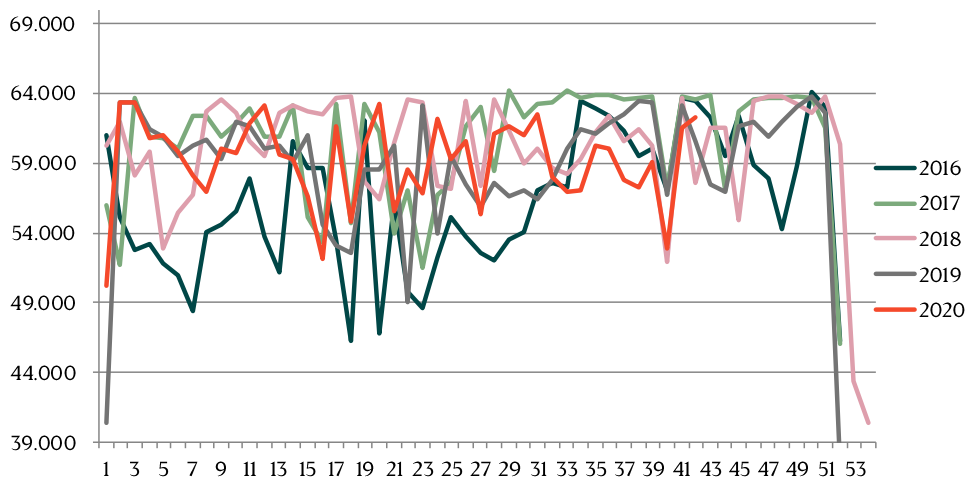

Weekly slaughtering's Danish Crown Essen

Week	2020	2019
1	50.209	40.367
2	63.378	63.329
3	63.402	63.408
4	60.747	61.468
5	61.019	60.896
6	59.845	59.523
7	58.095	60.227
8	56.897	60.695
9	60.033	59.326
10	59.724	62.005
11	61.817	61.619
12	63.130	60.030
13	59.585	60.311
14	59.247	59.040
15	56.629	61.006
16	52.081	54.587
17	61.680	53.110
18	54.760	52.555
19	60.222	58.603
20	63.225	58.518
21	55.570	60.282
22	58.517	49.073
23	56.849	63.195
24	62.218	53.936
25	59.332	59.462
26	60.534	57.454

Week	2020	2019
27	55.300	55.853
28	61.076	57.615
29	61.663	56.638
30	61.043	57.069
31	62.529	56.393
32	58.016	57.813
33	56.966	60.073
34	57.021	61.488
35	60.226	61.071
36	60.086	61.898
37	57.850	62.502
38	57.241	63.527
39	59.037	63.325
40	52.913	56.780
41	61.570	63.150
42	62.290	60.543
43		57.436
44		56.962
45		61.664
46		61.984
47		60.934
48		61.976
49		63.046
50		63.812
51		62.634
52		37.264
Average (week)	59.133	58.798
Total (year)	2.483.572	3.057.475
Change (week)	0,57%	-2,32%

Best regards,
Danish Crown