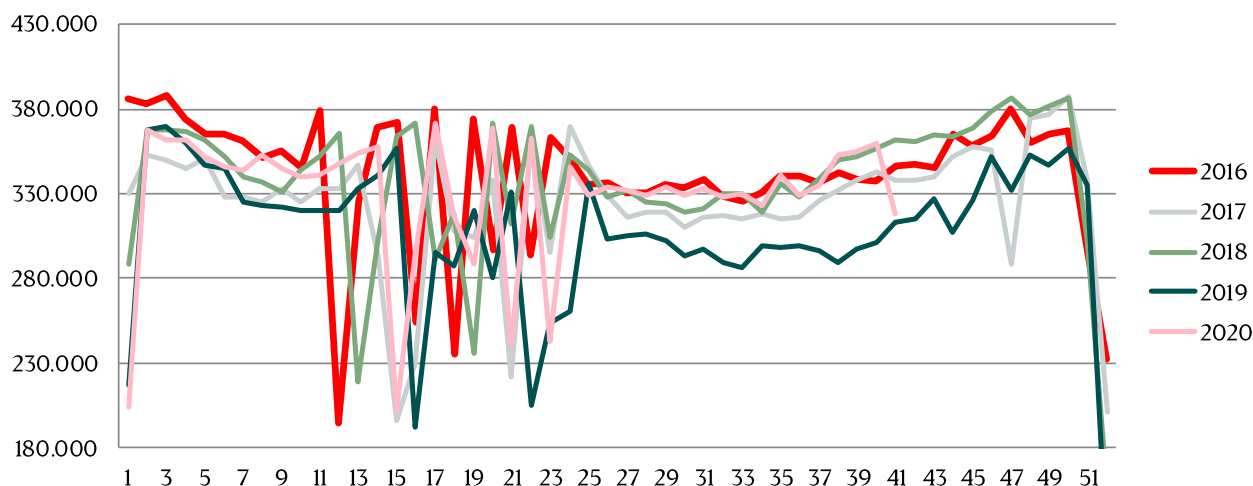

Total killings Denmark (98 % of all slaughtering)

Week	2020	2019
1	203.768	217.081
2	367.603	367.355
3	361.313	369.764
4	361.348	359.584
5	351.634	346.402
6	345.865	344.954
7	343.499	325.222
8	352.385	322.618
9	344.474	321.585
10	340.237	319.738
11	341.090	319.738
12	348.230	320.260
13	353.750	332.764
14	357.739	340.529
15	202.219	356.482
16	294.576	192.065
17	371.519	295.046
18	317184	287.427
19	288.549	320.386
20	368.284	280.362
21	240.165	330.707
22	362.427	204.819
23	242.475	253.658
24	345.561	260.157
25	329.279	335.424
26	334.024	303.516

Week	2020	2019
27	331.436	305.588
28	328.724	306.207
29	333.829	302.079
30	329.207	293.137
31	332.989	297.507
32	327.563	289.400
33	329.490	286.044
34	323.247	298.781
35	341.204	298.500
36	328.517	298.972
37	334.976	295.801
38	352.297	289.367
39	354.443	297.225
40	359.304	301.453
41	318.292	313.505
42		315.497
43		327.400
44		307.094
45		325.911
46		351.608
47		331.687
48		352.773
49		346.580
50		356.984
51		334.560
52		110.631
Average (week)	329.139	306.960
Total (year)	13.494.715	15.961.934

Best regards,
Danish Crown