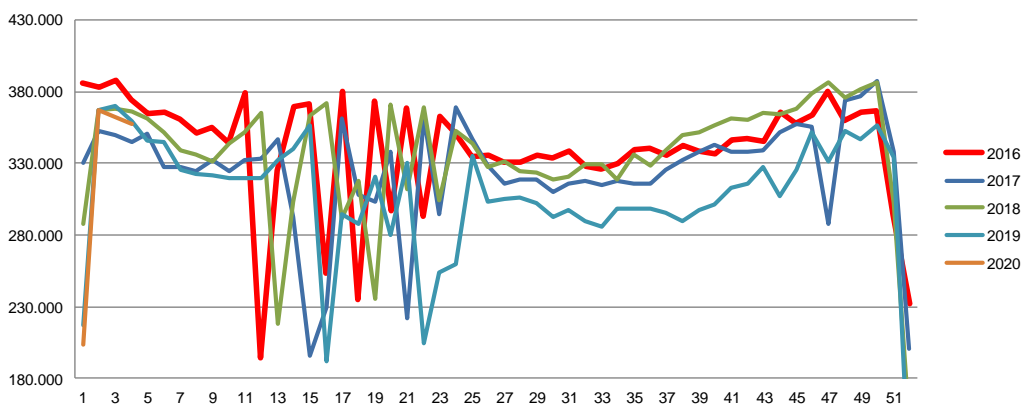

Week	2020	2019
27		88,29
28		88,18
29		88,22
30		87,85
31		87,45
32		87,68
33		87,46
34		87,42
35		87,45
36		87,65
37		87,75
38		87,79
39		88,15
40		88,42
41		88,73
42		89,01
43		89,53
44		89,20
45		89,38
46		89,18
47		88,34
48		88,20
49		87,54
50		86,95
51		86,38
52		88,49
Average (week)	91,80	87,12

Best regards
Danish Crown

Total killings Denmark (98 % of all slaughtering's)

Week	2019	
1	203.768	217.081
2	367.603	367.355
3	362.357	369.764
4	357.198	359.584
5		346.402
6		344.954
7		325.222
8		322.618
9		321.585
10		319.738
11		319.738
12		320.260
13		332.764
14		340.529
15		356.482
16		192.065
17		295.046
18		287.427
19		320.386
20		280.362
21		330.707
22		204.819
23		253.658
24		260.157
25		335.424
26		303.516

Week	2019	
27		305.588
28		306.207
29		302.079
30		293.137
31		297.507
32		289.400
33		286.044
34		298.781
35		298.500
36		298.972
37		295.801
38		289.367
39		297.225
40		301.453
41		313.505
42		315.497
43		327.400
44		307.094
45		325.911
46		351.608
47		331.687
48		352.773
49		346.580
50		356.984
51		334.560
52		110.631
Average (week)	322.732	306.960
Total (year)	1.290.926	15.961.934

Best regards
Danish Crown

Weekly slaughtering's Danish Crown Essen

Week	2020	2019
1	50209	40.367
2	63378	63.329
3	63402	63.408
4	60747	61.468
5	61019	60.896
6		59.523
7		60.227
8		60.695
9		59.326
10		62.005
11		61.619
12		60.030
13		60.311
14		59.040
15		61.006
16		54.587
17		53.110
18		52.555
19		58.603
20		58.518
21		60.282
22		49.073
23		63.195
24		53.936
25		59.462
26		57.454