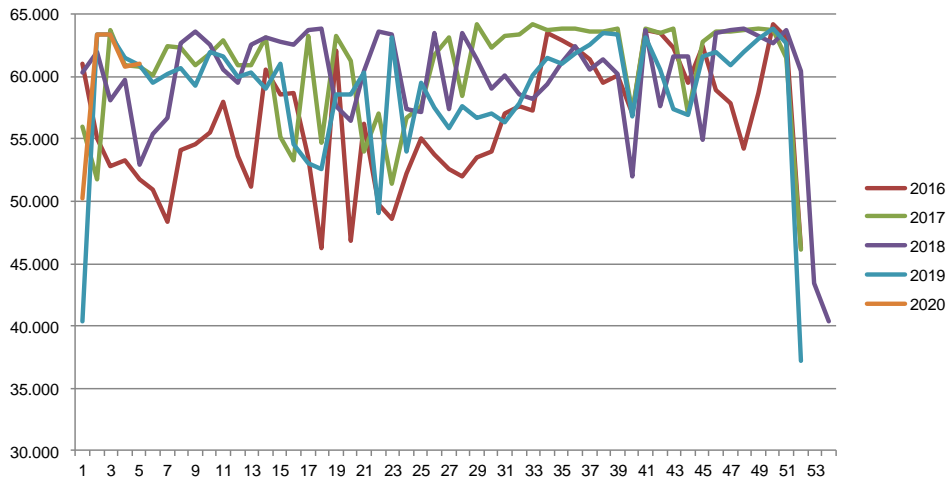

Weekly slaughtering's Danish Crown Essen

Week	2020	2019
1	50209	40.367
2	63378	63.329
3	63402	63.408
4	60747	61.468
5	61019	60.896
6		59.523
7		60.227
8		60.695
9		59.326
10		62.005
11		61.619
12		60.030
13		60.311
14		59.040
15		61.006
16		54.587
17		53.110
18		52.555
19		58.603
20		58.518
21		60.282
22		49.073
23		63.195
24		53.936
25		59.462
26		57.454

Week	2020	2019
27		55.853
28		57.615
29		56.638
30		57.069
31		56.393
32		57.813
33		60.073
34		61.488
35		61.071
36		61.898
37		62.502
38		63.527
39		63.325
40		56.780
41		63.150
42		60.543
43		57.436
44		56.962
45		61.664
46		61.984
47		60.934
48		61.976
49		63.046
50		63.812
51		62.634
52		37.264
Average (week)	59.751	58.798
Total (year)	298.755	3.057.475
Change (week)	1,62%	-2,32%

Best regards
Danish Crown