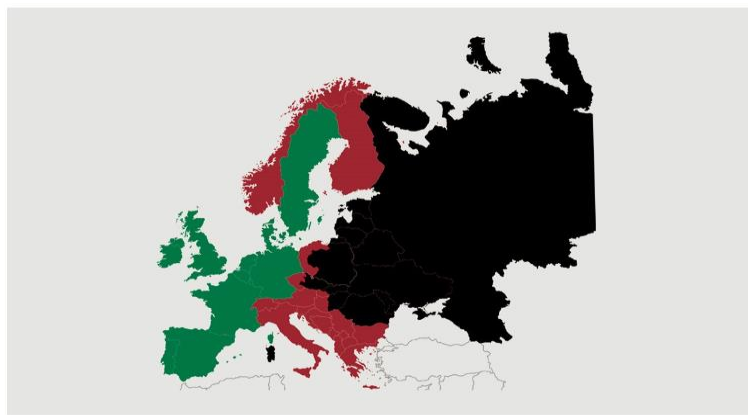

Best regards
Danish Crown

Weekly slaughtering's Danish Crown Essen

Week	2020	2019
1	50209	40.367
2	63378	63.329
3	63402	63.408
4	60747	61.468
5	61019	60.896
6		59.523
7		60.227
8		60.695
9		59.326
10		62.005
11		61.619
12		60.030
13		60.311
14		59.040
15		61.006
16		54.587
17		53.110
18		52.555
19		58.603
20		58.518
21		60.282
22		49.073
23		63.195
24		53.936
25		59.462
26		57.454

Best regards
Danish Crown

African swine fever

The EU Commission's reporting system for African swine fever for EU countries and Ukraine has been updated until 26th of January.

Country	Period January 21 st - January 26 th		Year to date January 1 st - January 26 th		2019		2018	
	Pigs	Wild boars	Pigs	Wild boars	Pigs	Wild boars	Pigs	Wild boars
Estonia		1		5		80		230
Latvia		10		40	1	369	10	685
Lithuania		4		34	19	464	51	1.443
Poland		161		322	48	2.468	109	2.438
Italy		5		17	1	60	10	64
Ukraine		1	1	2	42	11	105	41
Czech Republic								28
Romania	22	32	78	118	1.724	683	1.163	170
Hungary		219		365		1.598		138
Bulgaria	1	15	6	71	44	165	1	5
Slovakia		2		9	11	27		
Serbia				9	18			
Belgium				1		482		161
Total	23	450	85	993	1.908	6.407	1.449	5.403

Black area: High risk and high readiness
 Red area: High risk
 Green area: Risk

Best regards
 Danish Crown

African swine fever outbreaks in China

Cities/Regions		
Shenyang	Harbin	Great Khinogan Mountains
Zhengzhou	Yunnan	Yulin
Lianyungang	Jinshan	Guigang
Wenzhou	Jiangxi	Chongqing
Xuancheng	Shaanxi	Bome
Wuxi	Heilongjiang	Bayi
Chuzhou	Tongzhou	Gongbo'gyamda
Jiamusi	Linfen	Urumqi
Tongling	Daitongzhuangcun	Hubei
Xilin Gol	Qianshanzhen	Shizhu
Wuhu City	Huxian	Chengmai
Jilin	Dongjiang Avenue	
Songyuan	Yongning	
Gongzhuling	Siyang	
Horqin	Jiangsu	
Hohhot	Suihua	
Yingkou	Guizhou	
Zhaotong	Sanming	
Luotian	Zhuhai	
Baojing	Jinan	
Qingyang	Jinzhou	
Wuxue	Panjin	
Sichuan	Xushui	