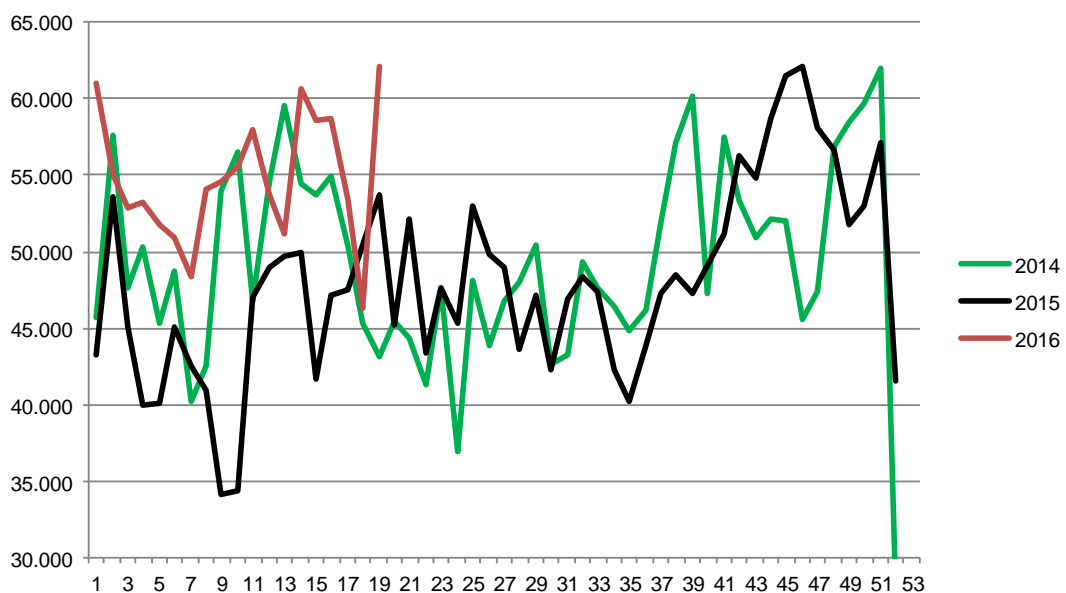

Week	2016	2015	2014
27		342.545	356.503
28		348.323	353.806
29		338.607	352.233
30		325.378	332.099
31		349.050	317.876
32		345.000	318.668
33		347.860	323.552
34		345.284	333.185
35		345.856	340.034
36		341.651	352.062
37		341.372	348.664
38		354.011	368.494
39		353.679	376.946
40		352.539	376.297
41		349.023	374.505
42		355.194	364.912
43		353.428	368.832
44		370.453	374.565
45		381.122	368.182
46		374.076	366.168
47		379.225	399.296
48		373.294	371.471
49		378.861	406.665
50		376.079	413.966
51		380.302	378.561
52		214.345	137.802
53		214.290	
Average (week)		348.635	351.540
Total (year)		18.263.377	18.280.101

Best regards
Danish Crown

Weekly slaughtering's Danish Crown Essen

Week	2016	2015	2014
1	61.008	43.195	45.700
2	55.082	53.638	57.627
3	52.807	45.020	47.587
4	53.237	39.931	50.291
5	51.815	40.117	45.320
6	50.912	45.104	48.727
7	48.411	42.472	40.239
8	54.099	40.946	42.546
9	54.564	34.166	53.908
10	55.520	34.377	56.509
11	57.931	47.055	46.723
12	53.690	48.978	54.549
13	51.129	49.673	59.533
14	60.589	49.904	54.443
15	58.608	41.702	53.755
16	58.646	47.150	54.869
17	53.508	47.488	50.487
18	46.260	50.416	45.280
19	62.129	53.759	43.100
20		45.179	45.389
21		52.159	44.297
22		43.422	41.285
23		47.593	47.598
24		45.265	36.922
25		52.956	48.136
26		49.840	43.921

Week	2015	2014
27	48.928	46.759
28	43.582	47.950
29	47.141	50.452
30	42.317	42.692
31	46.882	43.203
32	48.324	49.375
33	47.392	47.650
34	42.320	46.411
35	40.239	44.796
36	43.894	46.174
37	47.298	51.838
38	48.522	57.162
39	47.249	60.108
40	49.104	47.249
41	51.140	57.511
42	56.284	53.302
43	54.756	50.854
44	58.676	52.169
45	61.458	52.053
46	62.096	45.584
47	58.136	47.440
48	56.648	56.897
49	51.792	58.440
50	53.040	59.646
51	57.128	61.950
52	41.578	27.955
53	50.466	
Average (week)	54.734	49.315
Total (year)	1.039.945	2.564.361