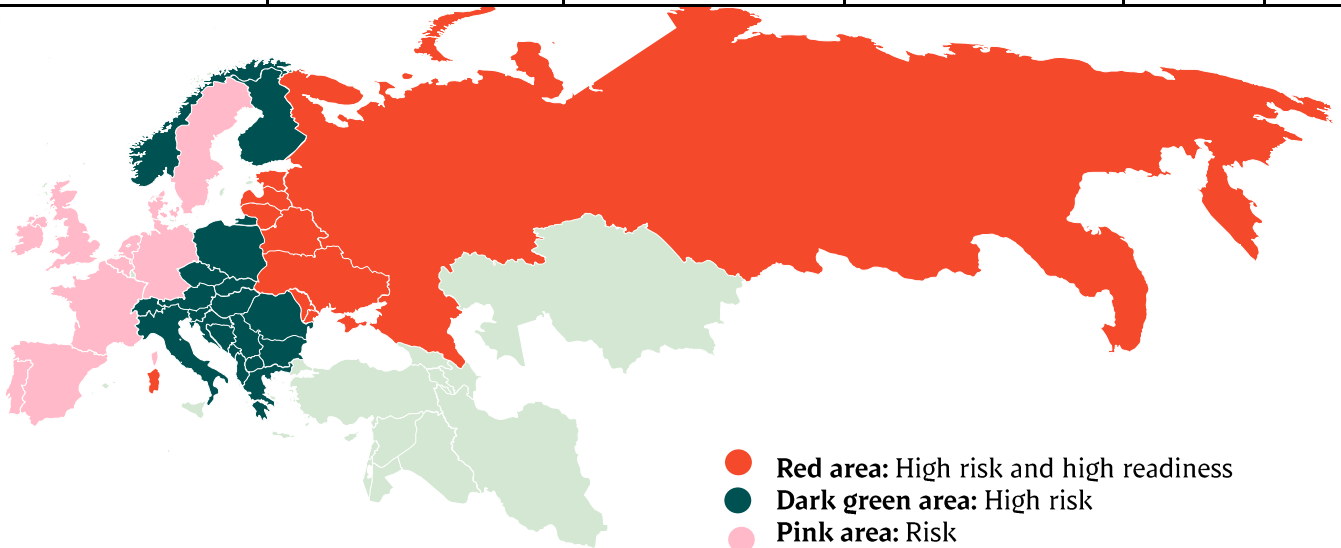

Week	2021	2020
27		331.436
28		328.724
29		333.829
30		329.207
31		332.989
32		327.563
33		329.490
34		323.247
35		341.204
36		328.517
37		334.976
38		352.297
39		354.443
40		359.244
41		324.024
42		332.460
43		348.445
44		360.837
45		363.191
46		394.011
47		380.082
48		379.615
49		383.771
50		366.131
51		384.293
52		197.639

Best regards,
Danish Crown

Weekly slaughtering's Danish Crown Essen

Week	2021	2020
1	63856	50.209
2	62474	63.378
3	62901	63.402
4	63648	60.747
5	62280	61.019
6	61.404	59.845
7	62.697	58.095
8		56.897
9		60.033
10		59.724
11		61.817
12		63.130
13		59.585
14		59.247
15		56.629
16		52.081
17		61.680
18		54.760
19		60.222
20		63.225
21		55.570
22		58.517
23		56.849
24		62.218
25		59.332
26		60.534

Week	2021	2020
27		55.300
28		61.076
29		61.663
30		61.043
31		62.529
32		58.016
33		56.966
34		57.021
35		60.226
36		60.086
37		57.850
38		57.241
39		59.037
40		52.913
41		61.570
42		62.290
43		63.361
44		54.244
45		57.791
46		57.701
47		62.613
48		62.997
49		61.829
50		60.254
51		64.077
52		44.436
53		49.926
Average (week)	62.751	58.921
Total (year)	439.260	3.122.801
Change (week)	6,50%	0,21%

Best regards,
Danish Crown

African swine fever

Period February 8 th - February 14 th		Year to date January 1 st - February 14 th		2020	
Pigs	Wild boars	Pigs	Wild boars	Pigs	Wild boars
	2		20		66
	5		52	3	300
			19	3	222
	62		452	103	3.980
			4		40
		2		23	5
38	44	176	291	1.008	848
	4		633		3.952
	18		90	19	509
	22		229	17	32
		2		15	4
				2	3
					3
	30		282		338
				1	
38	187	180	2.072	1.194	10.662