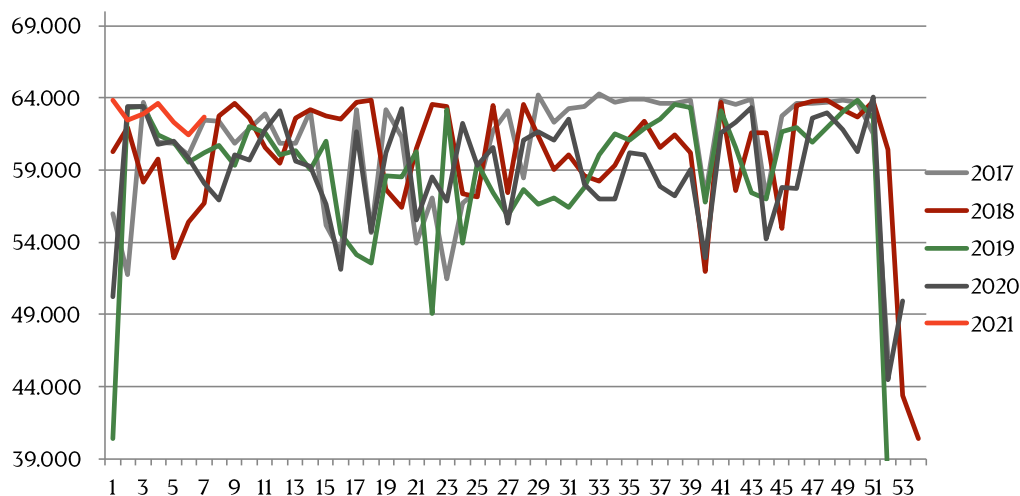

Weekly slaughtering's Danish Crown Essen

Week	2021	2020
1	63856	50.209
2	62474	63.378
3	62901	63.402
4	63648	60.747
5	62280	61.019
6	61.404	59.845
7	62.697	58.095
8		56.897
9		60.033
10		59.724
11		61.817
12		63.130
13		59.585
14		59.247
15		56.629
16		52.081
17		61.680
18		54.760
19		60.222
20		63.225
21		55.570
22		58.517
23		56.849
24		62.218
25		59.332
26		60.534

Week	2021	2020
27		55.300
28		61.076
29		61.663
30		61.043
31		62.529
32		58.016
33		56.966
34		57.021
35		60.226
36		60.086
37		57.850
38		57.241
39		59.037
40		52.913
41		61.570
42		62.290
43		63.361
44		54.244
45		57.791
46		57.701
47		62.613
48		62.997
49		61.829
50		60.254
51		64.077
52		44.436
53		49.926
Average (week)	62.751	58.921
Total (year)	439.260	3.122.801
Change (week)	6,50%	0,21%

Best regards,
Danish Crown