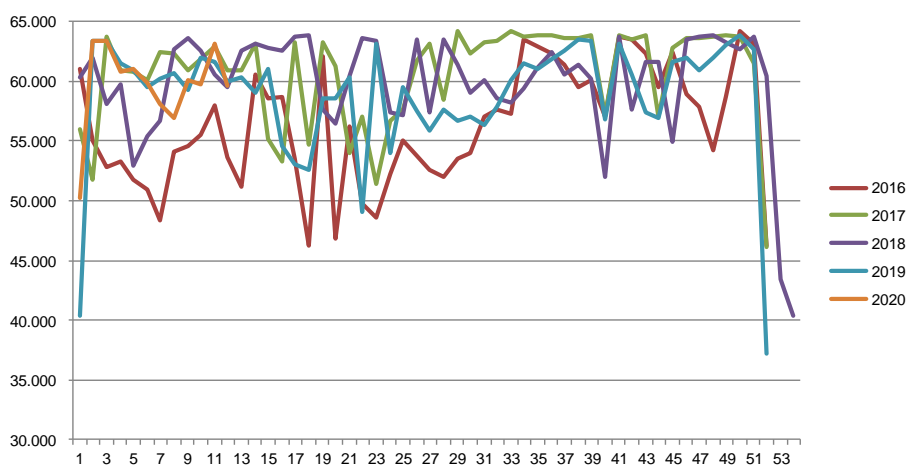

Weekly slaughtering's Danish Crown Essen

Week	2020	2019
1	50209	40.367
2	63378	63.329
3	63402	63.408
4	60747	61.468
5	61019	60.896
6	59845	59.523
7	58095	60.227
8	56897	60.695
9	60033	59.326
10	59724	62.005
11	63130	61.619
12	59585	60.030
13		60.311
14		59.040
15		61.006
16		54.587
17		53.110
18		52.555
19		58.603
20		58.518
21		60.282
22		49.073
23		63.195
24		53.936
25		59.462
26		57.454

Week	2020	2019
27		55.853
28		57.615
29		56.638
30		57.069
31		56.393
32		57.813
33		60.073
34		61.488
35		61.071
36		61.898
37		62.502
38		63.527
39		63.325
40		56.780
41		63.150
42		60.543
43		57.436
44		56.962
45		61.664
46		61.984
47		60.934
48		61.976
49		63.046
50		63.812
51		62.634
52		37.264
Average (week)	59.672	58.798
Total (year)	716.064	3.057.475
Change (week)	1,49%	-2,32%

Best regards
Danish Crown