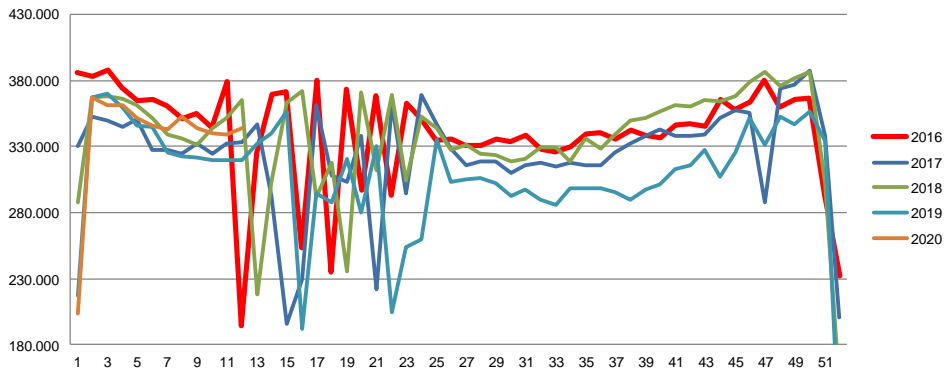

Total killings Denmark (98 % of all slaughtering's)

Week	2020	2019
1	203.768	217.081
2	367.603	367.355
3	361.313	369.764
4	361.348	359.584
5	351.634	346.402
6	345.865	344.954
7	343.499	325.222
8	352.385	322.618
9	344.474	321.585
10	340.237	319.738
11	339.014	319.738
12	343.850	320.260
13		332.764
14		340.529
15		356.482
16		192.065
17		295.046
18		287.427
19		320.386
20		280.362
21		330.707
22		204.819
23		253.658
24		260.157
25		335.424
26		303.516

Week	2020	2019
27		305.588
28		306.207
29		302.079
30		293.137
31		297.507
32		289.400
33		286.044
34		298.781
35		298.500
36		298.972
37		295.801
38		289.367
39		297.225
40		301.453
41		313.505
42		315.497
43		327.400
44		307.094
45		325.911
46		351.608
47		331.687
48		352.773
49		346.580
50		356.984
51		334.560
52		110.631
Average (week)	337.916	306.960
Total (year)	4.054.990	15.961.934

Best regards
Danish Crown