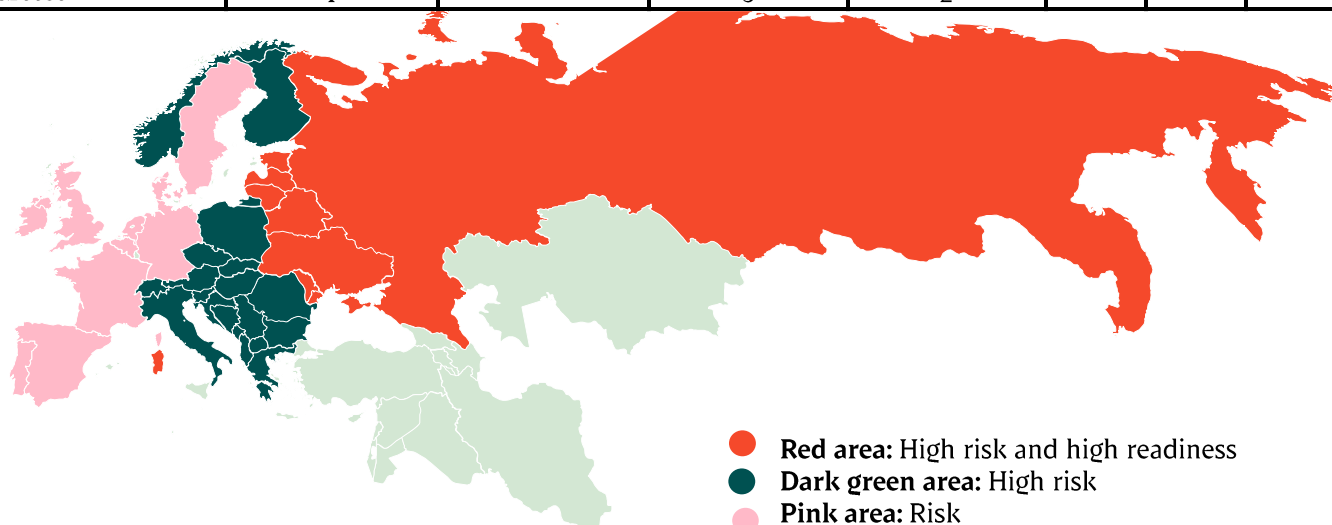

## Weekly slaughtering's Danish Crown Essen

Week	2023	2022
1	57.867	61.376
2	52709	66.279
3	52844	66.098
4	49.518	61.128
5	48762	41543
6	42.464	54.500
7	42.706	66.544
8	42106	63.797
9	40341	61.020
10	41433	59.030
11	41.726	63.200
12	41.316	63.180
13	41381	62.414
14	34205	52.963
15	35043	45.486
16	42248	61.518
17	35631	58.538
18	35.664	59.614
19	40.401	59.301
20	35.179	49.923
21	41.975	60.634
22	41.390	49.660
23		61.778
24		62.361
25		
26		62.168

Week		
27		58.795
28		58.856
29		57.990
30		56.234
31		56.165
32		55.716
33		55.985
34		56.548
35		58.154
36		56.373
37		57.704
38		57.691
39		52.245
40		50.297
41		59.149
42		57.650
43		60.840
44		49.755
45		60.156
46		61.330
47		60.860
48		56.192
49		57.575
50		61.188
51		57.719
52		44.890
53		
<b>Average (week)</b>		
<b>Total (year)</b>		
<b>Change (week)</b>		

## African swine fever

The EU Commission's reporting system for African swine fever for EU countries and Ukraine has been updated until 24<sup>th</sup> of July.

Country	Period June 4th- June 9th 2023		Year to date January 1 <sup>st</sup> - June 9th		2022		2021	
	Pigs	Wild boars	Pigs	Wild boars	Pigs	Wild boars	Pigs	Wild boars
Estonia				22		57	1	0
Latvia		9		169	6	913	2	3
Lithuania		12		179	16	302		2
Poland		49	1	1.786	14	2.152	124	3
Italy (Sardinia)		20	3	578	4	277	1	
Ukraine			3	5	7	2	13	
Czech Republic		9		28		1		
Romania	4	2	86	212	329	465	1.648	1
Hungary		8		302		550		2
Bulgaria				120	2	387	6	3
Slovakia		16		446	5	550	11	1
Serbia			86	165	107	146	33	
Moldova			15	6	14	3	1	
Nordmakedonien		1		14	30	9		
Belgium								
Germany		5	1	650	3	1.628	4	2
Greece	1		3	2				