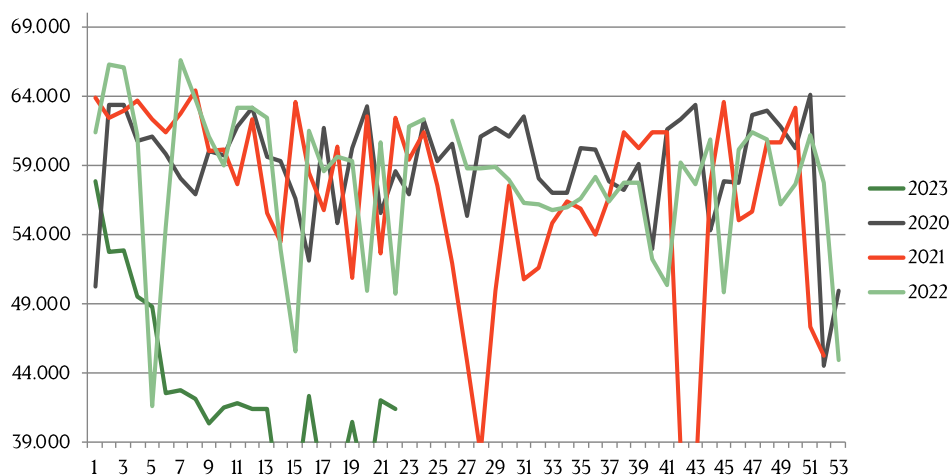

Weekly slaughtering's Danish Crown Essen

Week	2023	2022
1	57.867	61.376
2	52709	66.279
3	52844	66.098
4	49.518	61.128
5	48762	41543
6	42.464	54.500
7	42.706	66.544
8	42106	63.797
9	40341	61.020
10	41433	59.030
11	41.726	63.200
12	41.316	63.180
13	41381	62.414
14	34205	52.963
15	35043	45.486
16	42248	61.518
17	35631	58.538
18	35.664	59.614
19	40.401	59.301
20	35.179	49.923
21	41.975	60.634
22	41.390	49.660
23		61.778
24		62.361
25		
26		62.168

Week		
27		58.795
28		58.856
29		57.990
30		56.234
31		56.165
32		55.716
33		55.985
34		56.548
35		58.154
36		56.373
37		57.704
38		57.691
39		52.245
40		50.297
41		59.149
42		57.650
43		60.840
44		49.755
45		60.156
46		61.330
47		60.860
48		56.192
49		57.575
50		61.188
51		57.719
52		44.890
53		
Average (week)		
Total (year)		
Change (week)		

Best regards,
Danish Crown