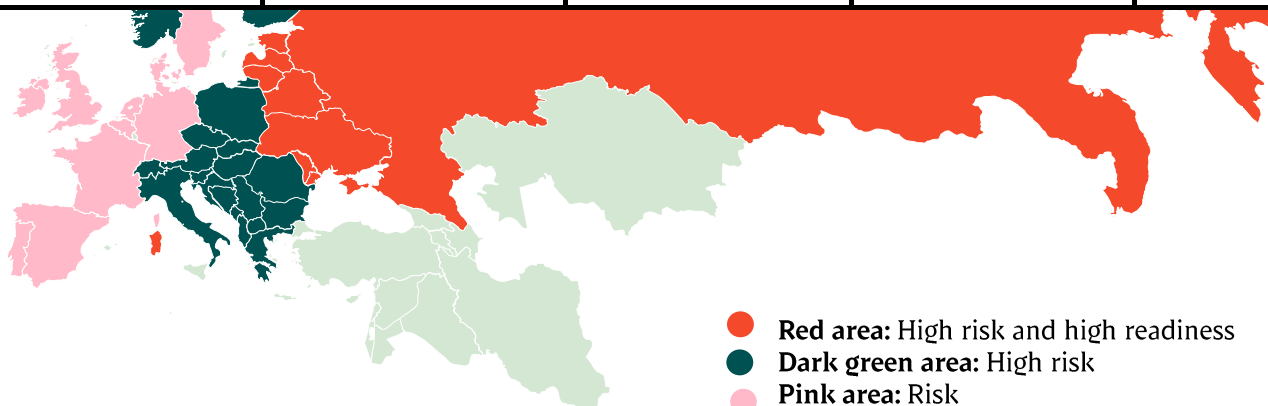

Week	2021	2020
27		331.436
28		328.724
29		333.829
30		329.207
31		332.989
32		327.563
33		329.490
34		323.247
35		341.204
36		328.517
37		334.976
38		352.297
39		354.443
40		359.244
41		324.024
42		332.460
43		348.445
44		360.837
45		363.191
46		394.011
47		380.082
48		379.615

Weekly slaughtering's Danish Crown Essen

Week	2021	2020
1	63856	50.209
2	62474	63.378
3	62901	63.402
4	63648	60.747
5	62280	61.019
6	61.404	59.845
7	62.697	58.095
8	64.376	56.897
9	60.006	60.033
10	60.090	59.724
11	57.586	61.817
12	62.295	63.130
13	55.569	59.585
14	53.423	59.247
15	63.548	56.629
16	58.421	52.081
17	55.717	61.680
18	60.384	54.760
19	50.877	60.222
20	62.542	63.225
21	52.670	55.570
22	62.469	58.517
23	59.450	56.849
24	61.404	62.218
25		59.332
26		60.534

Best regards,
Danish Crown

African swine fever

Period June 6 th - June 11 th		Year to date January 1 st - June 11 th		2020	
Piġs	Wild boars	Piġs	Wild boars	Piġs	Wild boars
	1		27		66
	2		112	3	300
	4		67	3	222
	102	2	1.782	103	3.980
			5		40
		5	1	23	5
11	9	481	761	1.008	848
	37		2.302		3.952
	2		169	19	509
	57		1.148	17	32
		33	71	15	
				2	3
					3
	20		754		338
				1	
11	234	521	7.199	1.194	10.66