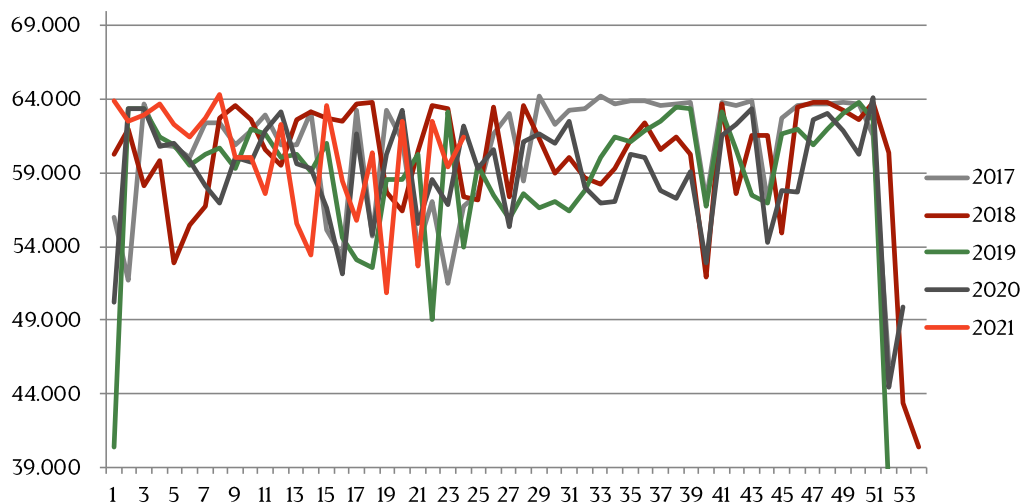

Weekly slaughtering's Danish Crown Essen

Week	2021	2020
1	63856	50.209
2	62474	63.378
3	62901	63.402
4	63648	60.747
5	62280	61.019
6	61.404	59.845
7	62.697	58.095
8	64.376	56.897
9	60.006	60.033
10	60.090	59.724
11	57.586	61.817
12	62.295	63.130
13	55.569	59.585
14	53.423	59.247
15	63.548	56.629
16	58.421	52.081
17	55.717	61.680
18	60.384	54.760
19	50.877	60.222
20	62.542	63.225
21	52.670	55.570
22	62.469	58.517
23	59.450	56.849
24	61.404	62.218
25		59.332
26		60.534

Week	2021	2020
27		55.300
28		61.076
29		61.663
30		61.043
31		62.529
32		58.016
33		56.966
34		57.021
35		60.226
36		60.086
37		57.850
38		57.241
39		59.037
40		52.913
41		61.570
42		62.290
43		63.361
44		54.244
45		57.791
46		57.701
47		62.613
48		62.997
49		61.829
50		60.254
51		64.077
52		44.436
53		49.926
Average (week)	60.004	58.921
Total (year)	1.440.087	3.122.801
Change (week)	1,84%	0,21%

Best regards,
Danish Crown