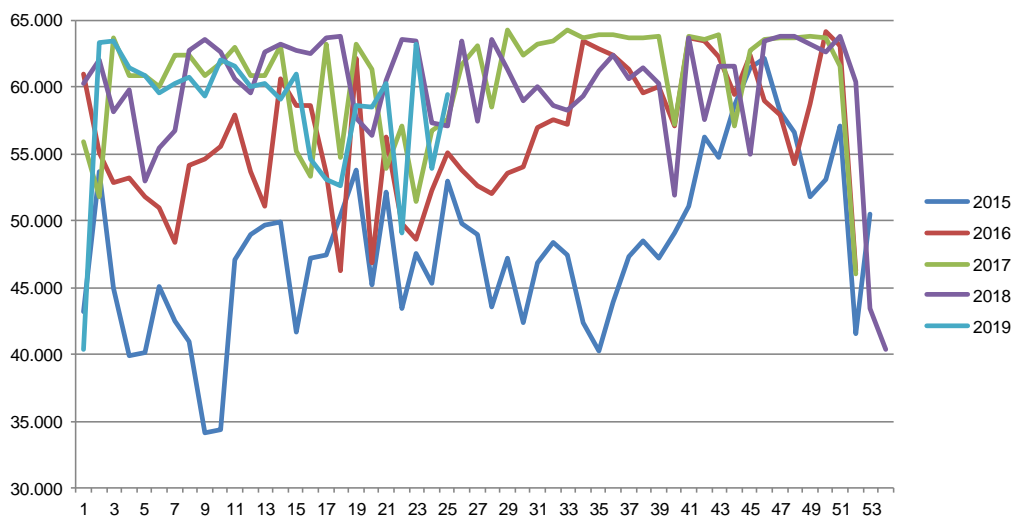

Weekly slaughtering's Danish Crown Essen

Week	2019	2018
1	40.367	56.737
2	63.329	62.716
3	63.408	63.596
4	61.468	62.579
5	60.896	60.584
6	59.523	59.507
7	60.227	62.597
8	60.695	63.178
9	59.326	62.731
10	62.005	62.555
11	61.619	63.673
12	60.030	63.832
13	60.311	57.666
14	59.040	56.402
15	61.006	60.480
16	54.587	63.566
17	53.110	63.393
18	52.555	57.370
19	58.603	57.111
20	58.518	63.484
21	60.282	57.400
22	49.073	63.529
23	63.195	61.383
24	53.936	59.021
25	59.462	60.077
26		58.620

Week	2019	2018
27		331.814
28		325.072
29		324.018
30		318.614
31		321.250
32		329.917
33		329.555
34		318.566
35		336.158
36		328.251
37		338.962
38		349.571
39		352.234
40		356.258
41		361.609
42		360.885
43		364.912
44		364.067
45		368.260
46		378.509
47		386.643
48		376.153
49		381.869
50		386.215
51		302.451
52		151.352
53		
Average (week)	307.863	336.501
Total (year)	7.388.703	17.498.072

Best regards
Danish Crown