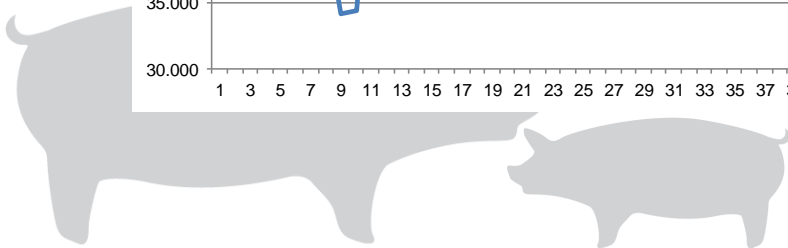

Weekly slaughtering's Danish Crown Essen

Week	2019	2018
1	40.367	56.737
2	63.329	62.716
3	63.408	63.596
4	61.468	62.579
5	60.896	60.584
6	59.523	59.507
7	60.227	62.597
8	60.695	63.178
9	59.326	62.731
10	62.005	62.555
11	61.619	63.673
12	60.030	63.832
13	60.311	57.666
14	59.040	56.402
15	61.006	60.480
16	54.587	63.566
17	53.110	63.393
18	52.555	57.370
19	58.603	57.111
20	58.518	63.484
21	60.282	57.400
22	49.073	63.529
23	63.195	61.383
24	53.936	59.021
25	59.462	60.077
26		58.620

Week	2019	2018
27		331.814
28		325.072
29		324.018
30		318.614
31		321.250
32		329.917
33		329.555
34		318.566
35		336.158
36		328.251
37		338.962
38		349.571
39		352.234
40		356.258
41		361.609
42		360.885
43		364.912
44		364.067
45		368.260
46		378.509
47		386.643
48		376.153
49		381.869
50		386.215
51		302.451
52		151.352
53		
Average (week)	307.863	336.501
Total (year)	7.388.703	17.498.072

Best regards
Danish Crown