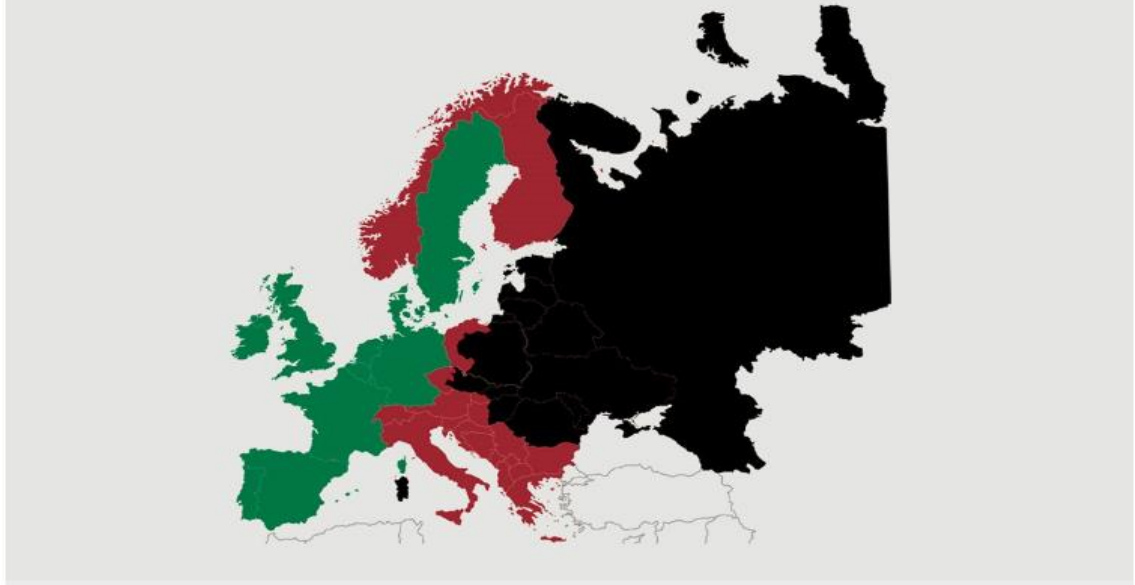

Week	2019	2018
27		331.814
28		325.072
29		324.018
30		318.614
31		321.250
32		329.917
33		329.555
34		318.566
35		336.158
36		328.251
37		338.962
38		349.571
39		352.234
40		356.258
41		361.609
42		360.885
43		364.912
44		364.067
45		368.260
46		378.509
47		386.643
48		376.153
49		381.869
50		386.215
51		302.451
52		151.352
53		
Average (week)	307.863	336.501
Total (year)	7.388.703	17.498.072

Best regards
Danish Crown

African swine fever

The EU Commission's reporting system for African swine fever for EU countries and Ukraine has been updated until 16st of June

Country	Period June 9 st - June 16 st		Year to date January 1 st - June 16 st		2018	
	Pigs	Wild boars	Pigs	Wild boars	Svin	Vildsvin
Estonia		1		48		230
Latvia		4		150	10	685
Lithuania	2	20	3	267	51	1.443
Poland	1	57	5	1.289	109	2.438
Italy			1	17	10	64
Ukraine			16	7	105	41
Czech Republic						28
Romania	3	6	116	267	1.163	170
Hungary		26		724		138
Bulgaria				12	1	5
Belgium		5		475		161
Total	6	119	141	3.256	1.449	5.403

Black area: High risk and high readiness

Red area: High risk

Green area: Risk

Best regards
Danish Crown

African swine fever outbreaks in China

Cities/Regions		
Shenyang	Harbin	Great Khinogan Mountains
Zhengzhou	Yunnan	Yulin
Lianyungang	Jinshan	Guigang
Wenzhou	Jiangxi	Chongqing
Xuancheng	Shaanxi	Bome
Wuxi	Heilongjiang	Bayi
Chuzhou	Tongzhou	Gongbo'gyamda
Jiamusi	Linfen	Urumqi
Tongling	Daitongzhuangcun	Hubei
Xilin Gol	Qianshanzhen	Shizhu
Wuhu City	Huxian	Chengmai
Jilin	Dongjiang Avenue	
Songyuan	Yongning	
Gongzhuling	Siyang	
Horqin	Jiangsu	
Hohhot	Suihua	
Yingkou	Guizhou	
Zhaotong	Sanming	
Luotian	Zhuhai	
Baojing	Jinan	
Qingyang	Jinzhou	
Wuxue	Panjin	
Sichuan	Xushui	