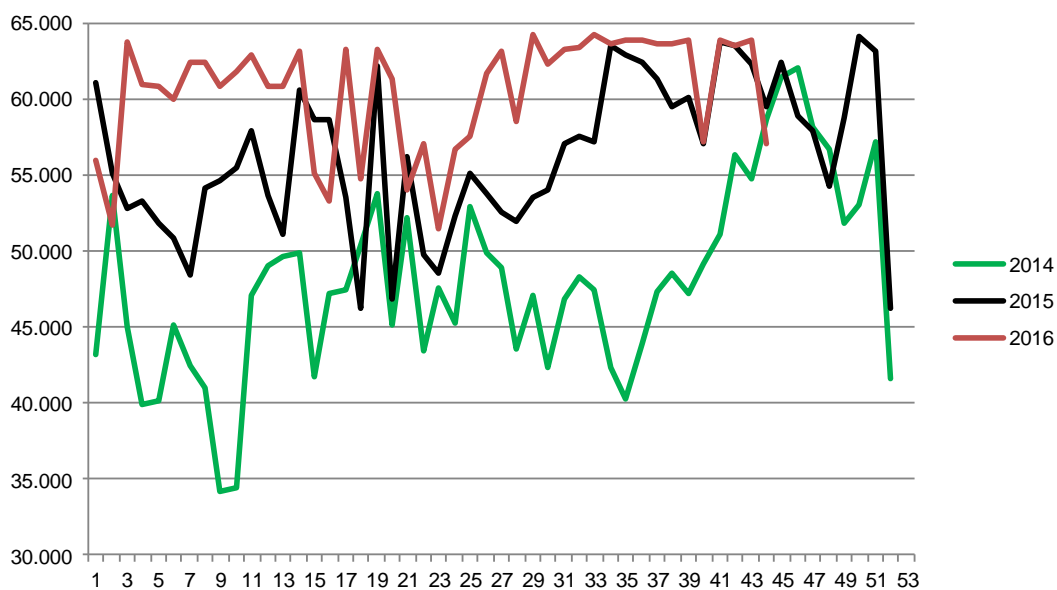

Weekly slaughtering's Danish Crown Essen

Week	2017	2016	2015
1	55.941	61.008	43.195
2	51.750	55.082	53.638
3	63.697	52.807	45.020
4	60.900	53.237	39.931
5	60.849	51.815	40.117
6	60.034	50.912	45.104
7	62.439	48.411	42.472
8	62.356	54.099	40.946
9	60.854	54.564	34.166
10	61.852	55.520	34.377
11	62.925	57.931	47.055
12	60.855	53.690	48.978
13	60.885	51.129	49.673
14	63.124	60.589	49.904
15	55.147	58.608	41.702
16	53.305	58.646	47.150
17	63.211	53.508	47.488
18	54.697	46.260	50.416
19	63.208	62.129	53.759
20	61.278	46.814	45.179
21	53.958	56.222	52.159
22	57.051	49.798	43.422
23	51.432	48.579	47.593
24	56.730	52.277	45.265
25	57.586	55.088	52.956
26	61.698	53.747	49.840

Week	2017	2016	2015
27	63.096	52.567	48.928
28	58.468	51.977	43.582
29	64.235	53.498	47.141
30	62.340	54.009	42.317
31	63.228	57.008	46.882
32	63.406	57.569	48.324
33	64.249	57.230	47.392
34	63.679	63.500	42.320
35	63.894	62.909	40.239
36	63.887	62.374	43.894
37	63.630	61.328	47.298
38	63.653	59.540	48.522
39	63.847	60.082	47.249
40	57.194	57.049	49.104
41	63.846	63.693	51.140
42	63.544	63.445	56.284
43	63.895	62.265	54.756
44	57.086	59.466	58.676
45		62.394	61.458
46		58.916	62.096
47		57.902	58.136
48		54.257	56.648
49		58.725	51.792
50		64.147	53.040
51		63.091	57.128
52		46.280	41.578
53			50.466
Average (week)	60.567	56.302	48.073
Total (year)	2.664.939	2.927.691	2.497.429
Change (week)	7,58%	17,12%	-2,52%

Best regards
Danish Crown