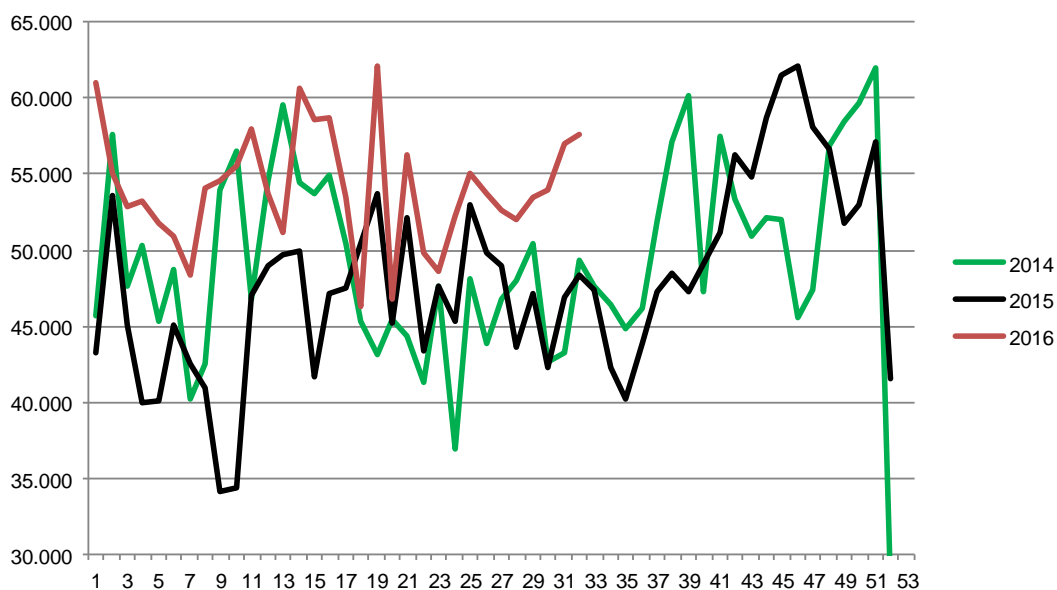

Weekly slaughtering's Danish Crown Essen

Week	2016	2015	2014
1	61.008	43.195	45.700
2	55.082	53.638	57.627
3	52.807	45.020	47.587
4	53.237	39.931	50.291
5	51.815	40.117	45.320
6	50.912	45.104	48.727
7	48.411	42.472	40.239
8	54.099	40.946	42.546
9	54.564	34.166	53.908
10	55.520	34.377	56.509
11	57.931	47.055	46.723
12	53.690	48.978	54.549
13	51.129	49.673	59.533
14	60.589	49.904	54.443
15	58.608	41.702	53.755
16	58.646	47.150	54.869
17	53.508	47.488	50.487
18	46.260	50.416	45.280
19	62.129	53.759	43.100
20	46.814	45.179	45.389
21	56.222	52.159	44.297
22	49.798	43.422	41.285
23	48.579	47.593	47.598
24	52.277	45.265	36.922
25	55.088	52.956	48.136
26	53.747	49.840	43.921

Week	2016	2015	2014
27	52.567	48.928	46.759
28	51.977	43.582	47.950
29	53.498	47.141	50.452
30	54.009	42.317	42.692
31	57.008	46.882	43.203
32	57.569	48.324	49.375
33		47.392	47.650
34		42.320	46.411
35		40.239	44.796
36		43.894	46.174
37		47.298	51.838
38		48.522	57.162
39		47.249	60.108
40		49.104	47.249
41		51.140	57.511
42		56.284	53.302
43		54.756	50.854
44		58.676	52.169
45		61.458	52.053
46		62.096	45.584
47		58.136	47.440
48		56.648	56.897
49		51.792	58.440
50		53.040	59.646
51		57.128	61.950
52		41.578	27.955
53		50.466	
Average (week)	54.034	48.073	49.315
Total (year)	1.729.098	2.497.429	2.564.361
Change (week)	12,40%	-2,52%	-5,56%

Best regards
Danish Crown