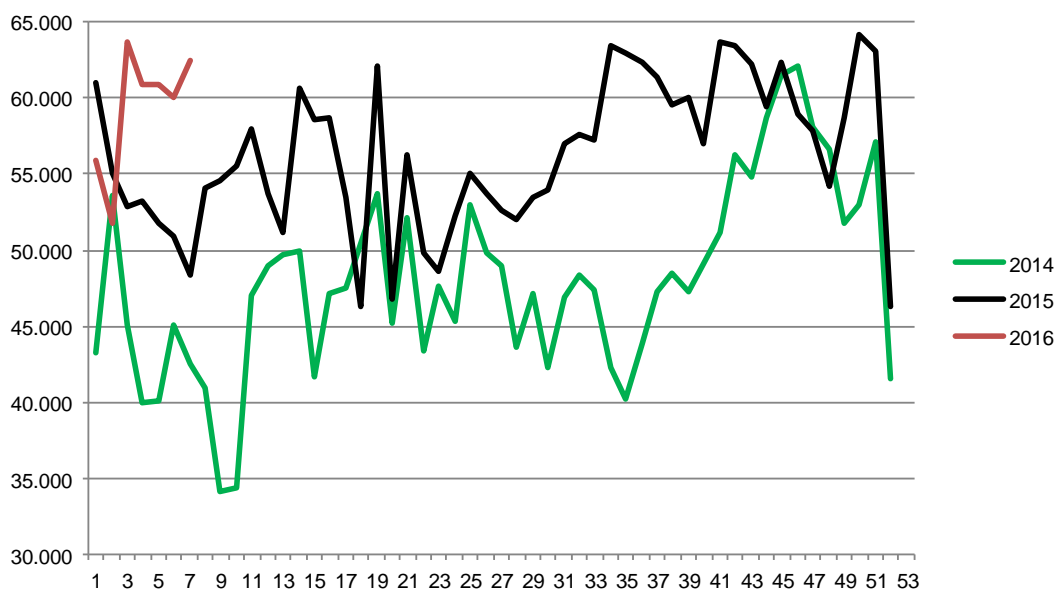

Weekly slaughtering's Danish Crown Essen

Week	2017	2016	2015
1	55.941	61.008	43.195
2	51.750	55.082	53.638
3	63.697	52.807	45.020
4	60.900	53.237	39.931
5	60.849	51.815	40.117
6	60.034	50.912	45.104
7	62.439	48.411	42.472
8		54.099	40.946
9		54.564	34.166
10		55.520	34.377
11		57.931	47.055
12		53.690	48.978
13		51.129	49.673
14		60.589	49.904
15		58.608	41.702
16		58.646	47.150
17		53.508	47.488
18		46.260	50.416
19		62.129	53.759
20		46.814	45.179
21		56.222	52.159
22		49.798	43.422
23		48.579	47.593
24		52.277	45.265
25		55.088	52.956
26		53.747	49.840

Week	2017	2016	2015
27		52.567	48.928
28		51.977	43.582
29		53.498	47.141
30		54.009	42.317
31		57.008	46.882
32		57.569	48.324
33		57.230	47.392
34		63.500	42.320
35		62.909	40.239
36		62.374	43.894
37		61.328	47.298
38		59.540	48.522
39		60.082	47.249
40		57.049	49.104
41		63.693	51.140
42		63.445	56.284
43		62.265	54.756
44		59.466	58.676
45		62.394	61.458
46		58.916	62.096
47		57.902	58.136
48		54.257	56.648
49		58.725	51.792
50		64.147	53.040
51		63.091	57.128
52		46.280	41.578
53			50.466
Average (week)	59.373	56.302	48.073
Total (year)	415.610	2.927.691	2.497.429
Change (week)	5,45%	17,12%	-2,52%

Best regards
Danish Crown